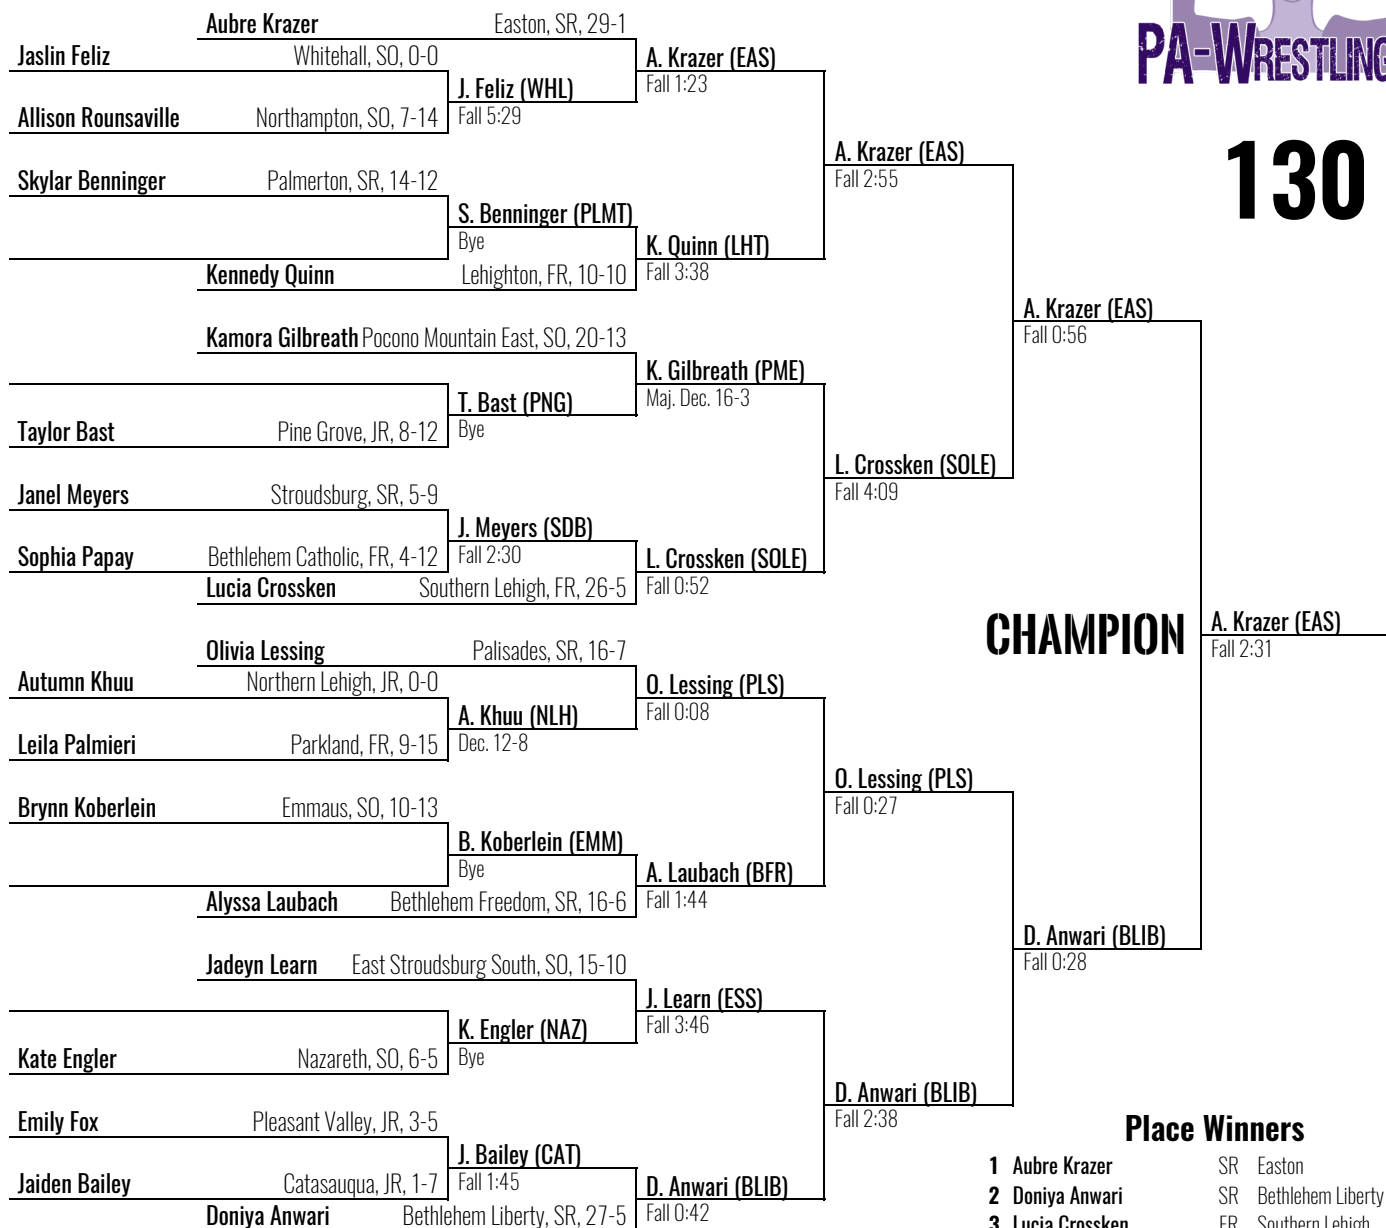

2025 District 11 Girls

Easton MS February 16, 2025

130

1. ### Place Winners

1	Aubre Krazer	SR	Easton
2	Doniya Anwari	SR	Bethlehem Liberty
3	Lucia Crossken	FR	Southern Lehigh
4	Kamora Gilbreath	SO	Pocono Mountain East
5	Olivia Lessing	SR	Palisades
6	Alyssa Laubach	SR	Bethlehem Freedom

3rd Place
L. Crossken (SOLE)
Fall 2:55

5th Place
A. Laubach (BFR)
O. Lessing (PLS)
Forfeit