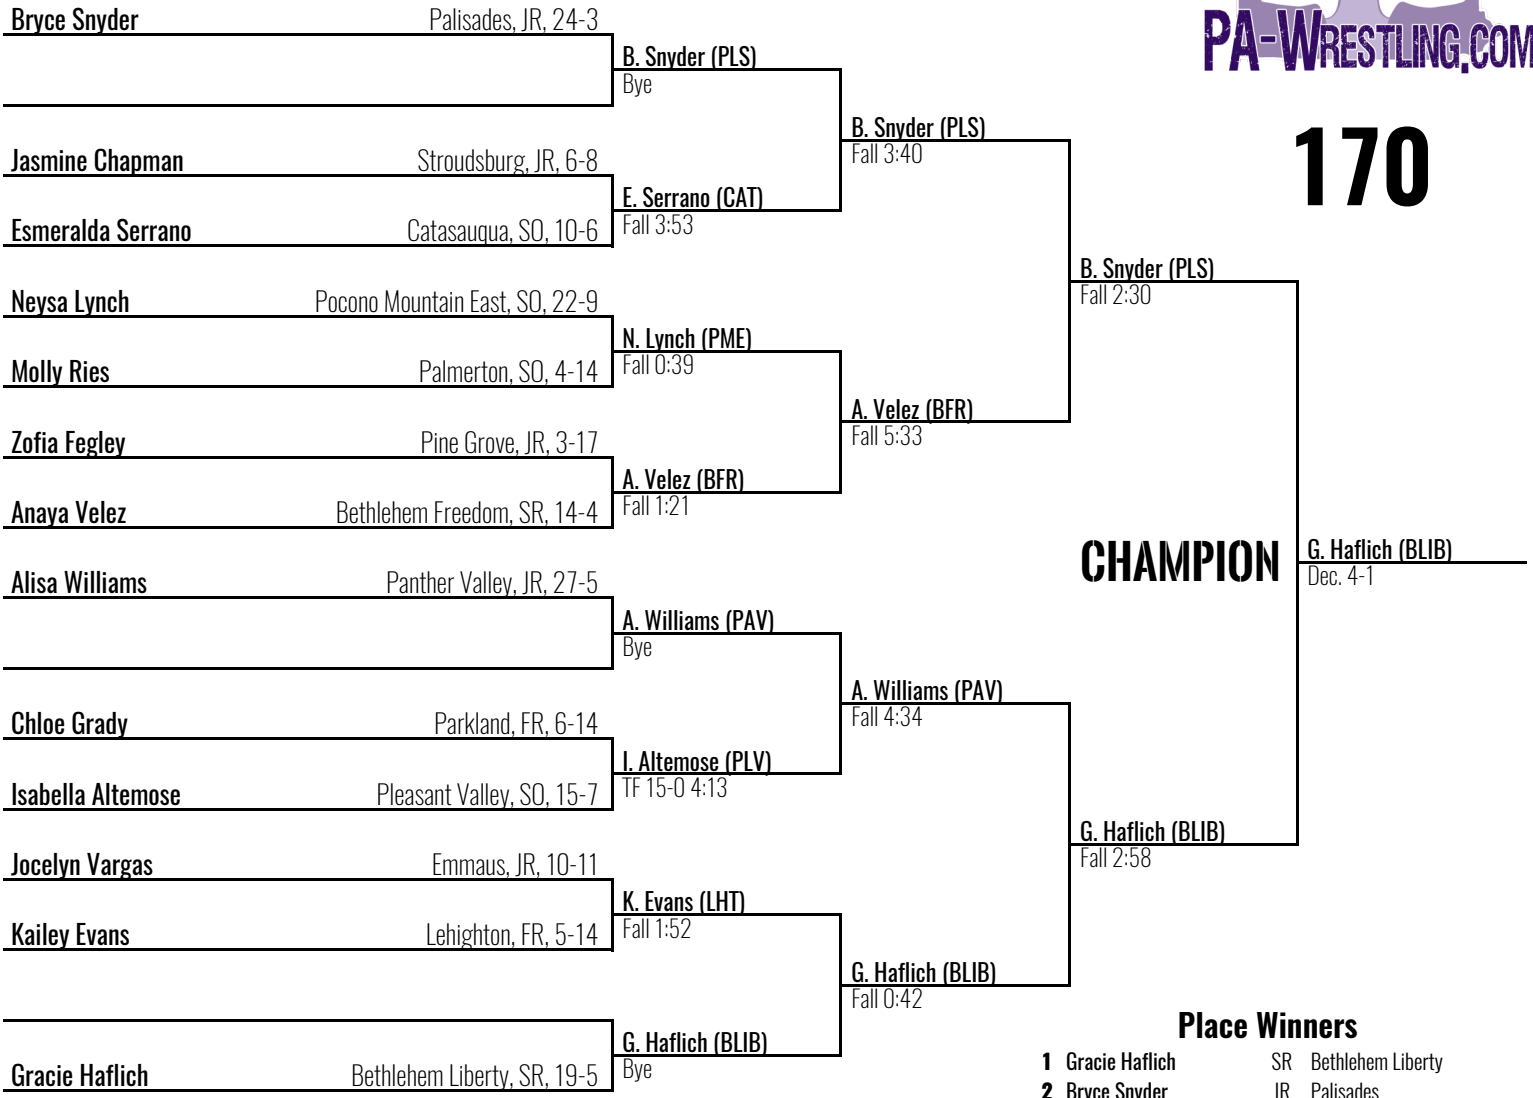

2025 District 11 Girls

Easton MS February 16, 2025

170

Place Winners

1	Gracie Haflich	SR	Bethlehem Liberty
2	Bryce Snyder	JR	Palisades
3	Alisa Williams	JR	Panther Valley
4	Anaya Velez	SR	Bethlehem Freedom
5	Neysa Lynch	SO	Pocono Mountain East
6	Jasmine Chapman	JR	Stroudsburg