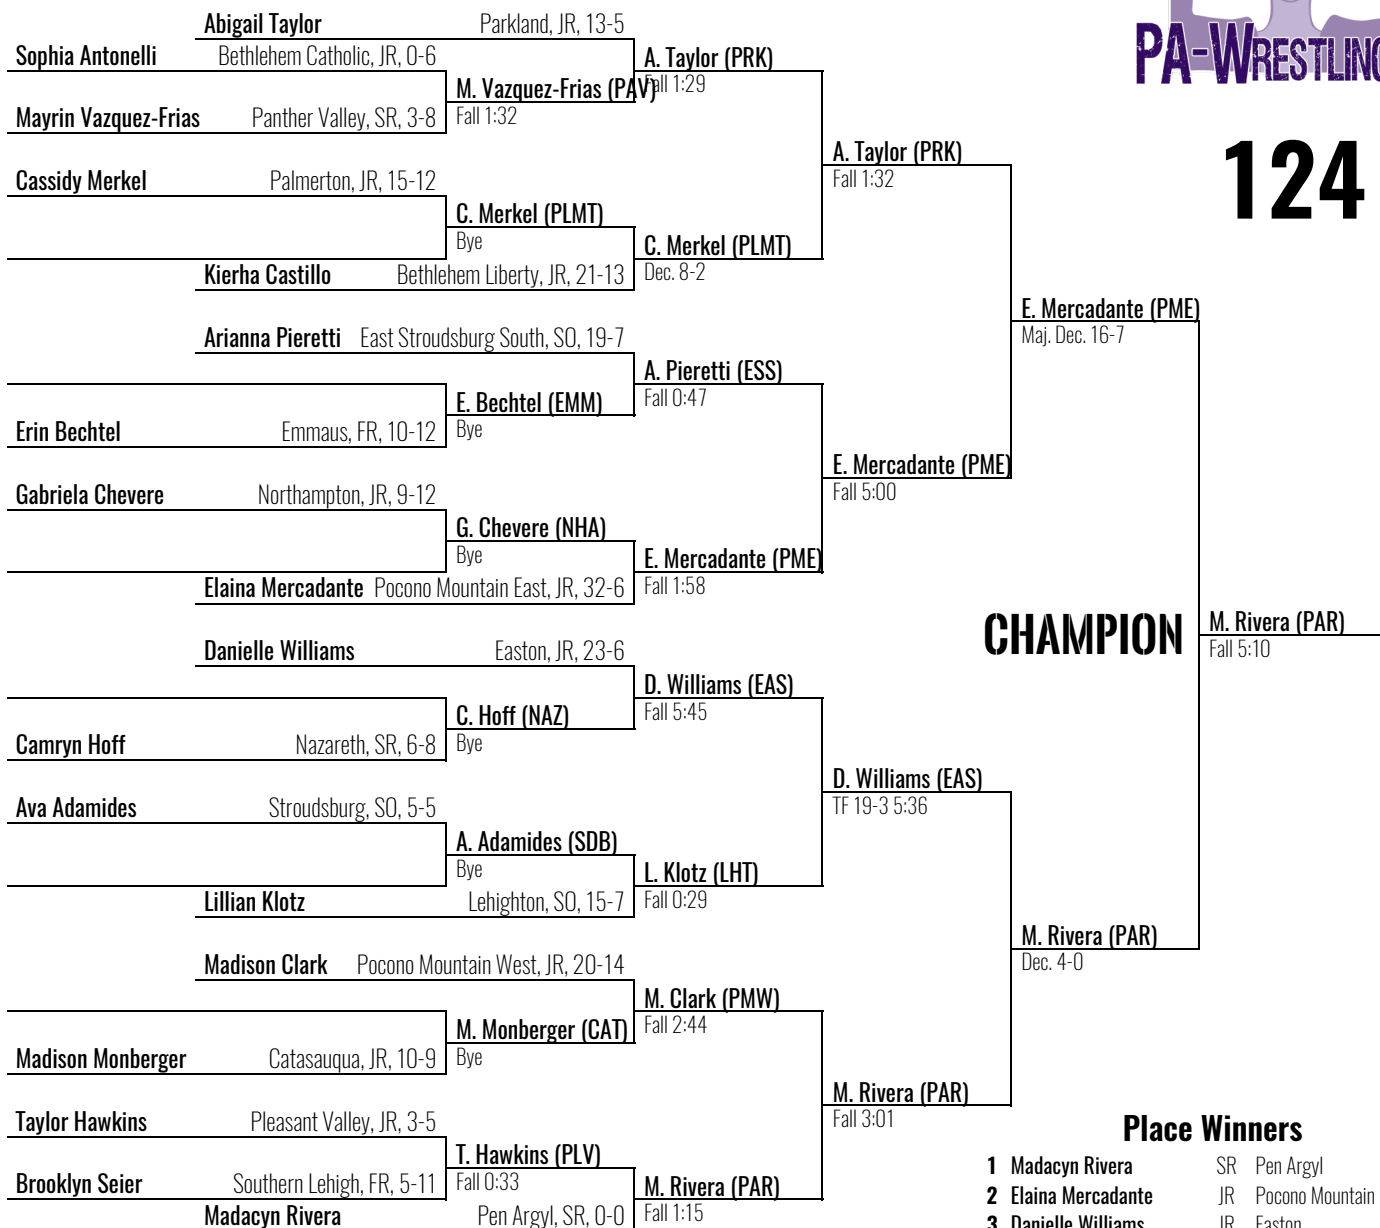

2025 District 11 Girls

Easton MS February 16, 2025

124

CHAMPION

M. Rivera (PAR)
Fall 5:10

Place Winners

1. 1 Madacyn Rivera SR Pen Argyl
2. 2 Elaina Mercadante JR Pocono Mountain East
3. 3 Danielle Williams JR Easton
4. 4 Abigail Taylor JR Parkland
5. 5 Arianna Pieretti SO East Stroudsburg South
6. 6 Madison Clark JR Pocono Mountain West

3rd Place

D. Williams (EAS)
Dec. 6-3

5th Place

M. Clark (PMW)
A. Pieretti (ESS)
Dec. 8-5