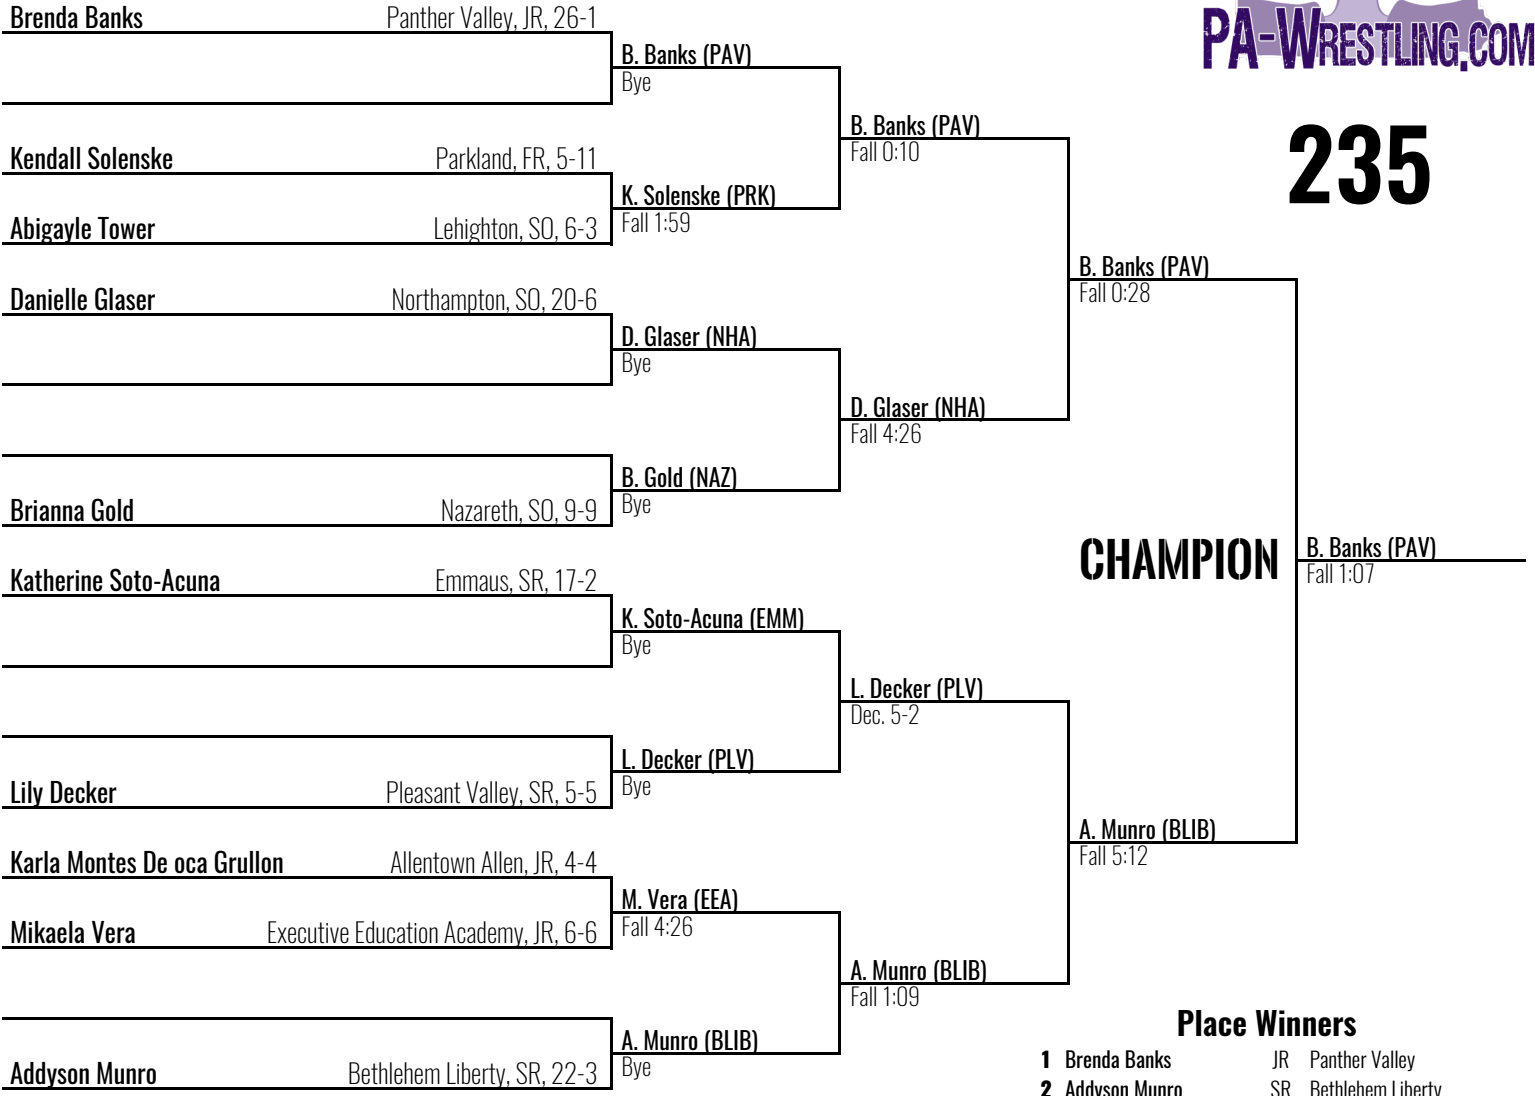

Fall 3:28

E. Rumbalski (BLIB)

2025 District 11 Girls

Easton MS February 16, 2025

235

Place Winners

- | | | | |
|----------|-----------------------------|----|-------------------|
| 1 | Brenda Banks | JR | Panther Valley |
| 2 | Addyson Munro | SR | Bethlehem Liberty |
| 3 | Danielle Glaser | SO | Northampton |
| 4 | Lily Decker | SR | Pleasant Valley |
| 5 | Karla Montes De oca Grullon | JR | Allentown Allen |
| 6 | Katherine Soto-Acuna | SR | Emmaus |