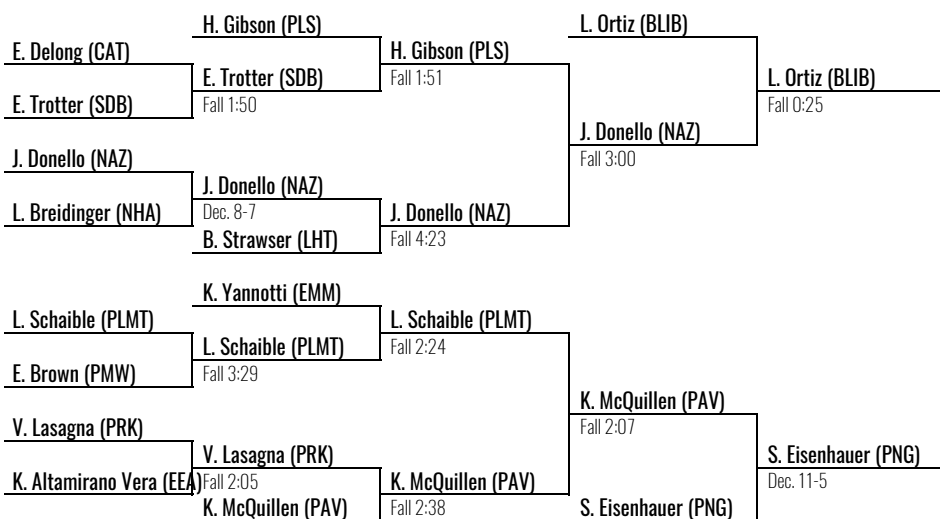

3rd Place
L. Crossken (SOLE)
Fall 2:55

5th Place
A. Laubach (BFR)
O. Lessing (PLS)
Forfeit

2025 District 11 Girls

Easton MS February 16, 2025

136

Place Winners

- Olivia Capra** SO Easton
- Jedah Canty** FR Bethlehem Freedom
- Luisyana Ortiz** SR Bethlehem Liberty
- Samantha Eisenhauer** JR Pine Grove
- Jasmine Donello** SO Nazareth
- Kyla McQuillen** SR Panther Valley