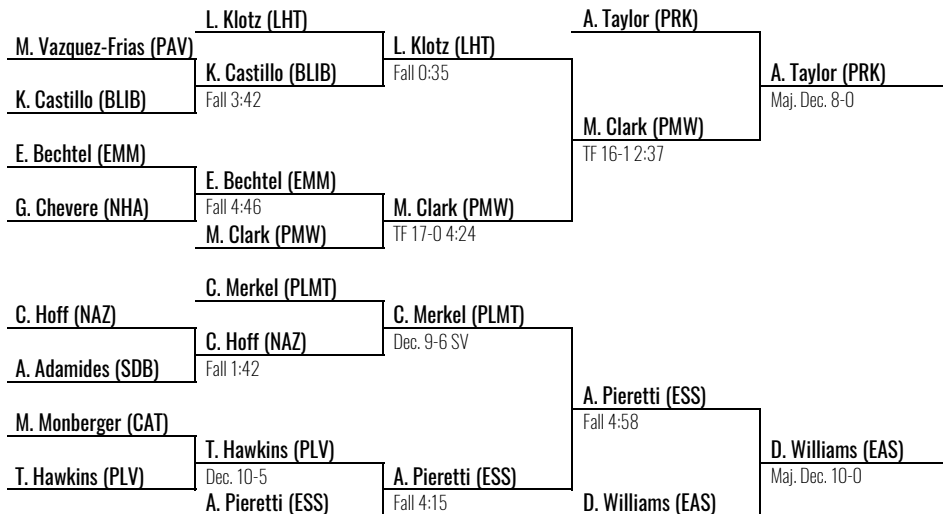

5th Place

M. Clark (PMW)
A. Pieretti (ESS)
Dec. 8-5