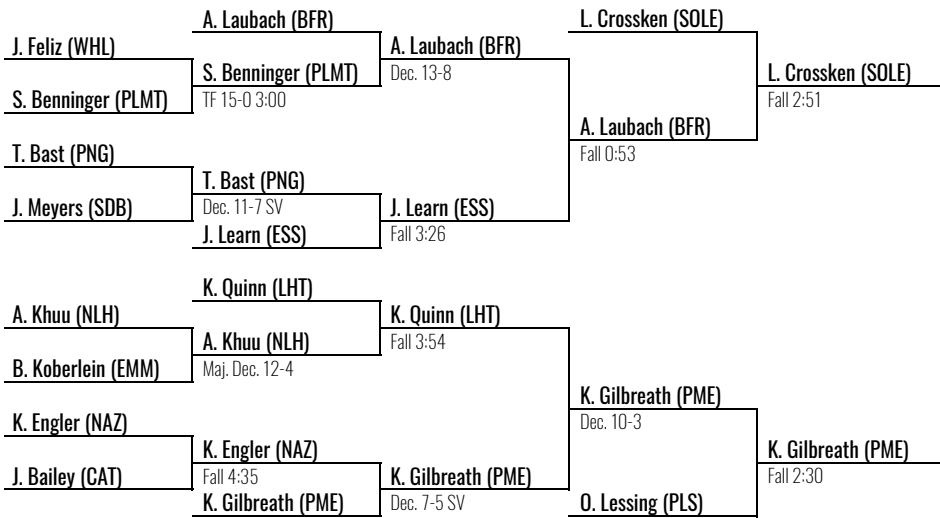

3rd Place

D. Williams (EAS)
Dec. 6-3

5th Place

M. Clark (PMW)
A. Pieretti (ESS)
Dec. 8-5

2025 District 11 Girls

Easton MS February 16, 2025

130

- ### Place Winners
- | | | | |
|----------|-------------------------|----|----------------------|
| 1 | Aubre Krazer | SR | Easton |
| 2 | Doniya Anwari | SR | Bethlehem Liberty |
| 3 | Lucia Crossken | FR | Southern Lehigh |
| 4 | Kamora Gilbreath | SO | Pocono Mountain East |
| 5 | Olivia Lessing | SR | Palisades |
| 6 | Alyssa Laubach | SR | Bethlehem Freedom |