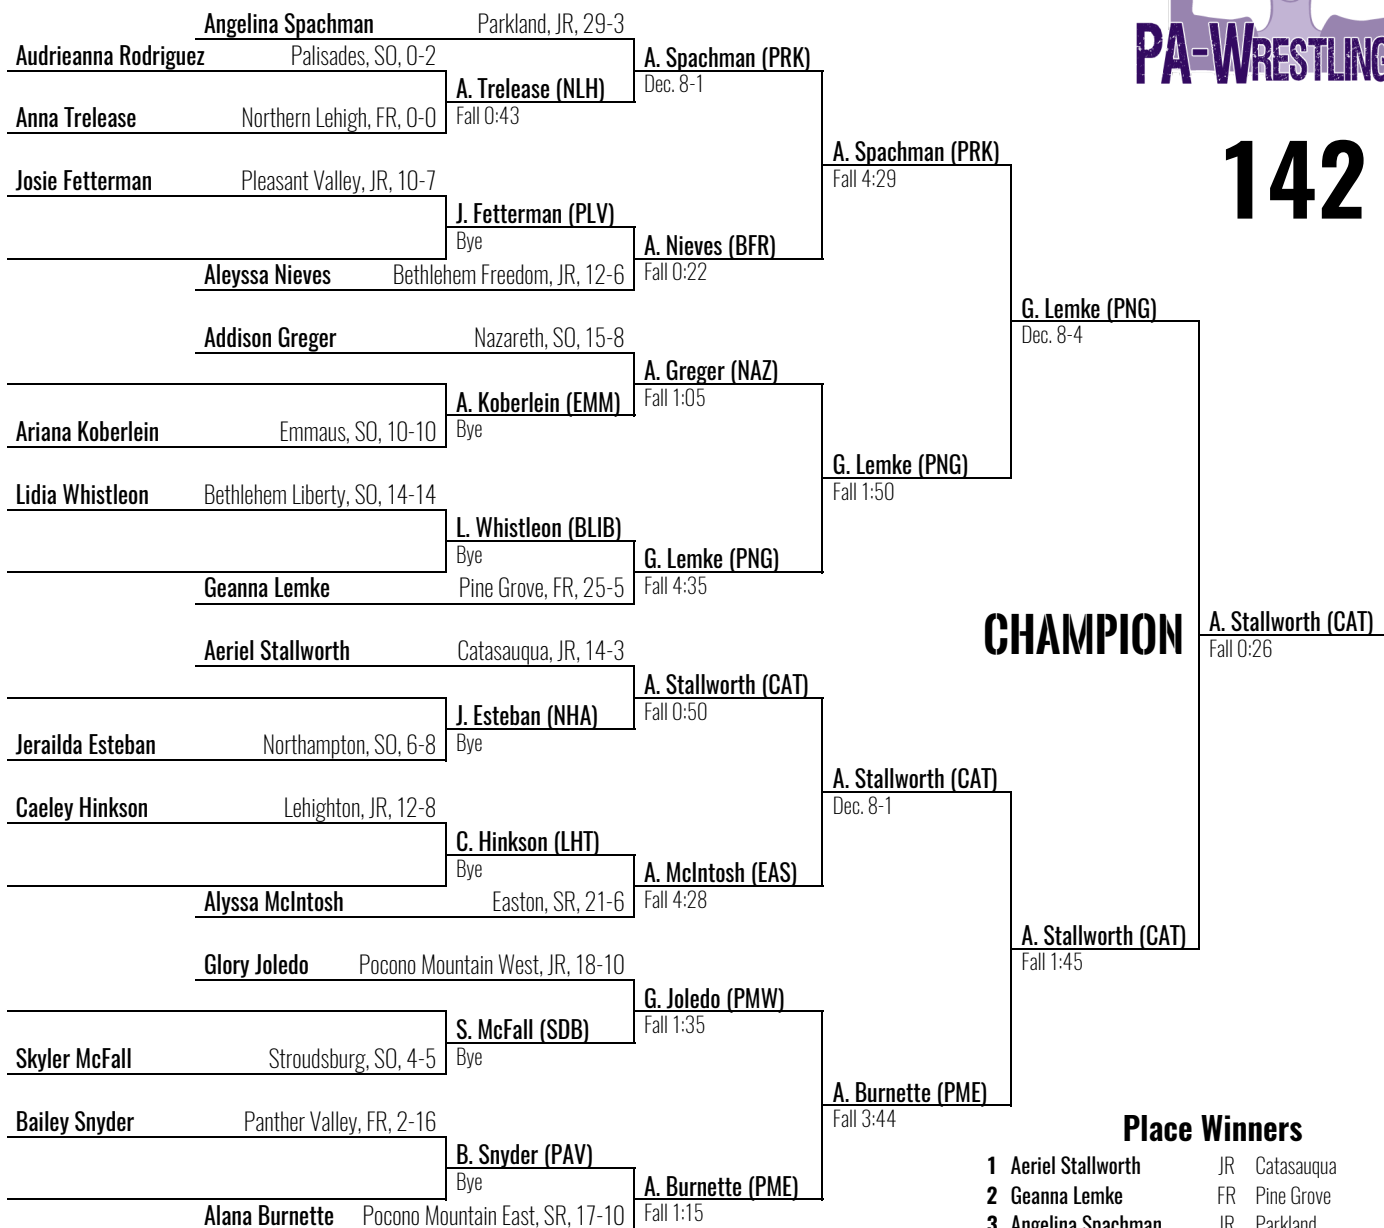

2025 District 11 Girls

Easton MS February 16, 2025

142

CHAMPION

A. Stallworth (CAT)
Fall 0:26

Place Winners

- 1 **Aerial Stallworth** JR Catasauqua
- 2 **Geanna Lemke** FR Pine Grove
- 3 **Angelina Spachman** JR Parkland
- 4 **Addison Greger** SO Nazareth
- 5 **Alana Burnette** SR Pocono Mountain East
- 6 **Anna Trelease** FR Northern Lehigh

3rd Place

A. Spachman (PRK)
Fall 2:08

5th Place

A. Trelease (NLH)
A. Burnette (PME) Forfeit