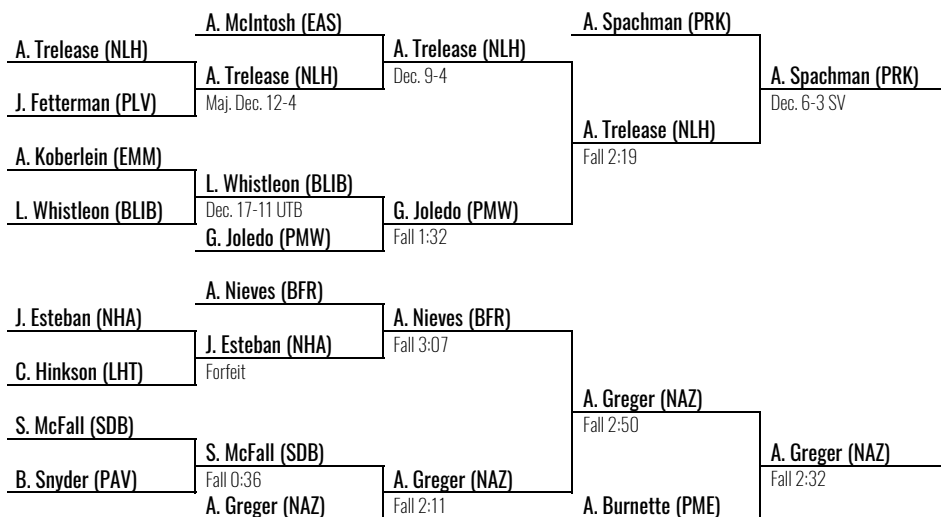

5th Place

A. Trelease (NLH)
A. Burnette (PME) Forfeit