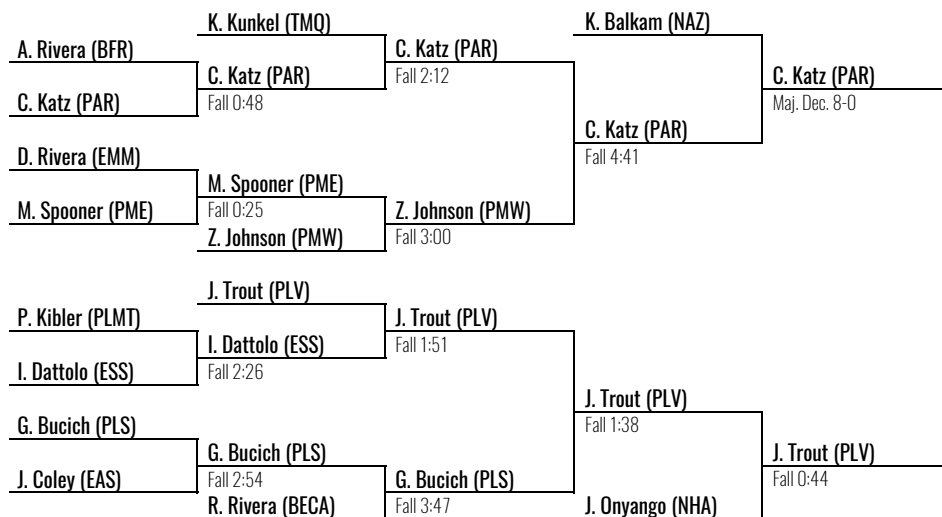

5th Place

K. Balkam (NAZ)	J. Onyango (NHA)
J. Onyango (NHA)	Fall 4:23