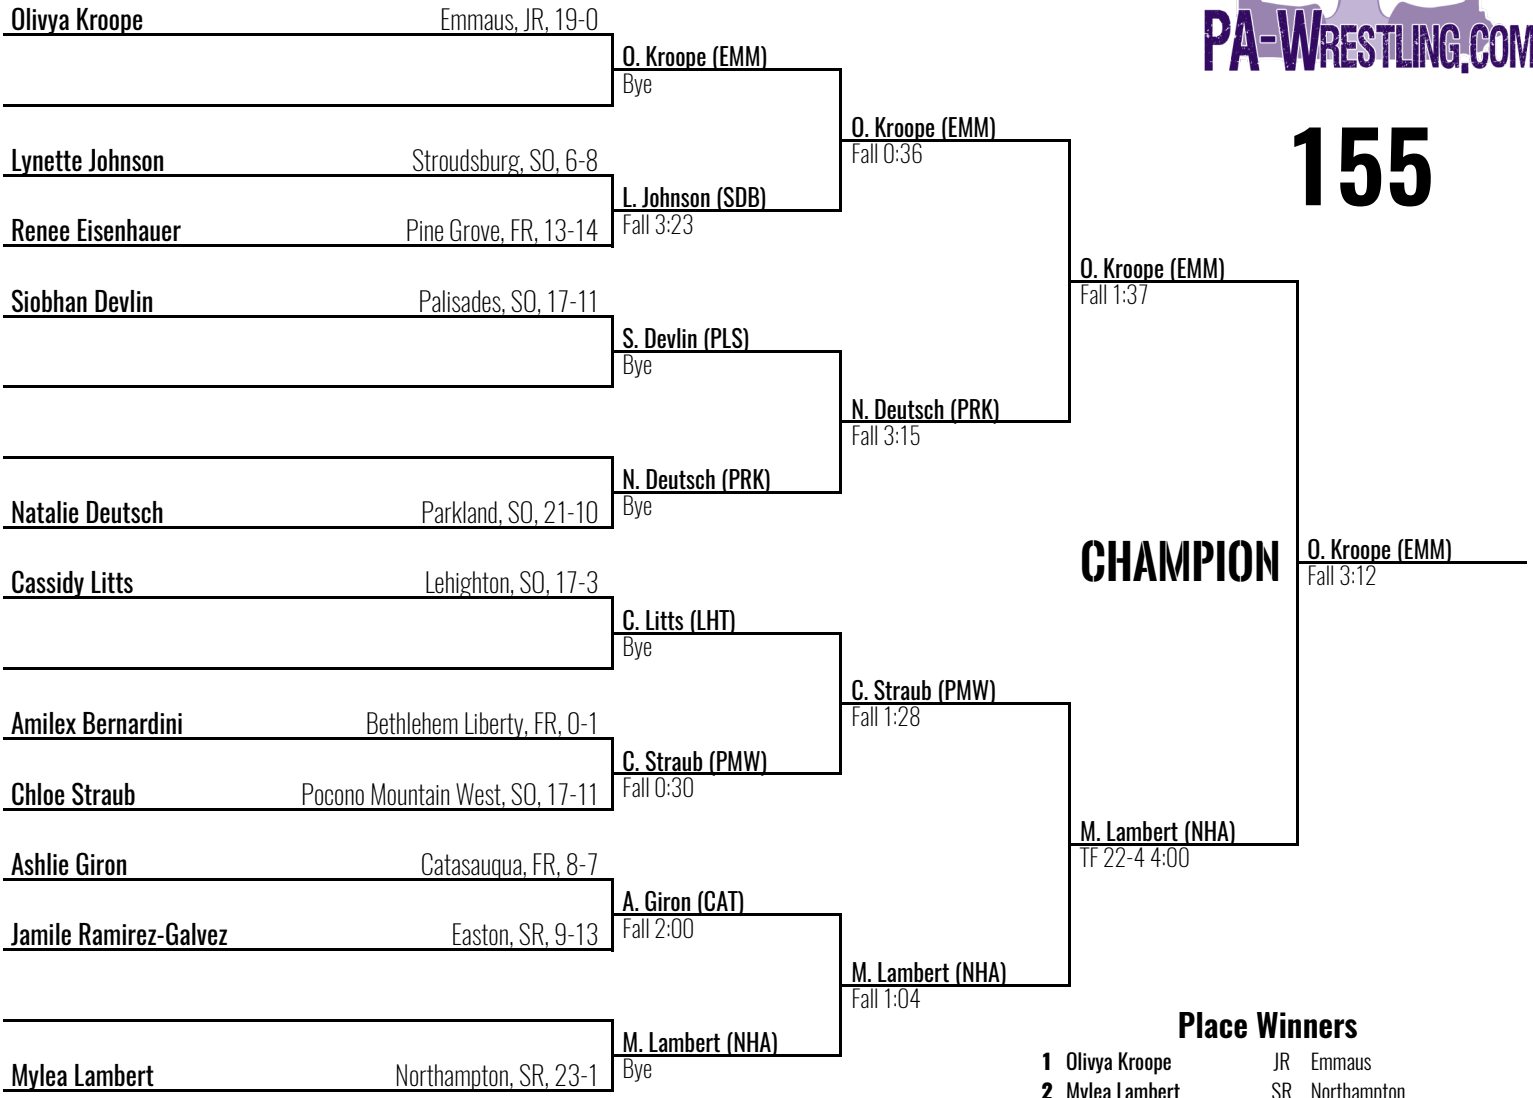

J. Adorno (PRK)

Fall 0:32

J. Kollien (SDB)

2025 District 11 Girls

Easton MS February 16, 2025

155

Place Winners

- | | | | |
|----------|-----------------|----|----------------------|
| 1 | Olivya Kroope | JR | Emmaus |
| 2 | Mylea Lambert | SR | Northampton |
| 3 | Cassidy Litts | SO | Lehighton |
| 4 | Siobhan Devlin | SO | Palisades |
| 5 | Chloe Straub | SO | Pocono Mountain West |
| 6 | Natalie Deutsch | SO | Parkland |