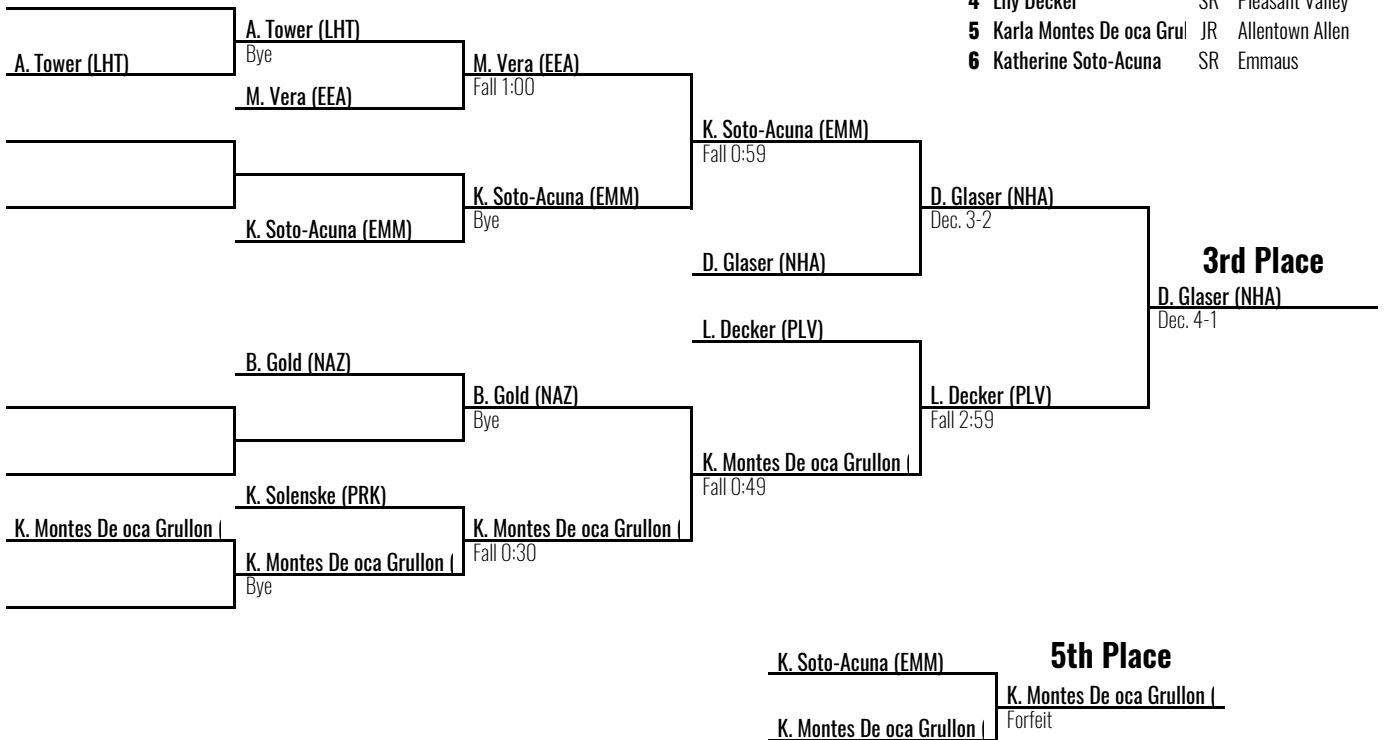

Fall 3:28

E. Rumbalski (BLIB)

2025 District 11 Girls

Easton MS February 16, 2025

235

Place Winners

- | | | | |
|----------|-----------------------------|----|-------------------|
| 1 | Brenda Banks | JR | Panther Valley |
| 2 | Addyson Munro | SR | Bethlehem Liberty |
| 3 | Danielle Glaser | SO | Northampton |
| 4 | Lily Decker | SR | Pleasant Valley |
| 5 | Karla Montes De oca Grullon | JR | Allentown Allen |
| 6 | Katherine Soto-Acuna | SR | Emmaus |