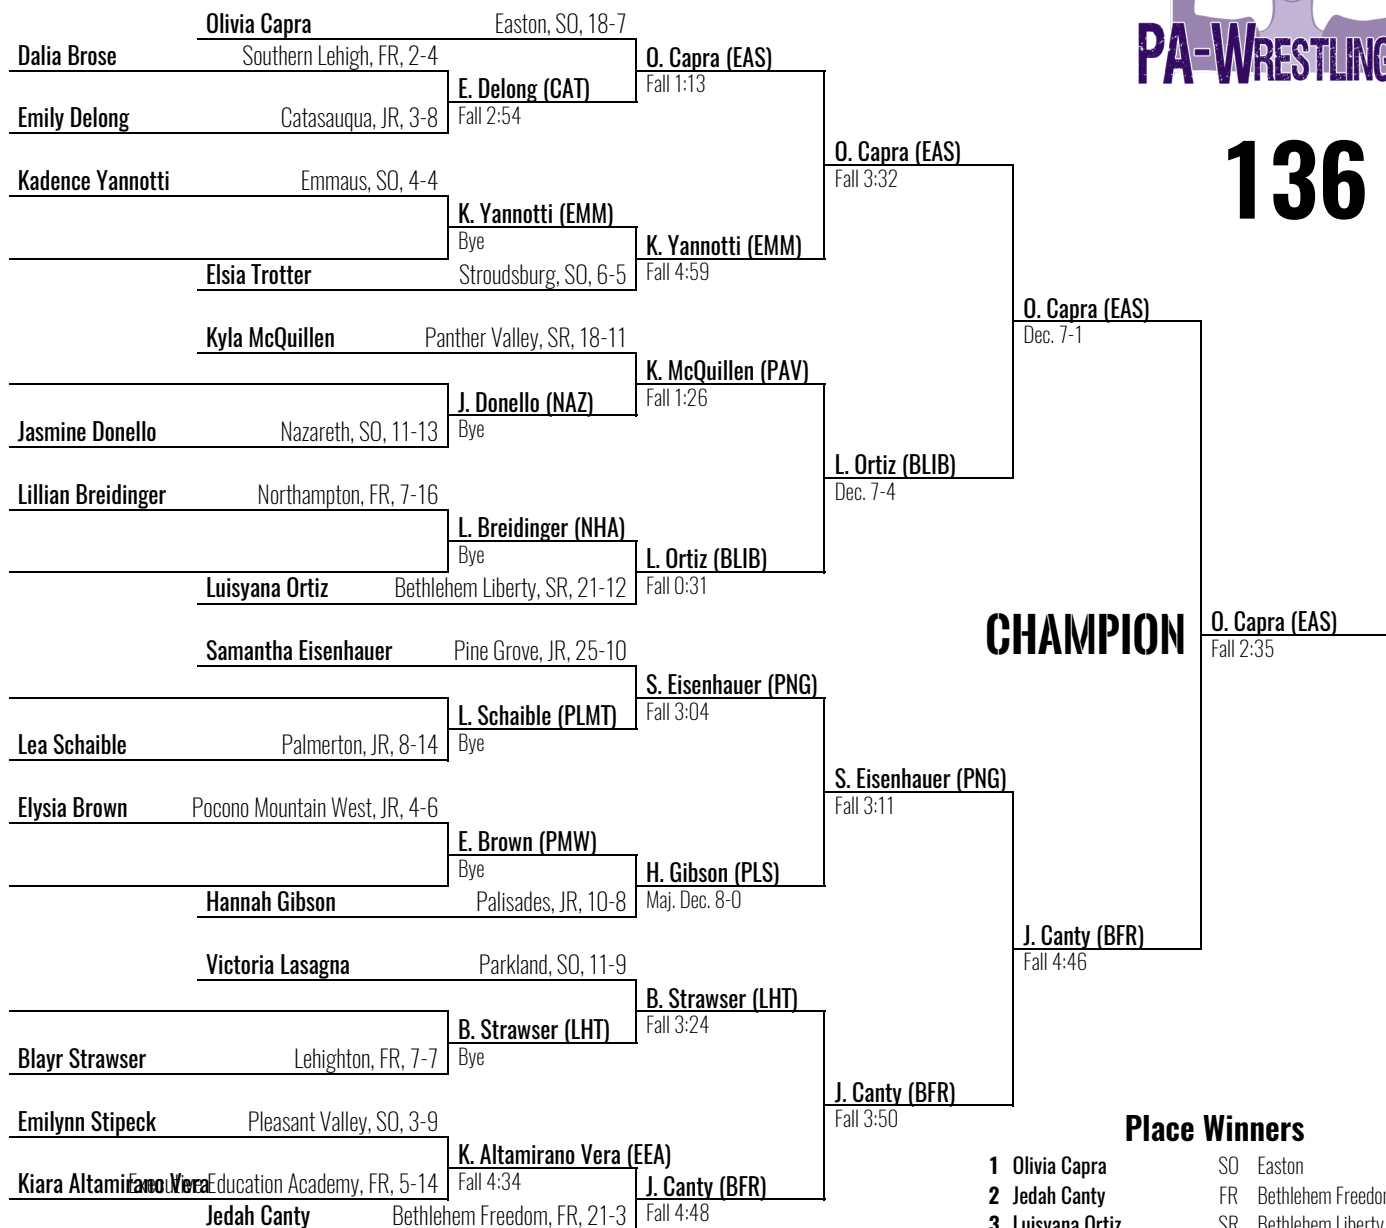

3rd Place
L. Crossken (SOLE)
Fall 2:55

5th Place
A. Laubach (BFR)
O. Lessing (PLS)
Forfeit

2025 District 11 Girls

Easton MS February 16, 2025

136

Place Winners

- Olivia Capra** SO Easton
- Jedah Canty** FR Bethlehem Freedom
- Luisyana Ortiz** SR Bethlehem Liberty
- Samantha Eisenhauer** JR Pine Grove
- Jasmine Donello** SO Nazareth
- Kyla McQuillen** SR Panther Valley