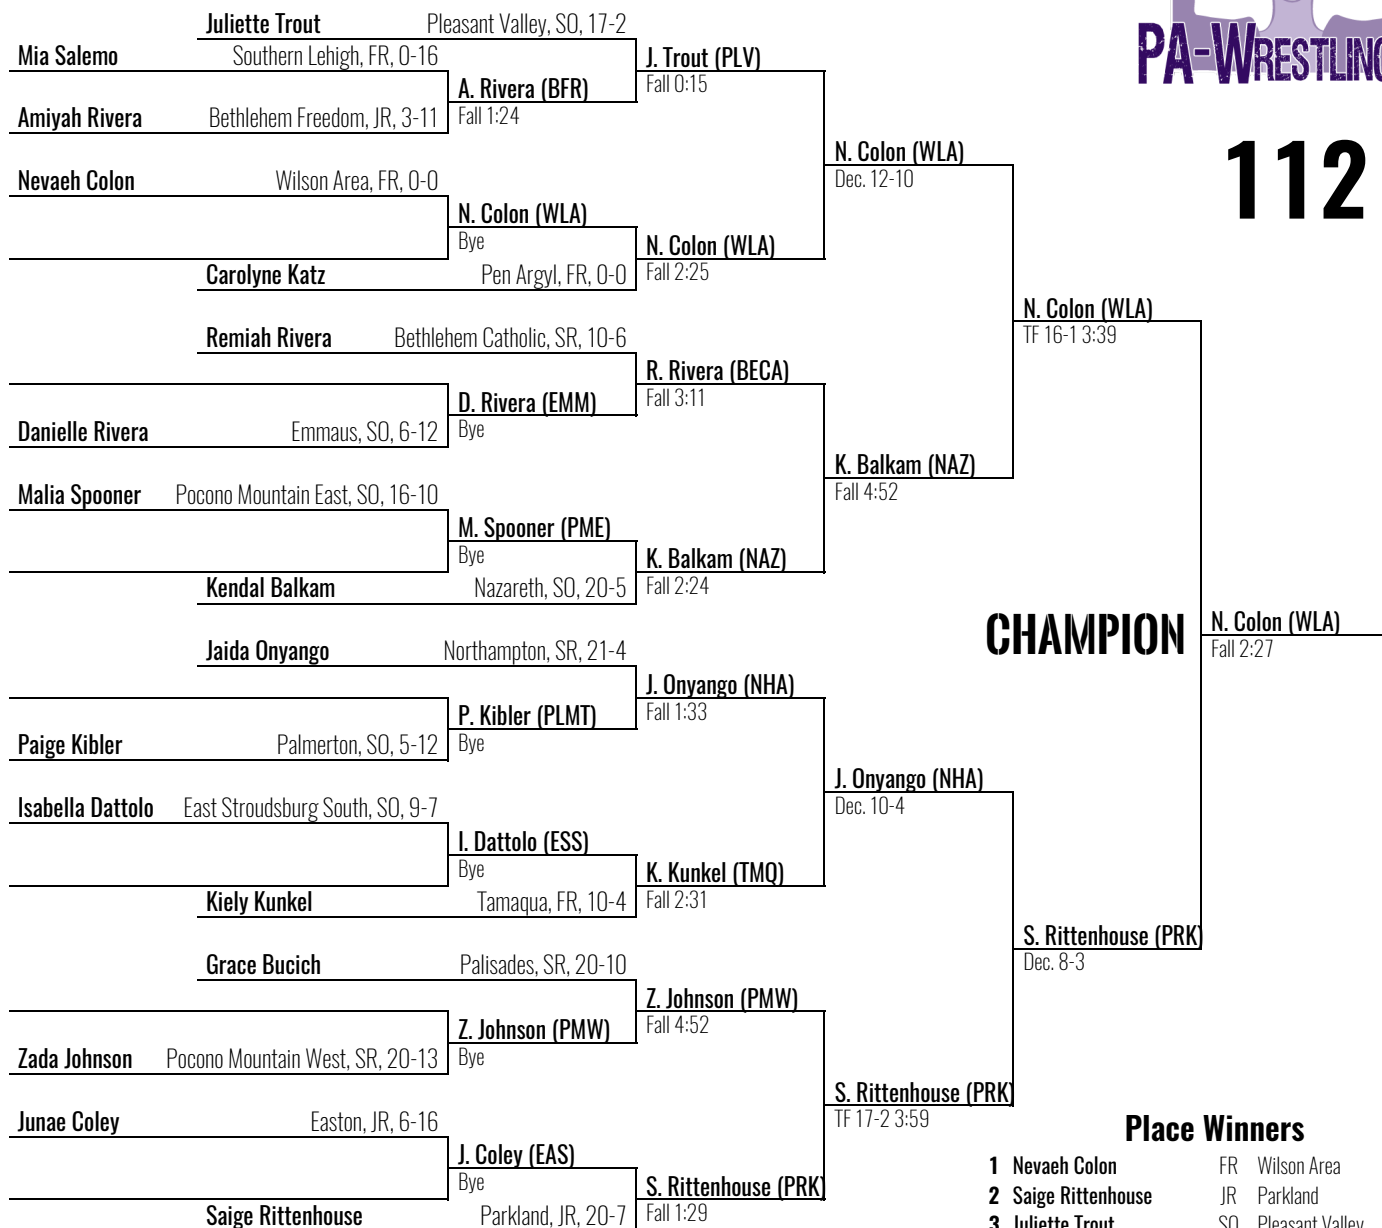

2025 District 11 Girls

Easton MS February 16, 2025

112

CHAMPION

Place Winners

- | | | | |
|---|-------------------|----|-----------------|
| 1 | Nevaeh Colon | FR | Wilson Area |
| 2 | Saige Rittenhouse | JR | Parkland |
| 3 | Juliette Trout | SO | Pleasant Valley |
| 4 | Carolyne Katz | FR | Pen Argyl |
| 5 | Jaida Onyango | SR | Northampton |
| 6 | Kendal Balkam | SO | Nazareth |