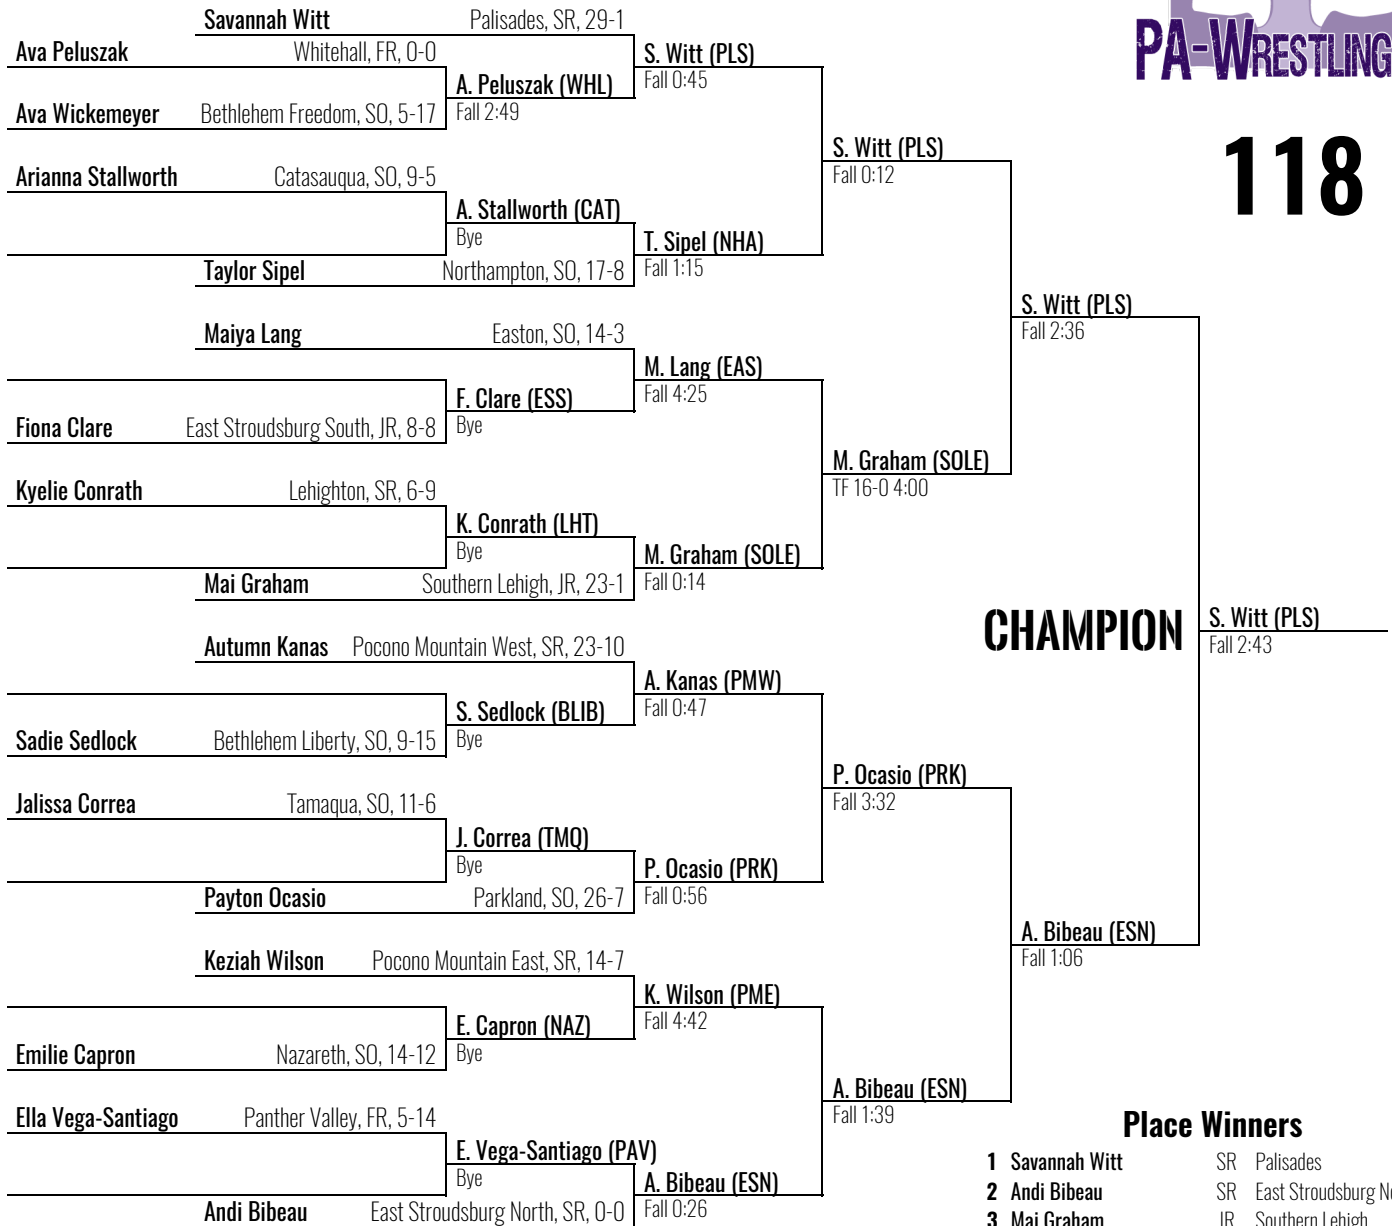

2025 District 11 Girls

Easton MS February 16, 2025

118

CHAMPION

Place Winners

1 Savannah Witt	SR	Palisades
2 Andi Bibeau	SR	East Stroudsburg North
3 Mai Graham	JR	Southern Lehigh
4 Maiya Lang	SO	Easton
5 Autumn Kanas	SR	Pocono Mountain West
6 Payton Ocasio	SO	Parkland

3rd Place

M. Graham (SOLE)
Fall 0:35

5th Place

A. Kanas (PMW)	A. Kanas (PMW)
P. Ocasio (PRK)	Fall 2:44