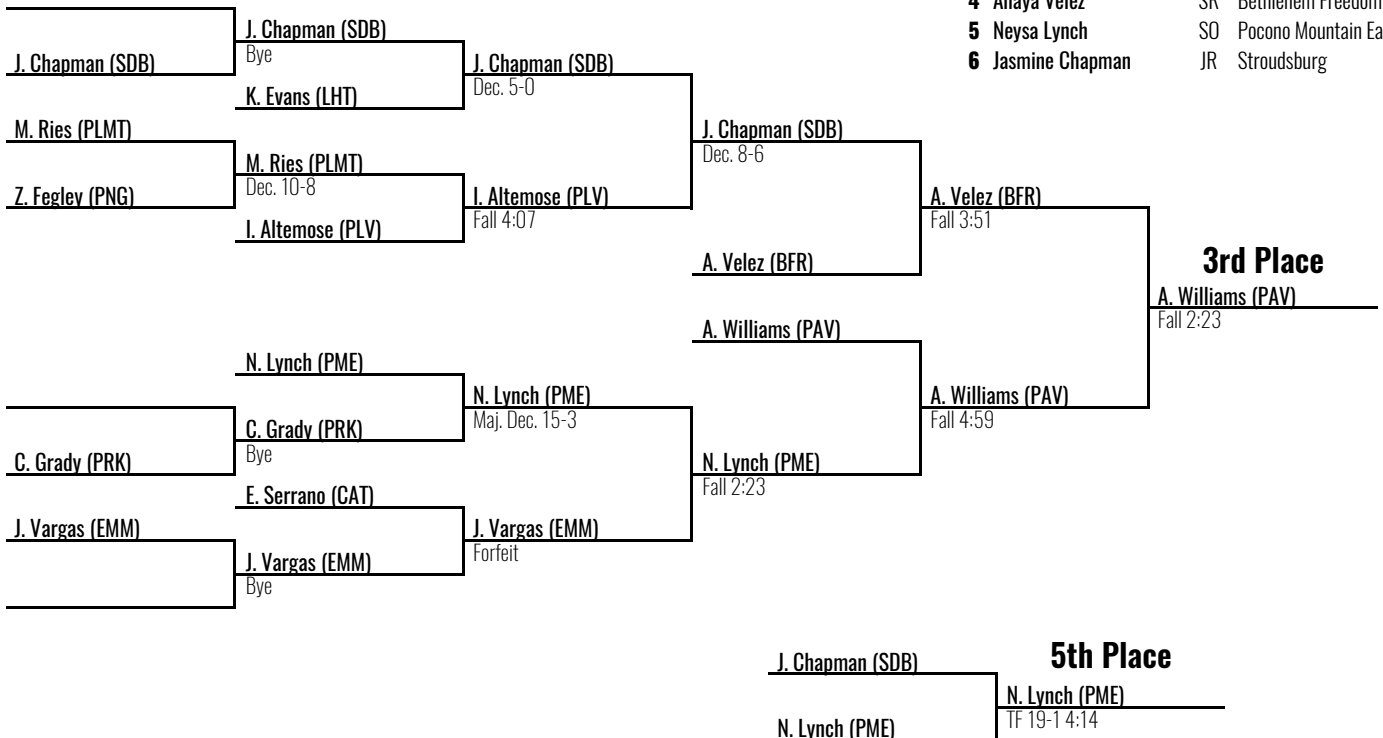

2025 District 11 Girls

Easton MS February 16, 2025

170

Place Winners

- | | | | |
|----------|-----------------|----|----------------------|
| 1 | Gracie Haflich | SR | Bethlehem Liberty |
| 2 | Bryce Snyder | JR | Palisades |
| 3 | Alisa Williams | JR | Panther Valley |
| 4 | Anaya Velez | SR | Bethlehem Freedom |
| 5 | Neysa Lynch | SO | Pocono Mountain East |
| 6 | Jasmine Chapman | JR | Stroudsburg |