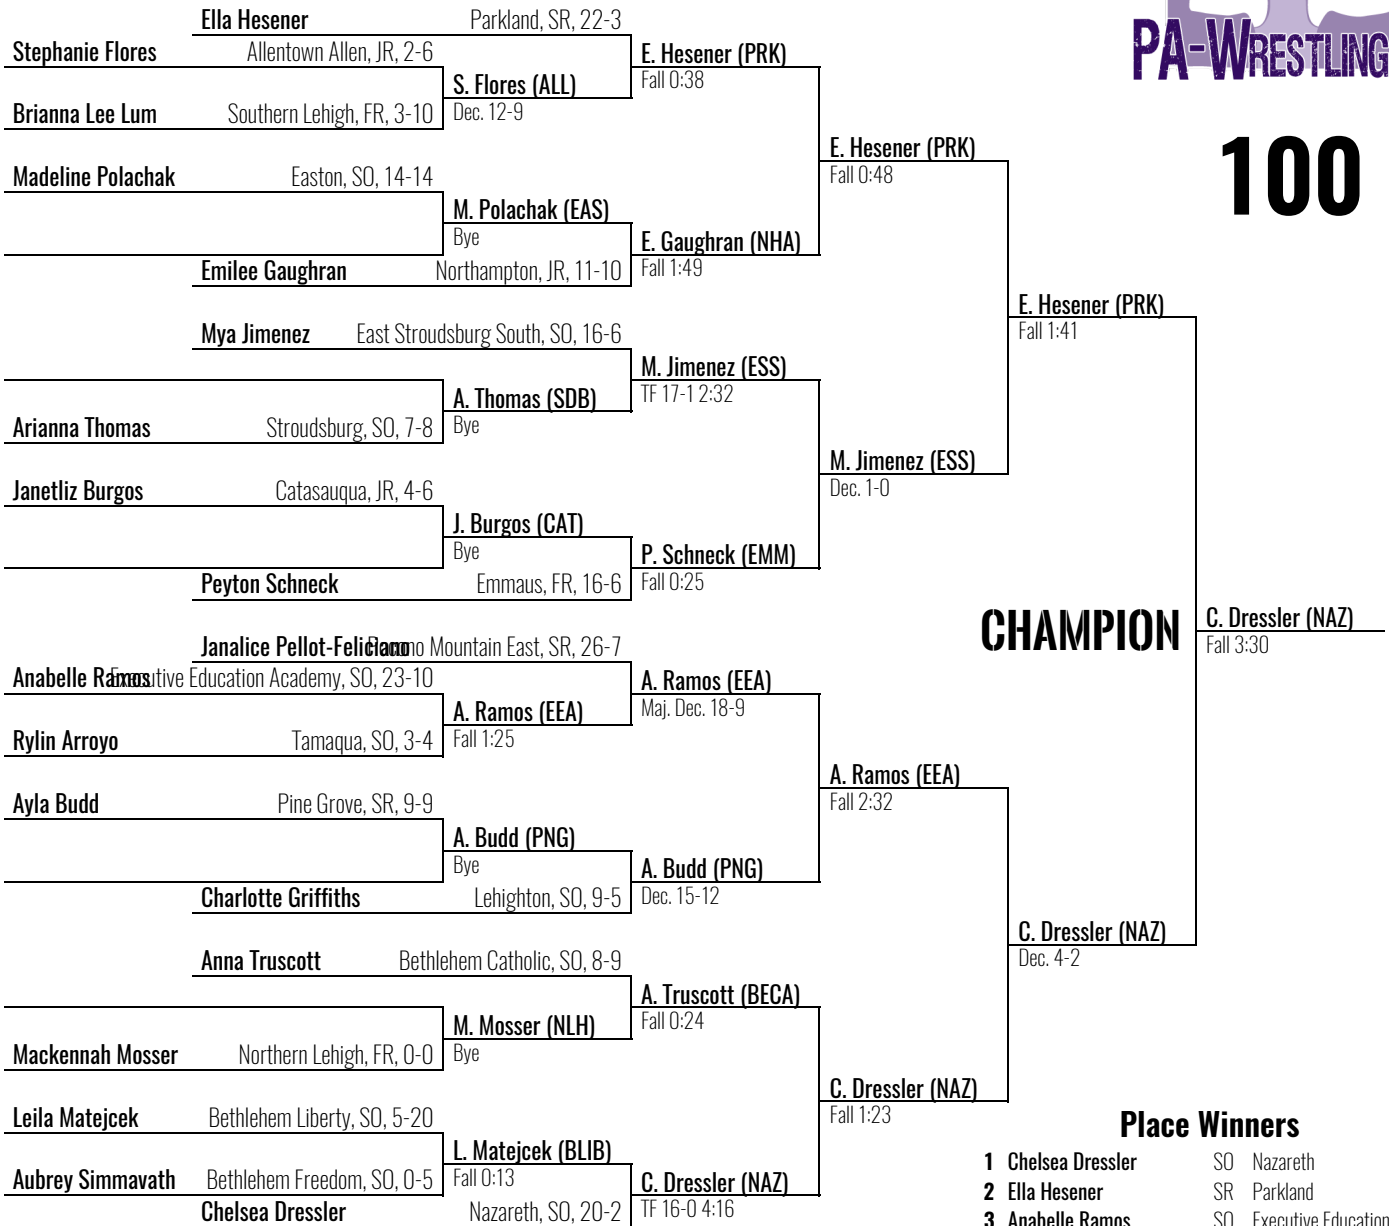

2025 District 11 Girls

Easton MS February 16, 2025

100

CHAMPION

Place Winners

- Chelsea Dressler SO Nazareth
- Ella Hesener SR Parkland
- Anabelle Ramos SO Executive Education Academy
- Mya Jimenez SO East Stroudsburg South
- Janalice Pellot-Feliciano SR Pocono Mountain East
- Anna Truscott SO Bethlehem Catholic