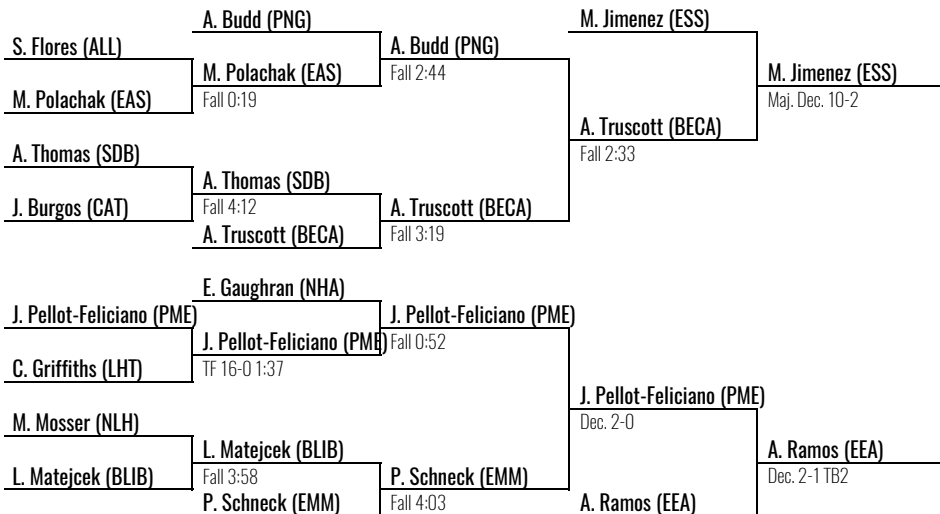

5th Place

A. Truscott (BECA) J. Pellot-Feliciano (PME)
J. Pellot-Feliciano (PME) Fall 2:49