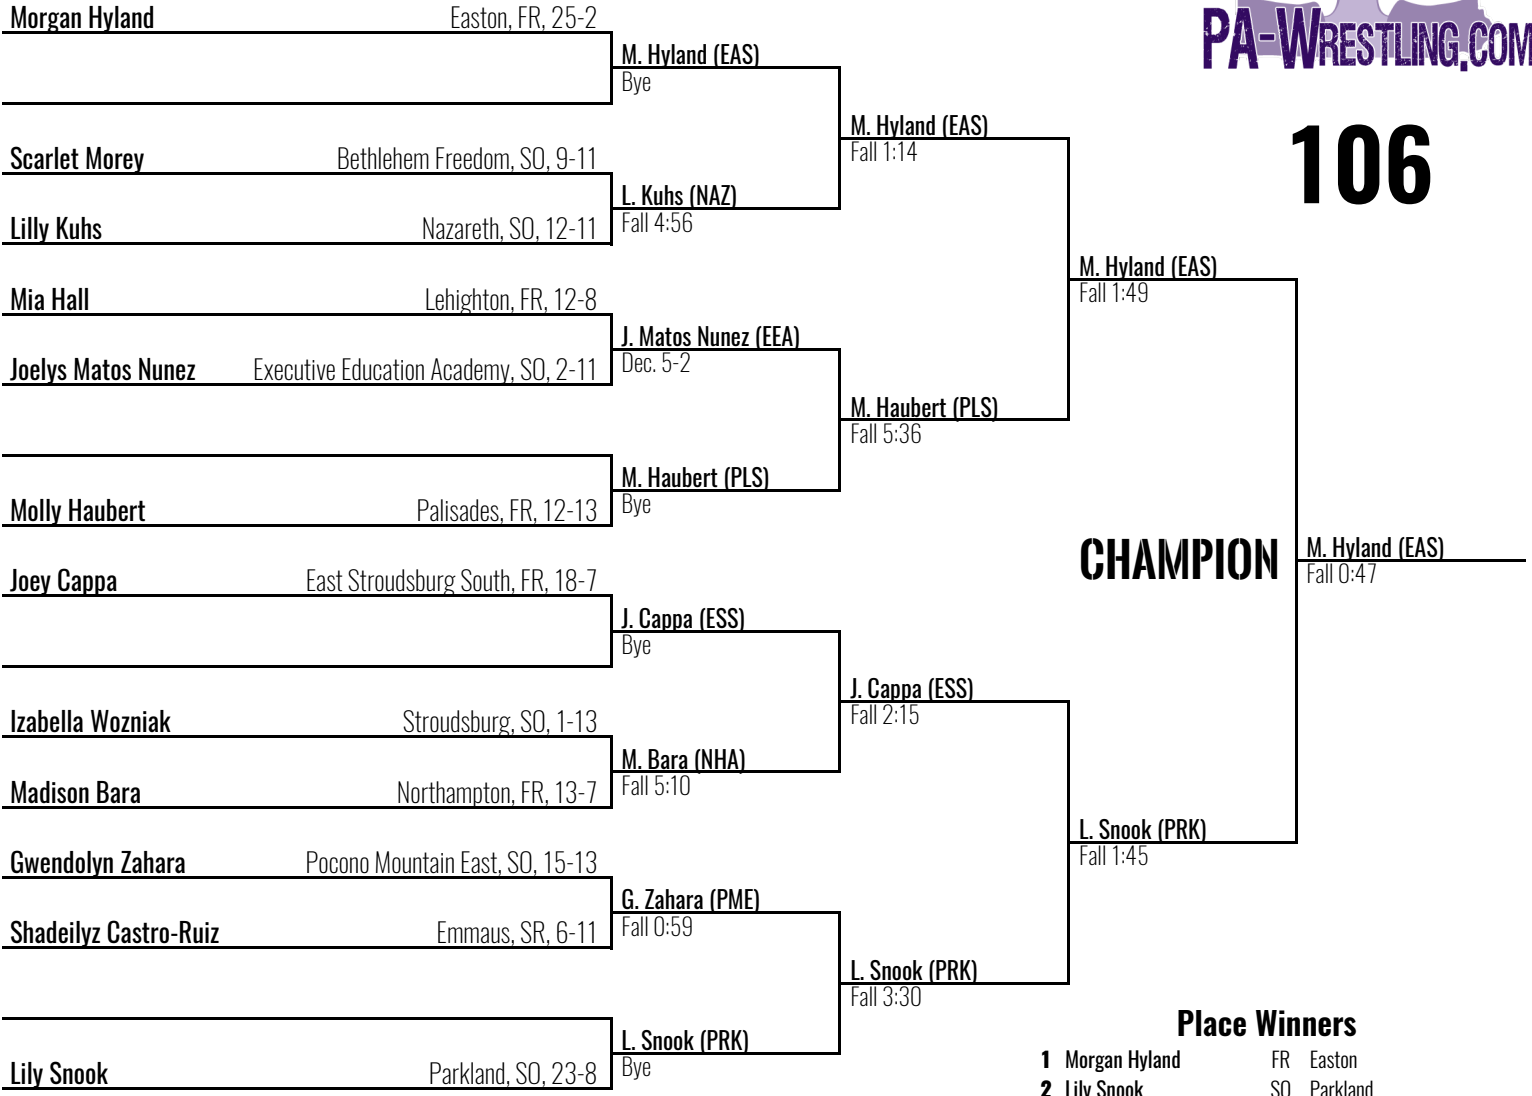

2025 District 11 Girls

Easton MS February 16, 2025

106

1. **Place Winners**
2. 1 Morgan Hyland FR Easton
   - 2 Lily Snook SO Parkland
   - 3 Joey Cappa FR East Stroudsburg South
   - 4 Gwendolyn Zahara SO Pocono Mountain East
   - 5 Molly Haubert FR Palisades
   - 6 Lilly Kuhs SO Nazareth