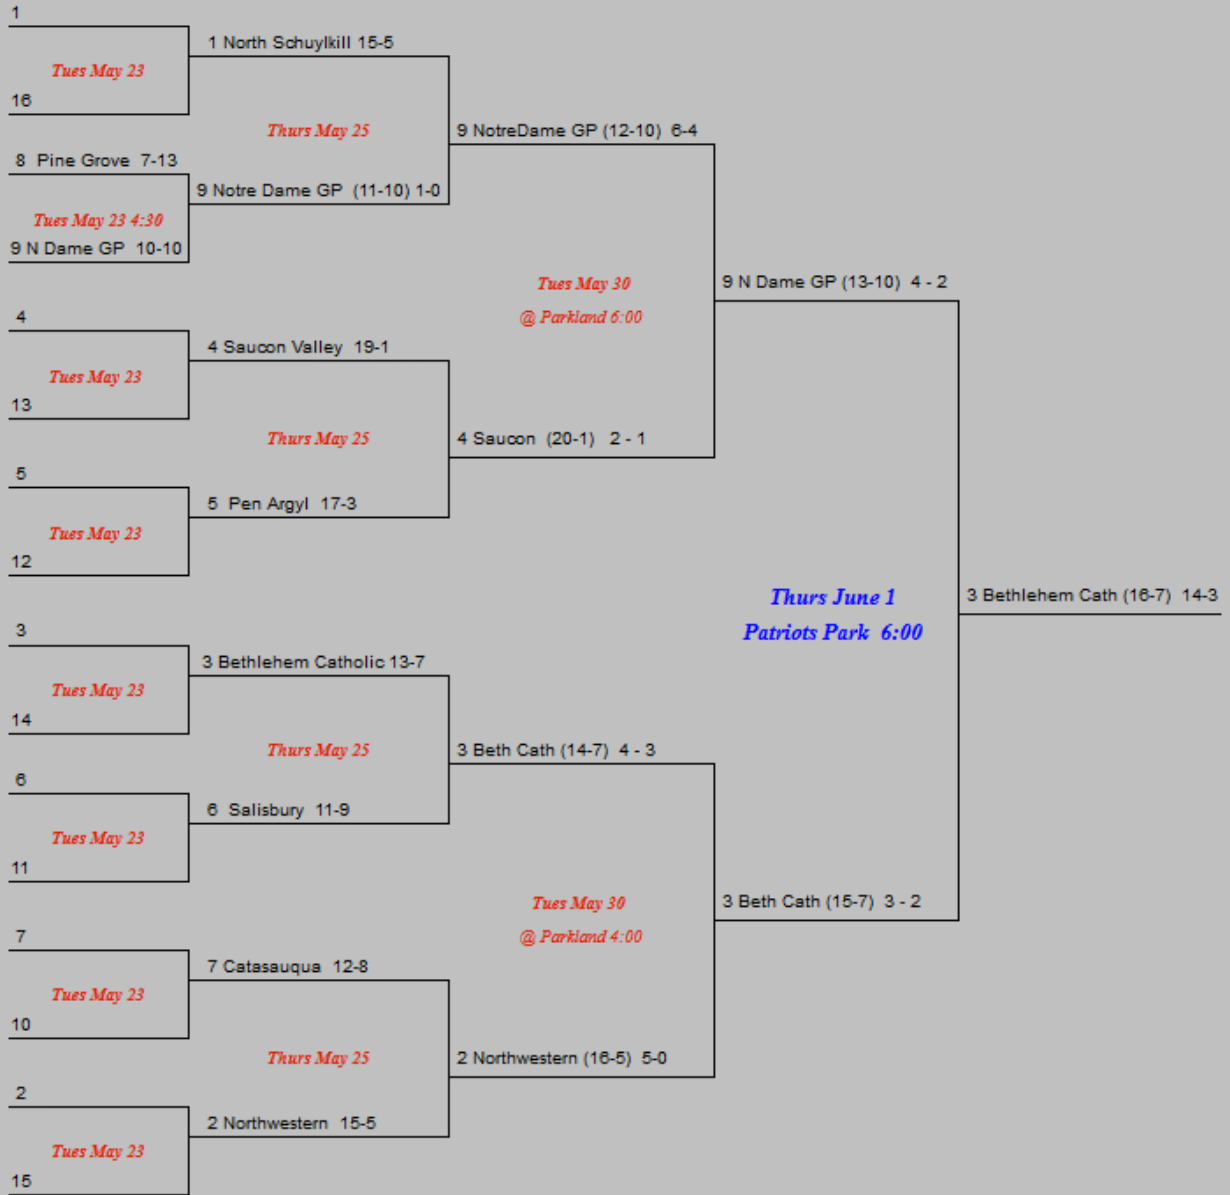

District XI Softball 2005 – 06

Class AAAA

Girls AAAA

-----Class AAA-----

Girls AAA

-----**Class AA**-----

Girls AA

-----**Class A**-----