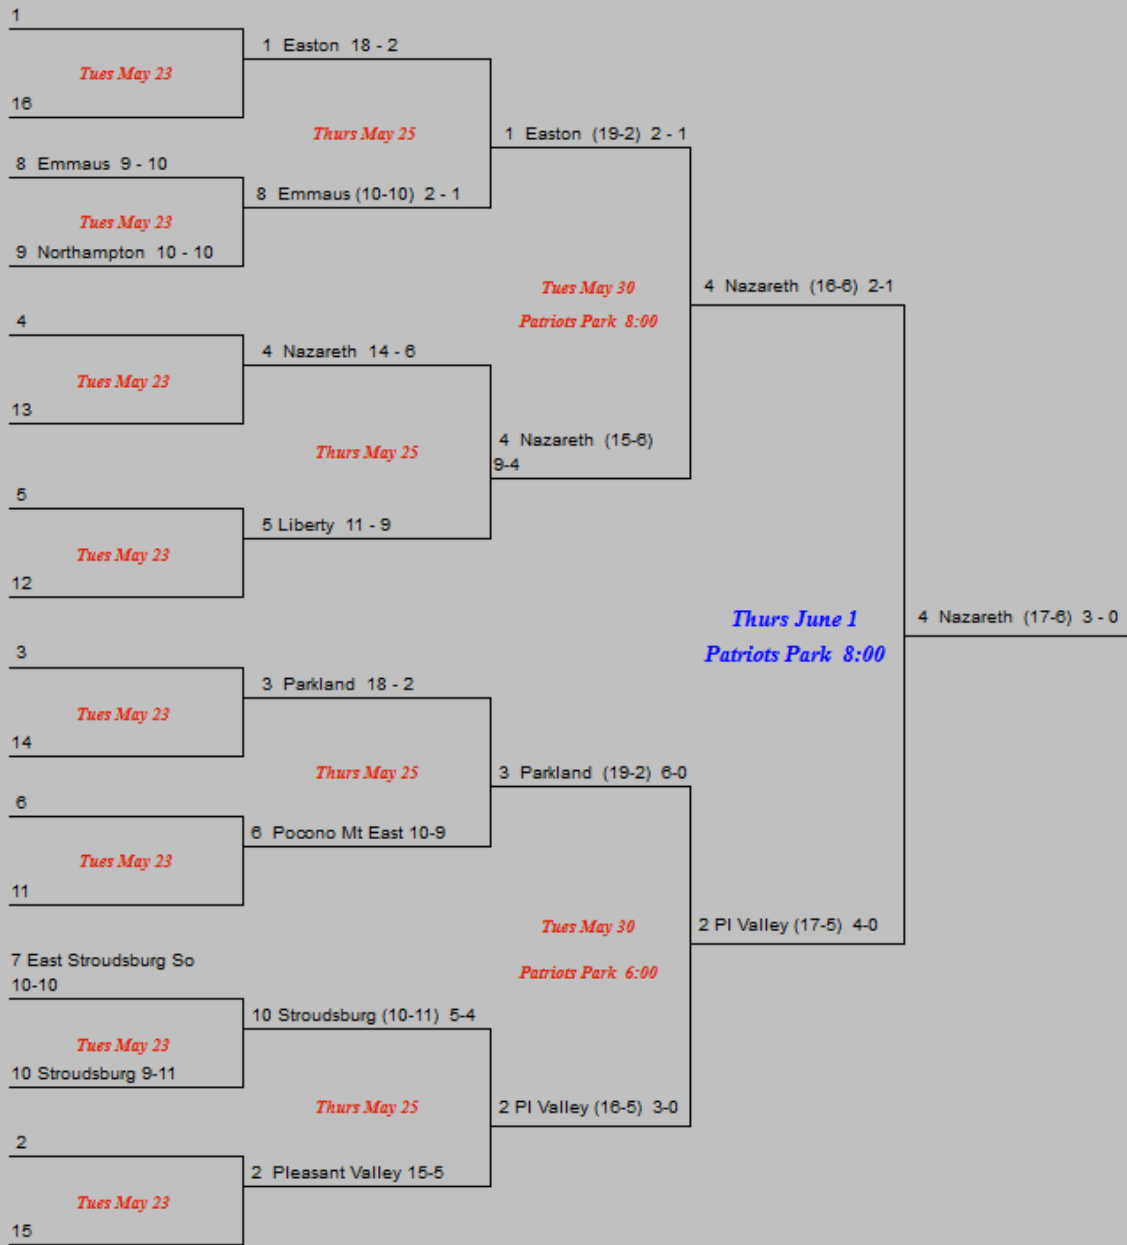

District XI Softball 2005 – 06

Class AAAA

Girls AAAA

-----Class AAA-----

Girls AAA

-----**Class AA**-----

Girls AA

-----**Class A**-----