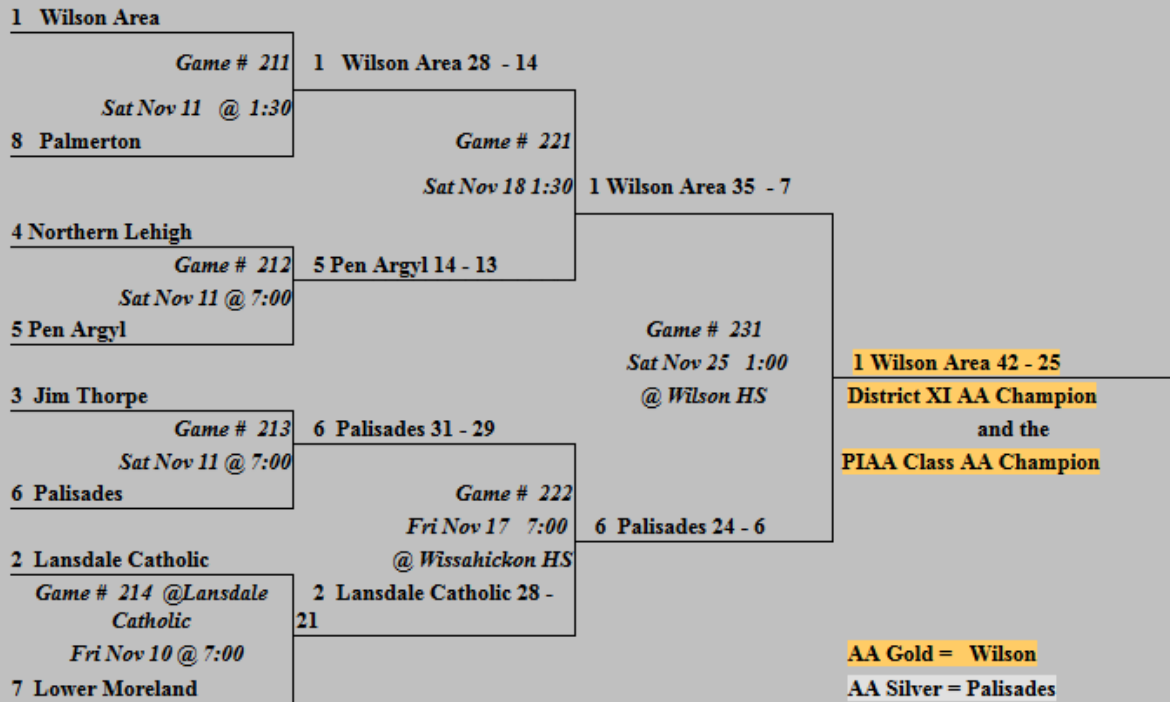

Official District XI AAAA Football Playoff Brackets

all games will be played at the site of the higher seeded team unless noted otherwise.

All ticket prices at the gate are \$ 6.

District XI AAA Playoff Bracket

2 Pottsville 13 - 7

2 Pottsville

Game # 312

Fri Nov 10 @ 7:00

3 Lehighton

2 Pottsville 56 - 21

AAA Gold = Pottsville

AAA Silver = Northwestern

District XI AA Playoff Bracket

- *District XI State Qualifiers: Maximum seven (7); minimum six (6)*
- *District I is combined in a region with District XI and shall be entitled to at least one (1) entry (qualifier) with a maximum of two (2).*

Official District XI AA Football Playoff Brackets

all games will be played at the site of the higher seeded team unless noted otherwise.

All ticket prices at the gate are \$ 6.

District XI A Playoff Bracket