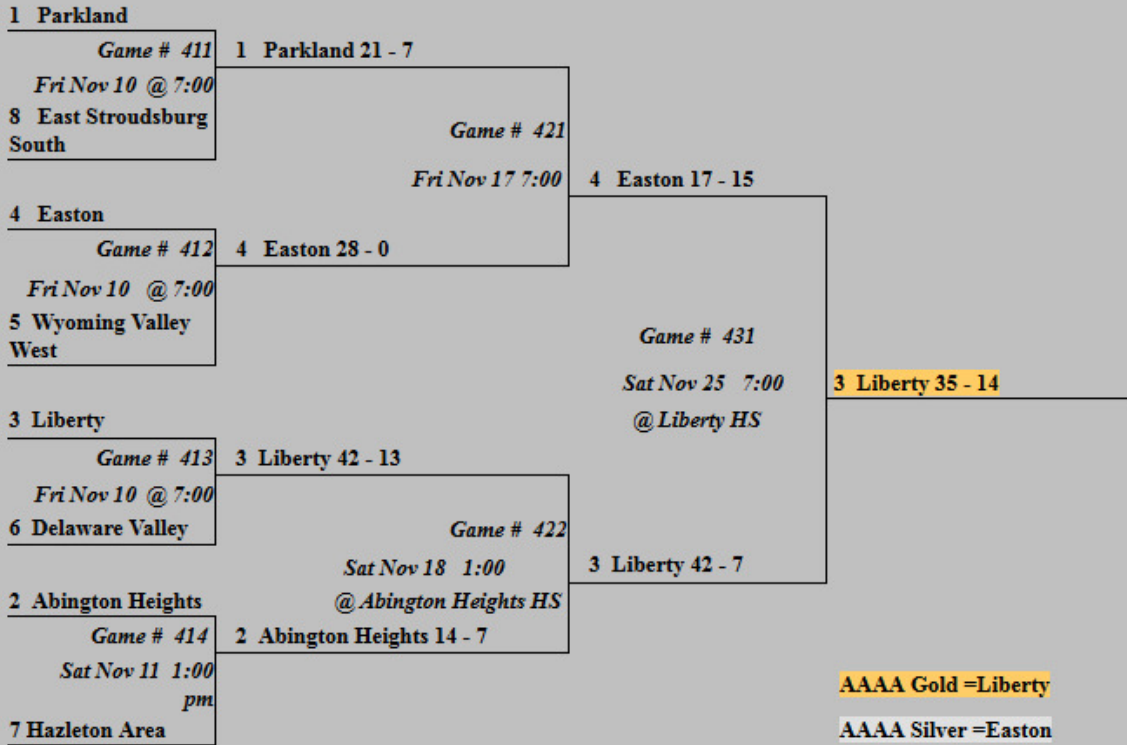

District XI Football 2006 – 07

District XI AAAA Playoff Bracket

- *District XI State Qualifiers: Maximum six (6); minimum four (4)*
- *District II / IV is combined in a region with District XI and shall be entitled to at least two (2) entries (qualifiers) with a maximum of four (4).*

Official District XI AAAA Football Playoff Brackets

all games will be played at the site of the higher seeded team unless noted otherwise.

All ticket prices at the gate are \$ 6.

District XI AAA Playoff Bracket

- *District XI State Qualifiers: Four (4) qualifiers.*
 - *The District XI Champion will play the District II Champion*

Official District XI AAA Football Playoff Brackets

all games will be played at the site of the higher seeded team unless noted otherwise.

All ticket prices at the gate are \$ 6.

1 Bethlehem Catholic

Game # 311 @ Liberty

Sat Nov 11 @ 7:00

4 Northwestern Lehigh

4 Northwestern 35 - 33

Game # 321

Fri Nov 17 7:00