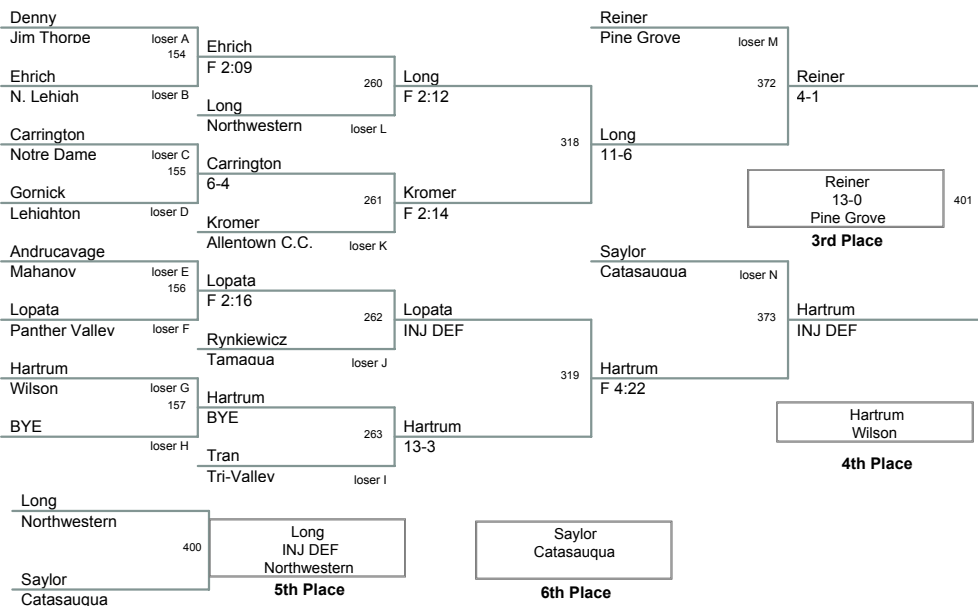

Plc	Points	Team	CH	CONS
1	157	Saucon Valley	-	-
2	144	Northwestern	-	-
3	143	Becahi	-	-
4	109	Pen Argyl	-	-
5	108.5	N. Lehigh	-	-
6	92.5	Wilson	-	-
7	86.5	Leighton	-	-
8	86	Tamaqua	-	-
9	66.5	Pine Grove	-	-
10	58	Jim Thorpe	-	-
11	57.5	Catasauqua	-	-
12	54	Palmerton	-	-
13	52	Panther Valley	-	-
14	51	Tri-Valley	-	-
15	42.5	Pius X	-	-
16	35	Allentown C.C.	-	-
17	30	Williams Valley	-	-
18	29	Notre Dame	-	-
19	28.5	Mahanoy	-	-
20	23	N. Schuylkill	-	-
20	23	Palisades	-	-
22	14	Schuylkill Haven	-	-
23	11	Salisbury	-	-

103 Lbs