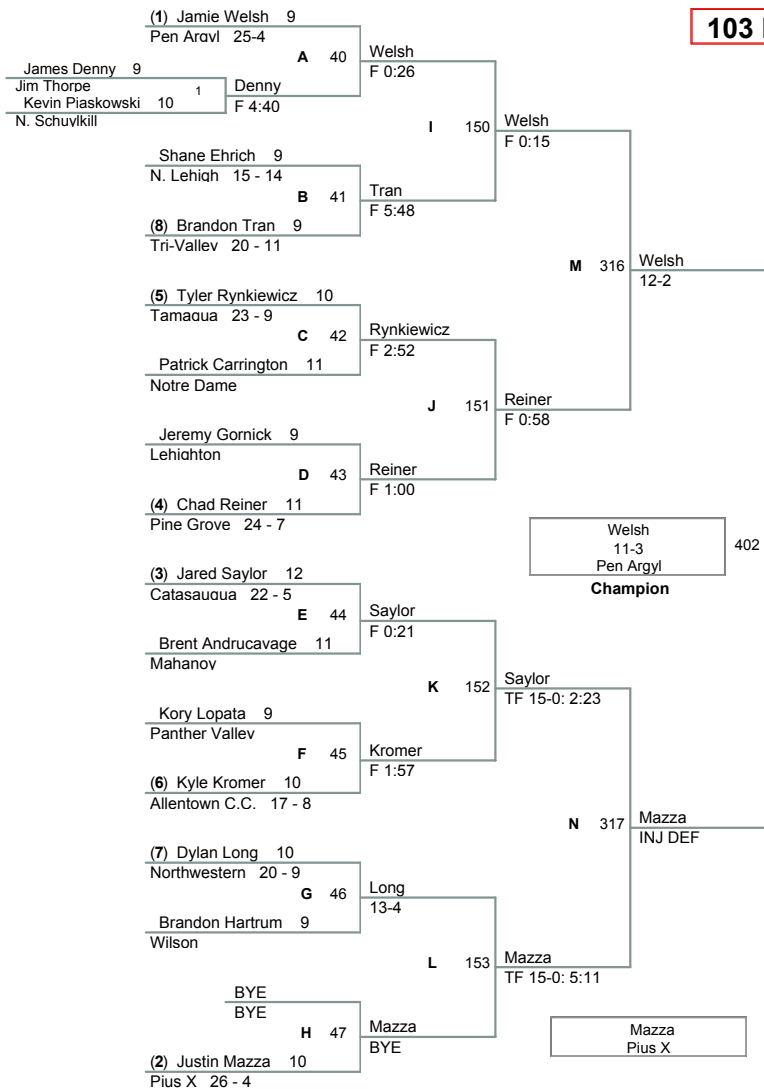

Plc	Points	Team	CH	CONS
1	157	Saucon Valley	-	-
2	144	Northwestern	-	-
3	143	Becahi	-	-
4	109	Pen Argyl	-	-
5	108.5	N. Lehigh	-	-
6	92.5	Wilson	-	-
7	86.5	Leighton	-	-
8	86	Tamaqua	-	-
9	66.5	Pine Grove	-	-
10	58	Jim Thorpe	-	-
11	57.5	Catasauqua	-	-
12	54	Palmerton	-	-
13	52	Panther Valley	-	-
14	51	Tri-Valley	-	-
15	42.5	Pius X	-	-
16	35	Allentown C.C.	-	-
17	30	Williams Valley	-	-
18	29	Notre Dame	-	-
19	28.5	Mahanoy	-	-
20	23	N. Schuylkill	-	-
20	23	Palisades	-	-
22	14	Schuylkill Haven	-	-
23	11	Salisbury	-	-

103 Lbs