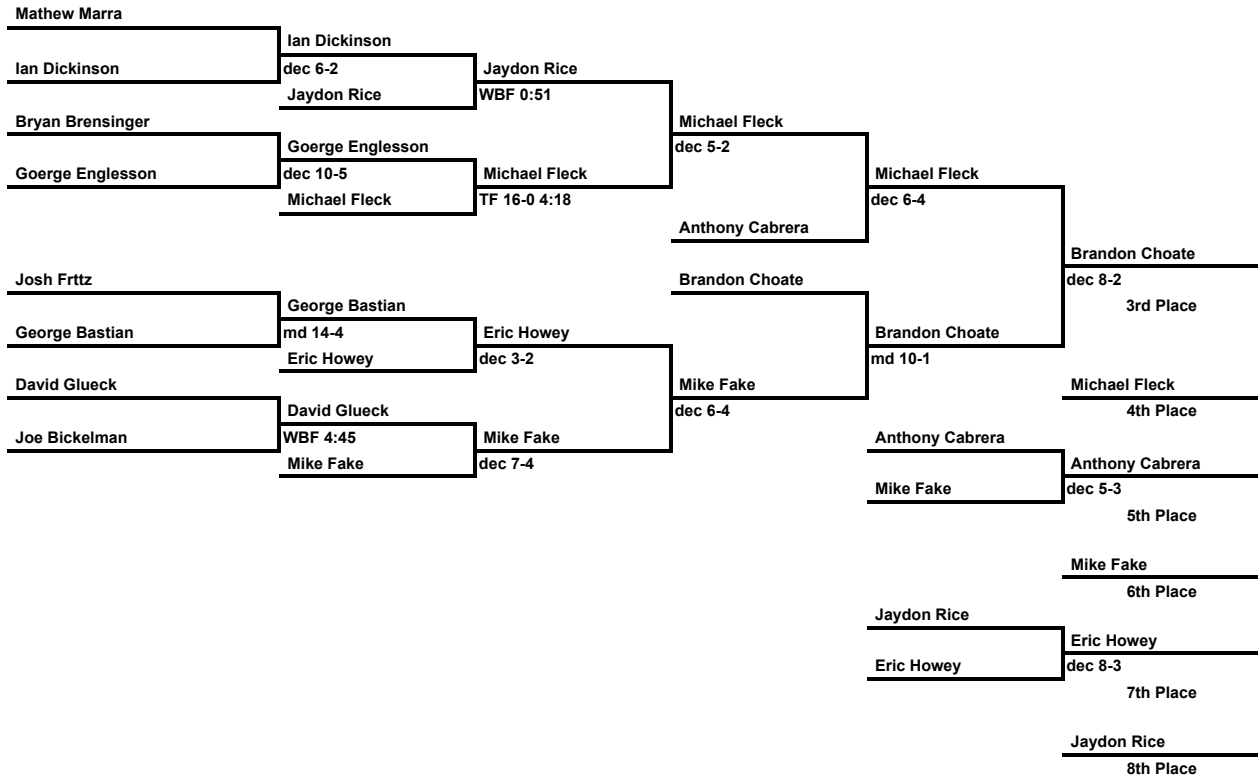

103 Lbs Consolations