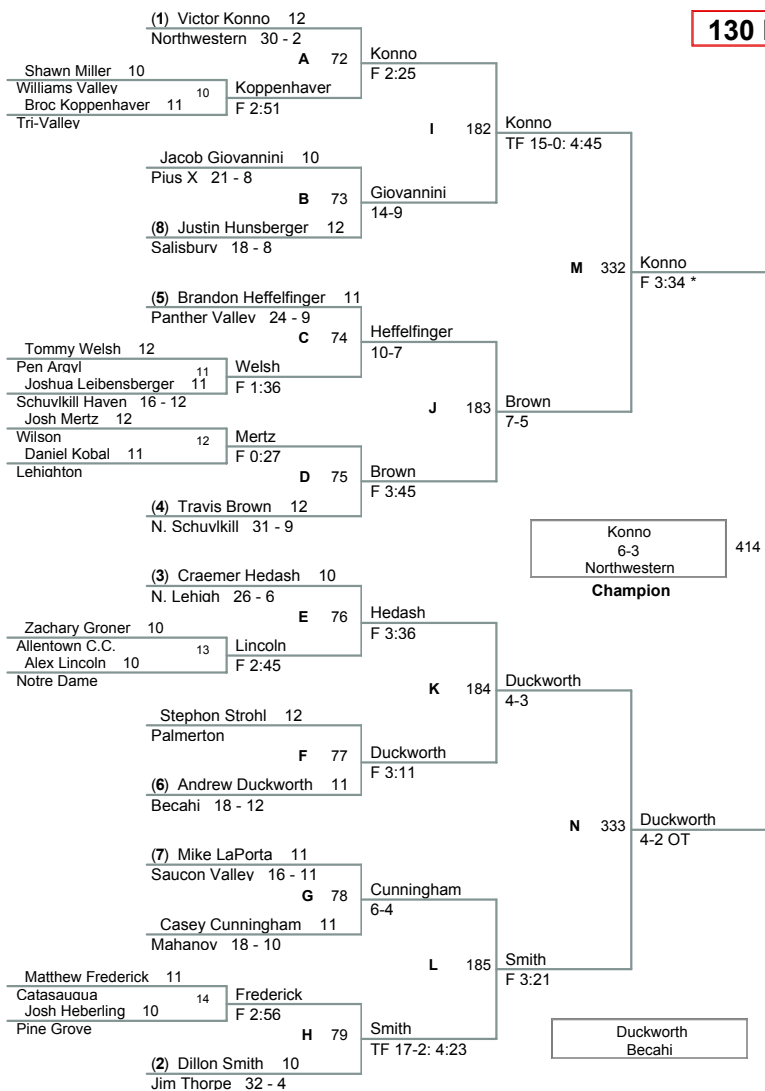

Fri Feb 1 6:00
6 Tamaqua

3 Saucon Valley 45 - 27

Sat Feb 2 11:00

2 Northern Lehigh 33 - 27

2 Northern Lehigh

Fri Feb 1 8:00
7 Wilson

2 Northern Lehigh 51 - 19

**2007 – 08 District XI AAA Wrestling Tournament
Team Scores**

103 Lbs

112 Lbs

119 Lbs

125 Lbs

130 Lbs

135 Lbs

140 Lbs

145 Lbs

152 Lbs

160 Lbs

171 Lbs

189 Lbs

215 Lbs

285 Lbs