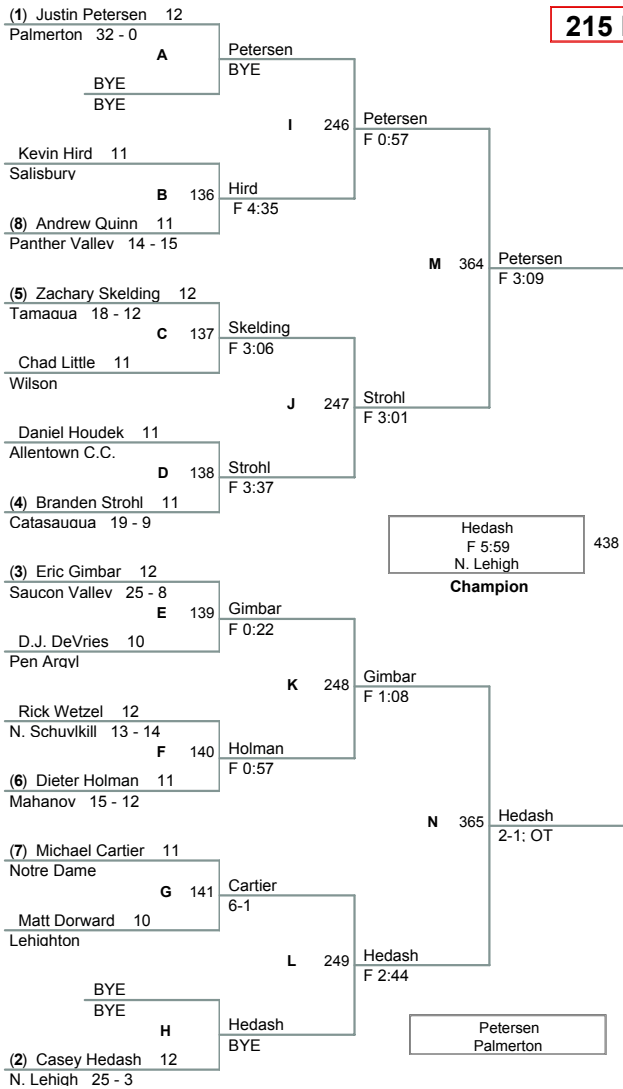

Sat Feb 2 1:00
4 Blue Mountain 38 - 27

1 Northampton 47 - 12

3 Nazareth

Fri Feb 1 8:00
6 Parkland

3 Nazareth 46 - 5

Sat Feb 2 6:00

1 Northampton 31 - 23

2 Easton

Fri Feb 1 6:00
6 Tamaqua

3 Saucon Valley 45 - 27

Sat Feb 2 11:00

2 Northern Lehigh 33 - 27

2 Northern Lehigh

Fri Feb 1 8:00
7 Wilson

2 Northern Lehigh 51 - 19

**2007 – 08 District XI AAA Wrestling Tournament
Team Scores**

103 Lbs

112 Lbs

119 Lbs

125 Lbs

130 Lbs

135 Lbs

140 Lbs

145 Lbs

152 Lbs

160 Lbs

171 Lbs

189 Lbs

215 Lbs

285 Lbs