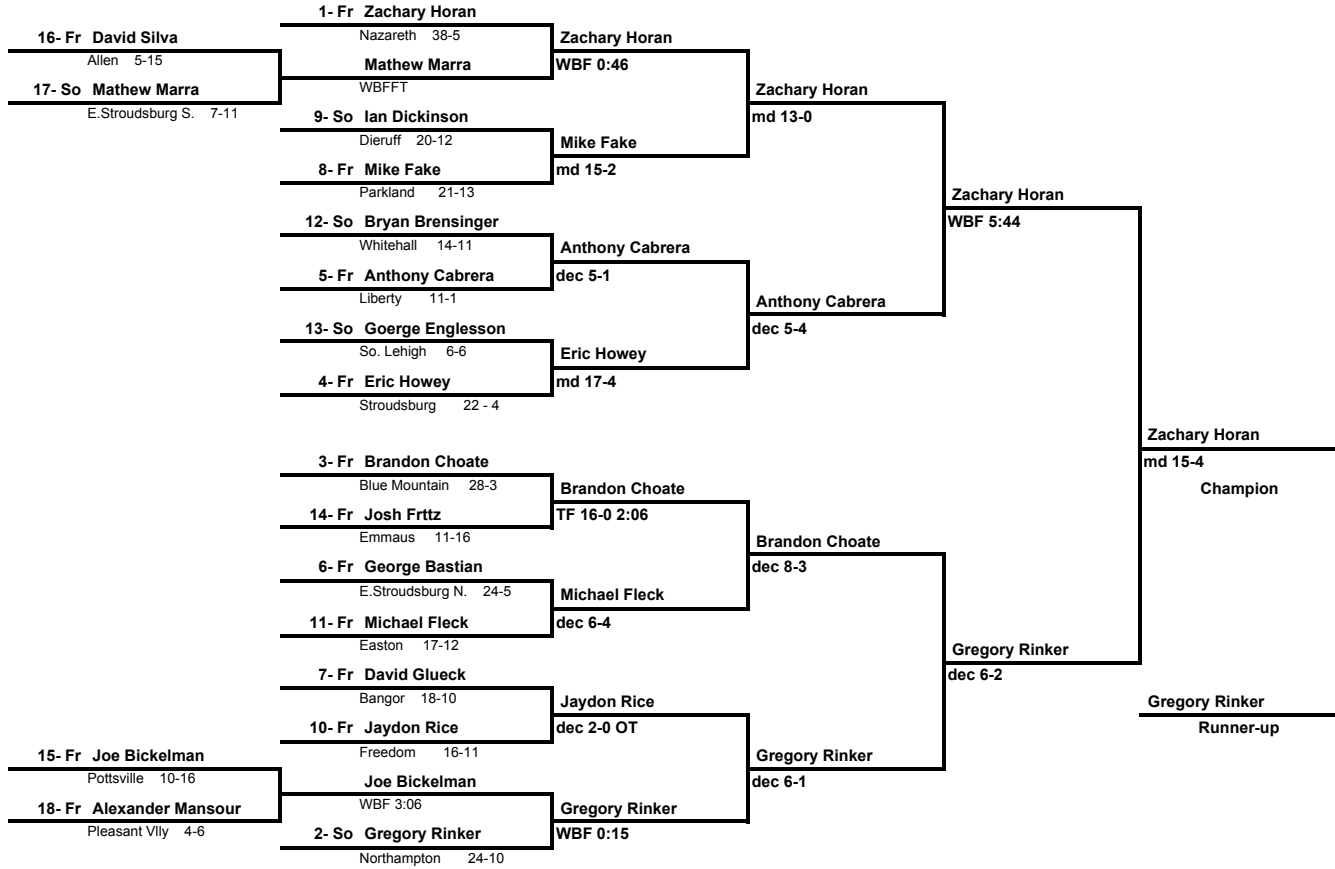

103 Lbs

103 Lbs Consolations