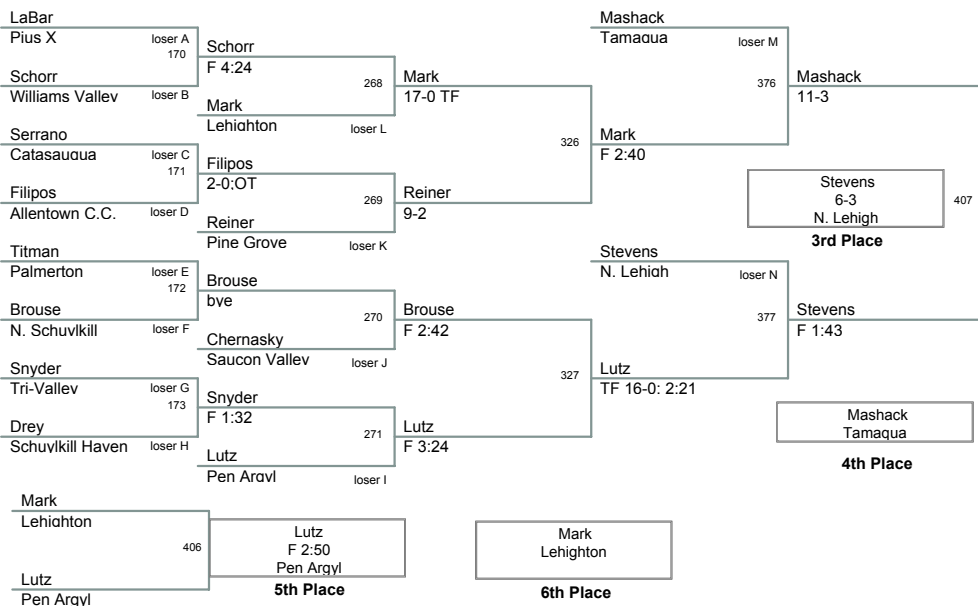

Plc	Points	Team	CH	CONS
1	157	Saucon Valley	-	-
2	144	Northwestern	-	-
3	143	Becahi	-	-
4	109	Pen Argyl	-	-
5	108.5	N. Lehigh	-	-
6	92.5	Wilson	-	-
7	86.5	Leighton	-	-
8	86	Tamaqua	-	-
9	66.5	Pine Grove	-	-
10	58	Jim Thorpe	-	-
11	57.5	Catasauqua	-	-
12	54	Palmerton	-	-
13	52	Panther Valley	-	-
14	51	Tri-Valley	-	-
15	42.5	Pius X	-	-
16	35	Allentown C.C.	-	-
17	30	Williams Valley	-	-
18	29	Notre Dame	-	-
19	28.5	Mahanoy	-	-
20	23	N. Schuylkill	-	-
20	23	Palisades	-	-
22	14	Schuylkill Haven	-	-
23	11	Salisbury	-	-

103 Lbs

112 Lbs

119 Lbs

125 Lbs

130 Lbs

135 Lbs

140 Lbs

145 Lbs