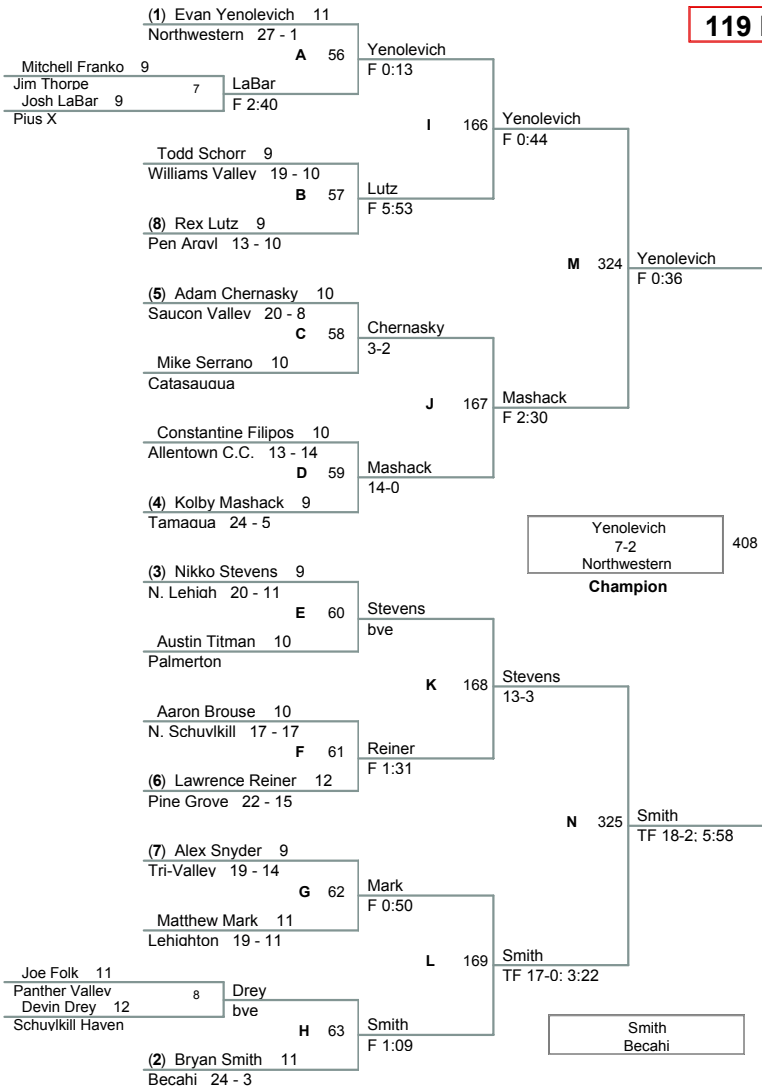

Plc	Points	Team	CH	CONS
1	157	Saucon Valley	-	-
2	144	Northwestern	-	-
3	143	Becahi	-	-
4	109	Pen Argyl	-	-
5	108.5	N. Lehigh	-	-
6	92.5	Wilson	-	-
7	86.5	Leighton	-	-
8	86	Tamaqua	-	-
9	66.5	Pine Grove	-	-
10	58	Jim Thorpe	-	-
11	57.5	Catasauqua	-	-
12	54	Palmerton	-	-
13	52	Panther Valley	-	-
14	51	Tri-Valley	-	-
15	42.5	Pius X	-	-
16	35	Allentown C.C.	-	-
17	30	Williams Valley	-	-
18	29	Notre Dame	-	-
19	28.5	Mahanoy	-	-
20	23	N. Schuylkill	-	-
20	23	Palisades	-	-
22	14	Schuylkill Haven	-	-
23	11	Salisbury	-	-

103 Lbs

112 Lbs

119 Lbs

125 Lbs

130 Lbs

135 Lbs

140 Lbs

145 Lbs