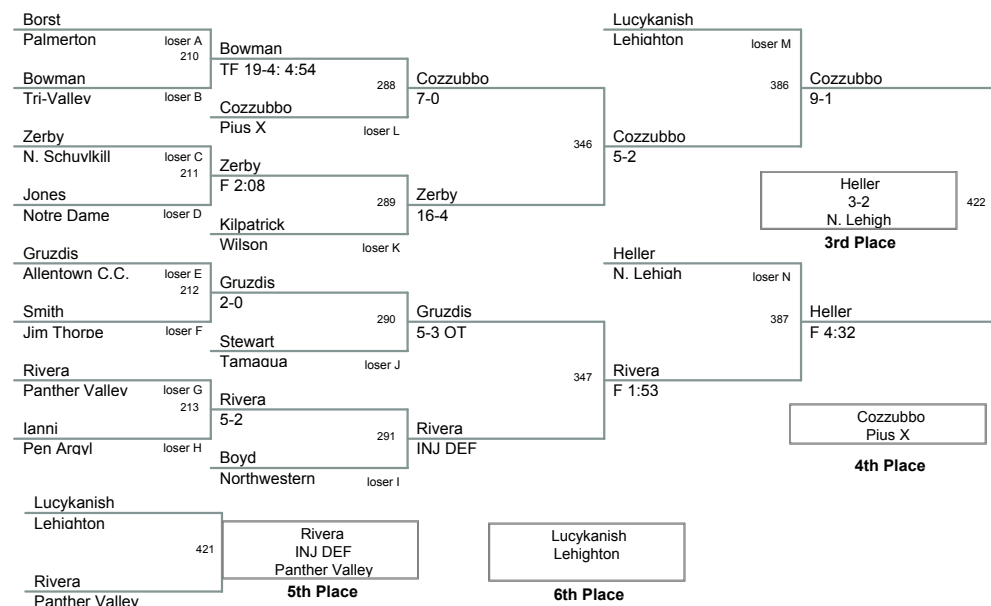

Plc	Points	Team	CH	CONS
1	157	Saucon Valley	-	-
2	144	Northwestern	-	-
3	143	Becahi	-	-
4	109	Pen Argyl	-	-
5	108.5	N. Lehigh	-	-
6	92.5	Wilson	-	-
7	86.5	Leighton	-	-
8	86	Tamaqua	-	-
9	66.5	Pine Grove	-	-
10	58	Jim Thorpe	-	-
11	57.5	Catasauqua	-	-
12	54	Palmerton	-	-
13	52	Panther Valley	-	-
14	51	Tri-Valley	-	-
15	42.5	Pius X	-	-
16	35	Allentown C.C.	-	-
17	30	Williams Valley	-	-
18	29	Notre Dame	-	-
19	28.5	Mahanoy	-	-
20	23	N. Schuylkill	-	-
20	23	Palisades	-	-
22	14	Schuylkill Haven	-	-
23	11	Salisbury	-	-

103 Lbs

112 Lbs

119 Lbs

125 Lbs

130 Lbs

135 Lbs

140 Lbs

145 Lbs

152 Lbs

160 Lbs

171 Lbs

189 Lbs

215 Lbs

285 Lbs