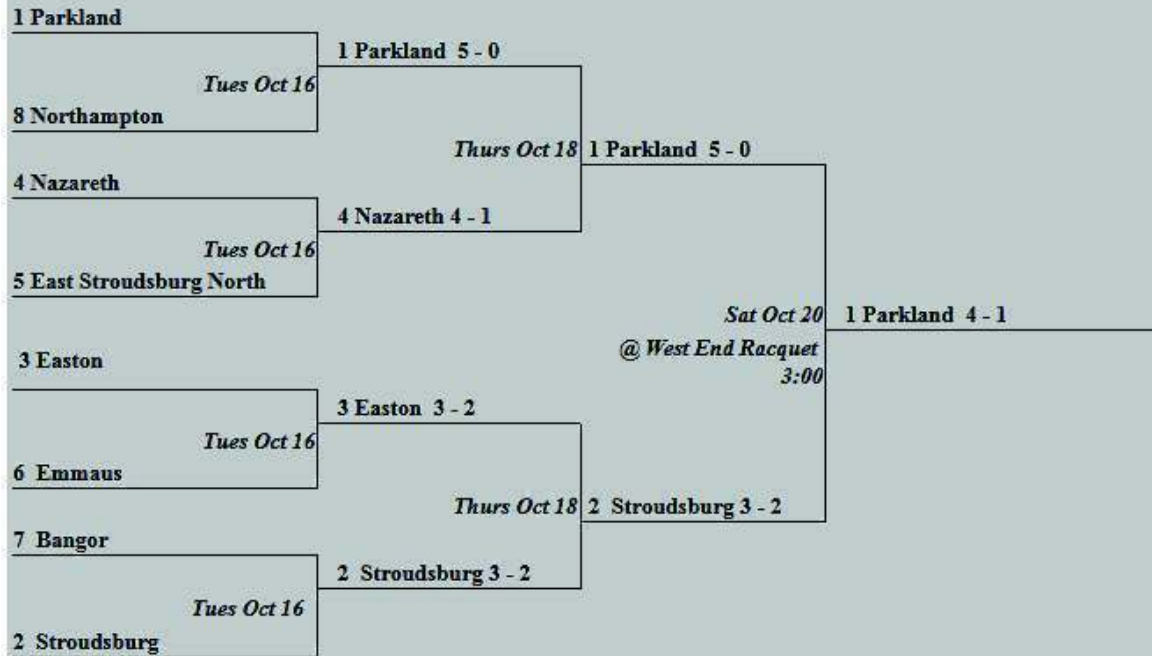

District XI Girls Tennis 2007 – 08

AAA Team Championship - Quarterfinals - **Tues Oct 16 @ 3:00**
 Semifinals - **Thurs Oct 18 @ 3:00**
 Finals **Sat Oct 20, 2007 @ 3:00 pm**

Round one (1) and semi-finals will be played at the sites of the higher seeds.
The Finals will be played at West End Racquet and Fitness Club