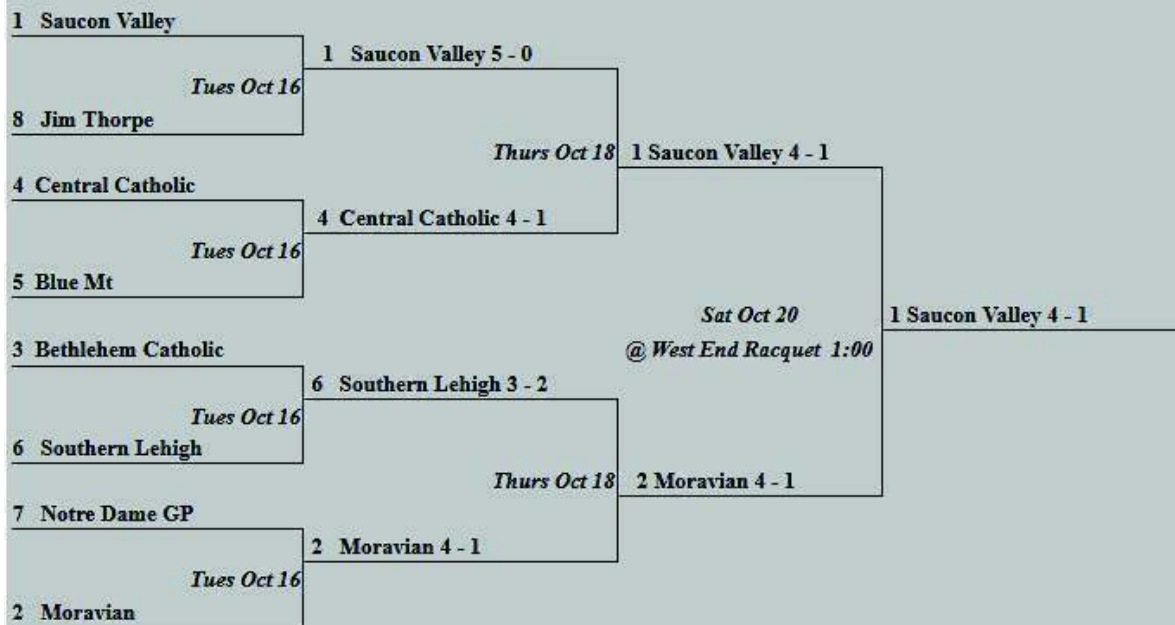

AA Team Championship - Quarterfinals - Tues Oct 16 @ 3:00
Semifinals - Thurs Oct 18 @ 3:00
Finals Sat Oct 20, 2007 @ 1:00 pm

Round one (1) and semi-finals will be played at the sites of the higher seeds.
The Finals will be played at West End Racquet and Fitness Club