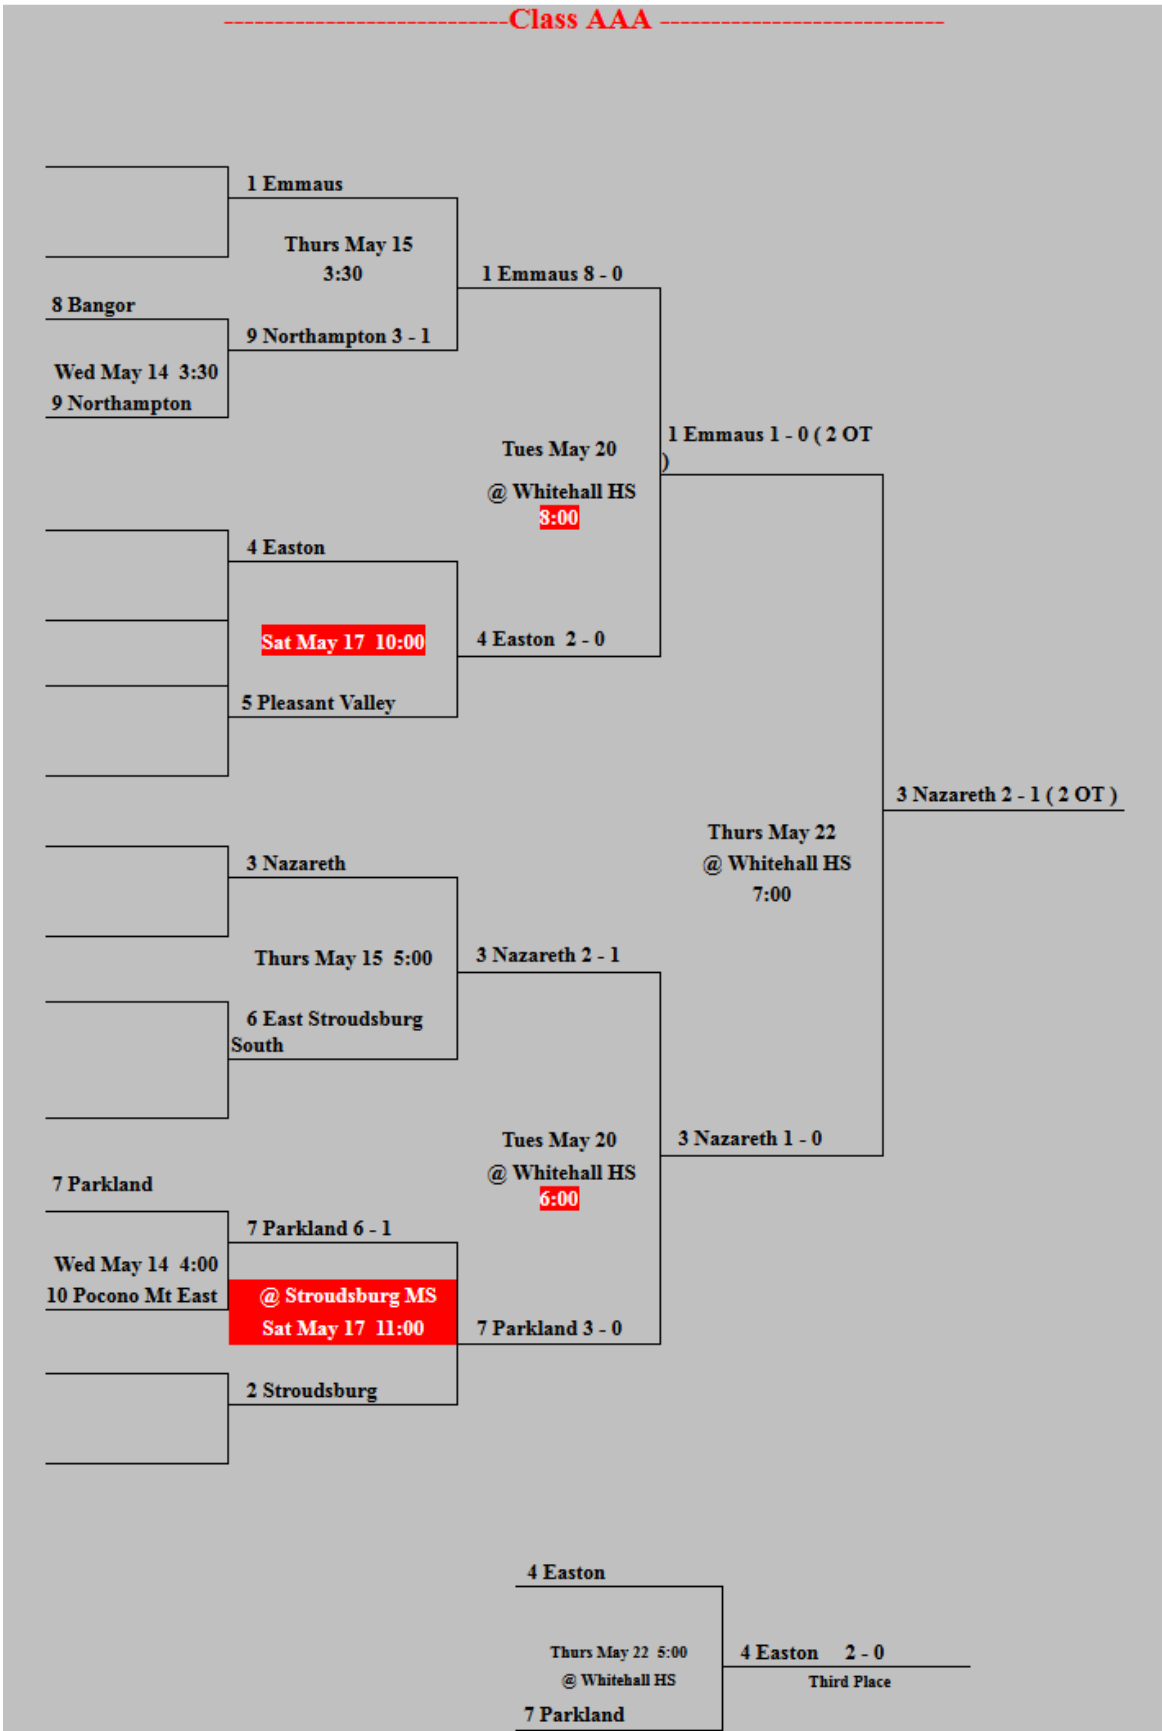

District XI Girls Soccer 2007 – 08

Fall

-----Class AA-----

1 Tamaqua 17-0-1

Wed Oct 24 7:00
@ Pottsville

4 Nativity 10-6-2

1 Tamaqua 4 - 0

@ Pine Grove

Wed Oct 31 7:00

2 Minersville 3 - 1

2 Minersville 16-1-1

Wed Oct 24 5:00
@ Pottsville

3 Pine Grove 13-6

2 Minersville 2 - 0

Spring

Class AAA