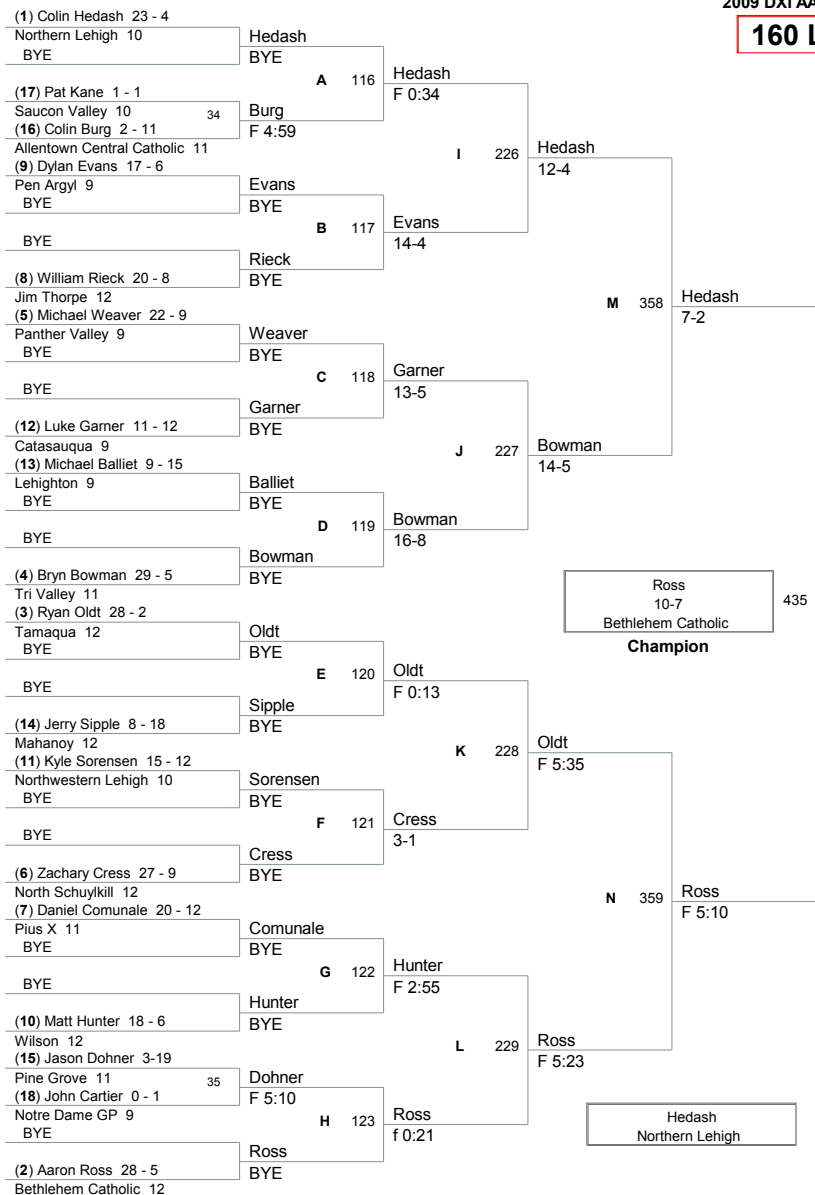

# District XI Wrestling 2008 – 09

AAA Team Championship			
Fri Jan 30	Fri Jan 30	Sat Jan 31	Sat Jan 31
	1 Northampton		
8 Stroudsburg	@ 6:00	1 Northampton 57 -10	
@ 4:30	8 Stroudsburg 66 - 18	@ 1:00 pm	
9 Pleasant Valley			1 Northampton 40 -25
	4 Parkland	4 Parkland 36 - 25	
	@ 7:45		
	5 Liberty		@ 6:00 pm
			1 Northampton 47 - 19
	3 Easton	3 Easton 36 - 15	
	@ 7:45		
	6 Nazareth	@ 1:00 pm	2 Blue Mountain 32 - 29
	2 Blue Mountain	2 Blue Mountain 45 - 28	
7 Whitehall	@ 6:00		
@ 4:30	7 Whitehall 63 - 17		
10 Pocono Mt East			

2009 DXI AA  
2009 DXI AA Division

**140 Lbs**

2009 DXI AA  
2009 DXI AA Division

**145 Lbs**

2009 DXI AA  
2009 DXI AA Division

**152 Lbs**

2009 DXI AA  
2009 DXI AA Division

**160 Lbs**