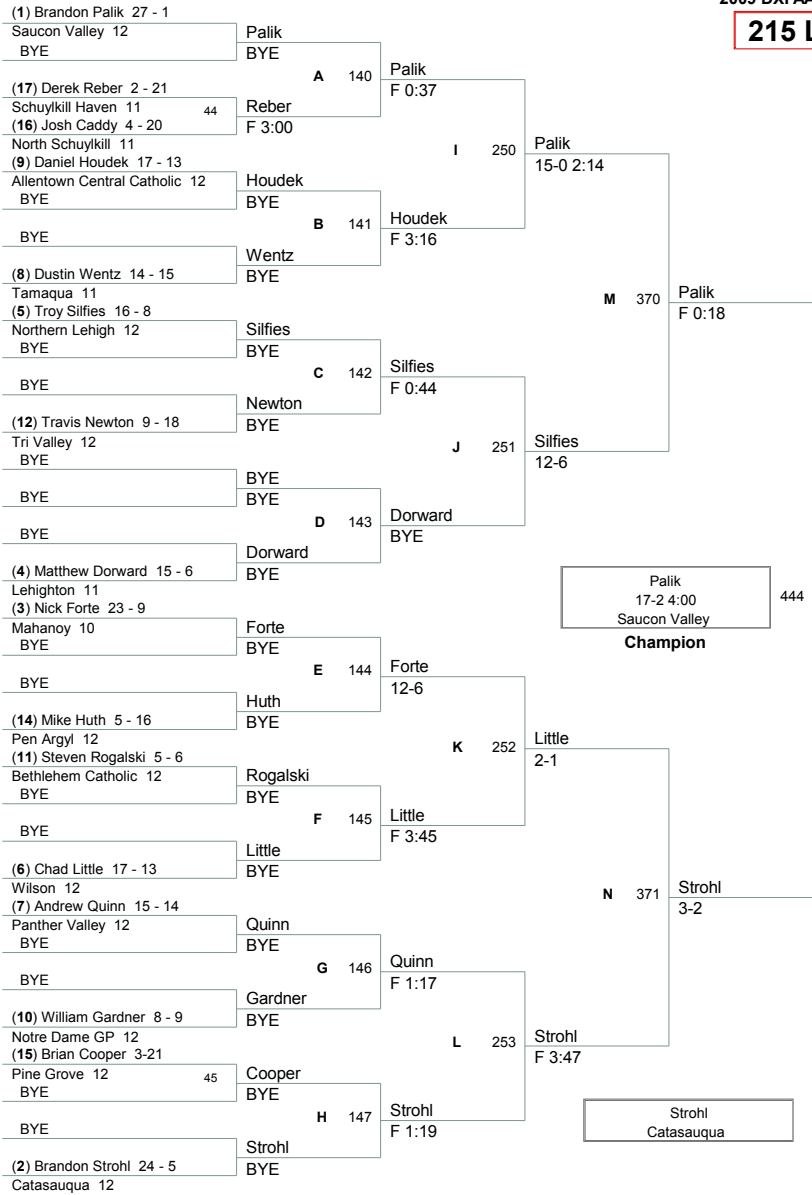

# District XI Wrestling 2008 – 09

AAA Team Championship			
Fri Jan 30	Fri Jan 30	Sat Jan 31	Sat Jan 31
	1 Northampton		
8 Stroudsburg	@ 6:00	1 Northampton 57 -10	
@ 4:30	8 Stroudsburg 66 - 18	@ 1:00 pm	
9 Pleasant Valley			1 Northampton 40 -25
	4 Parkland	4 Parkland 36 - 25	
	@ 7:45		
	5 Liberty		@ 6:00 pm
			1 Northampton 47 - 19
	3 Easton	3 Easton 36 - 15	
	@ 7:45		
	6 Nazareth	@ 1:00 pm	2 Blue Mountain 32 - 29
	2 Blue Mountain	2 Blue Mountain 45 - 28	
7 Whitehall	@ 6:00		
@ 4:30	7 Whitehall 63 - 17		
10 Pocono Mt East			

2009 DXI AA  
2009 DXI AA Division

**171 Lbs**

2009 DXI AA  
2009 DXI AA Division

**189 Lbs**

2009 DXI AA  
2009 DXI AA Division

**215 Lbs**

2009 DXI AA  
2009 DXI AA Division

**285 Lbs**