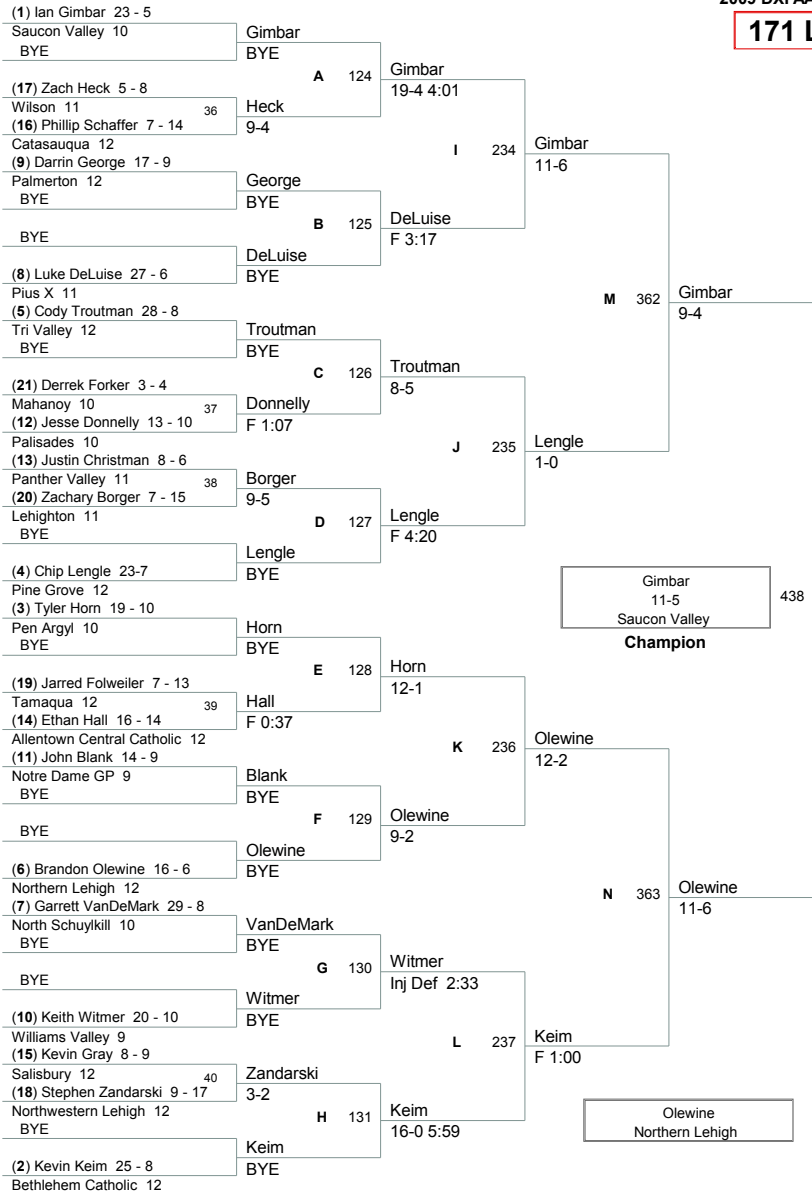

2009 DXI AA
2009 DXI AA Division

171 Lbs