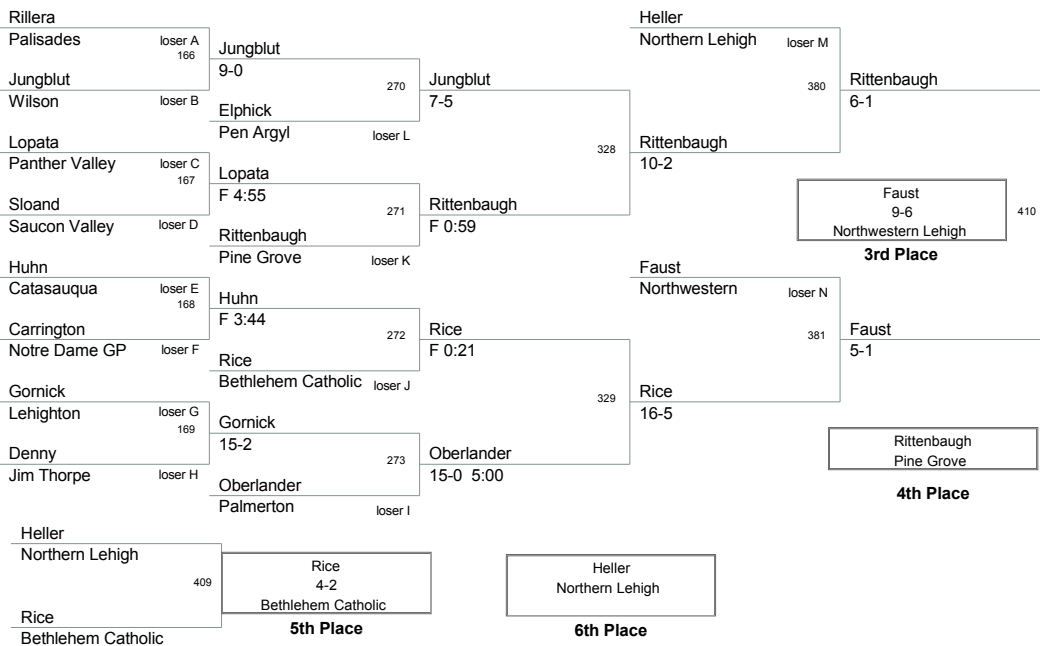

2009 DXI AA
2009 DXI AA Division

112 Lbs