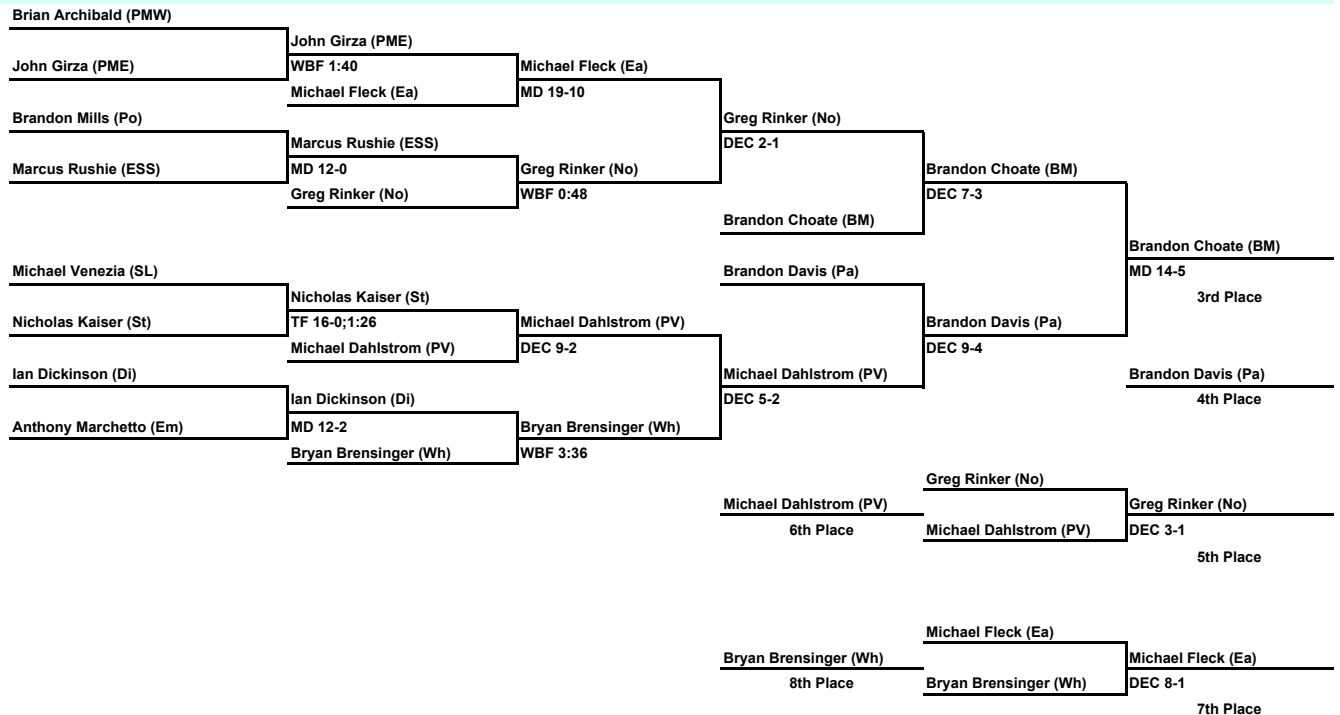

112 Lbs Consolations