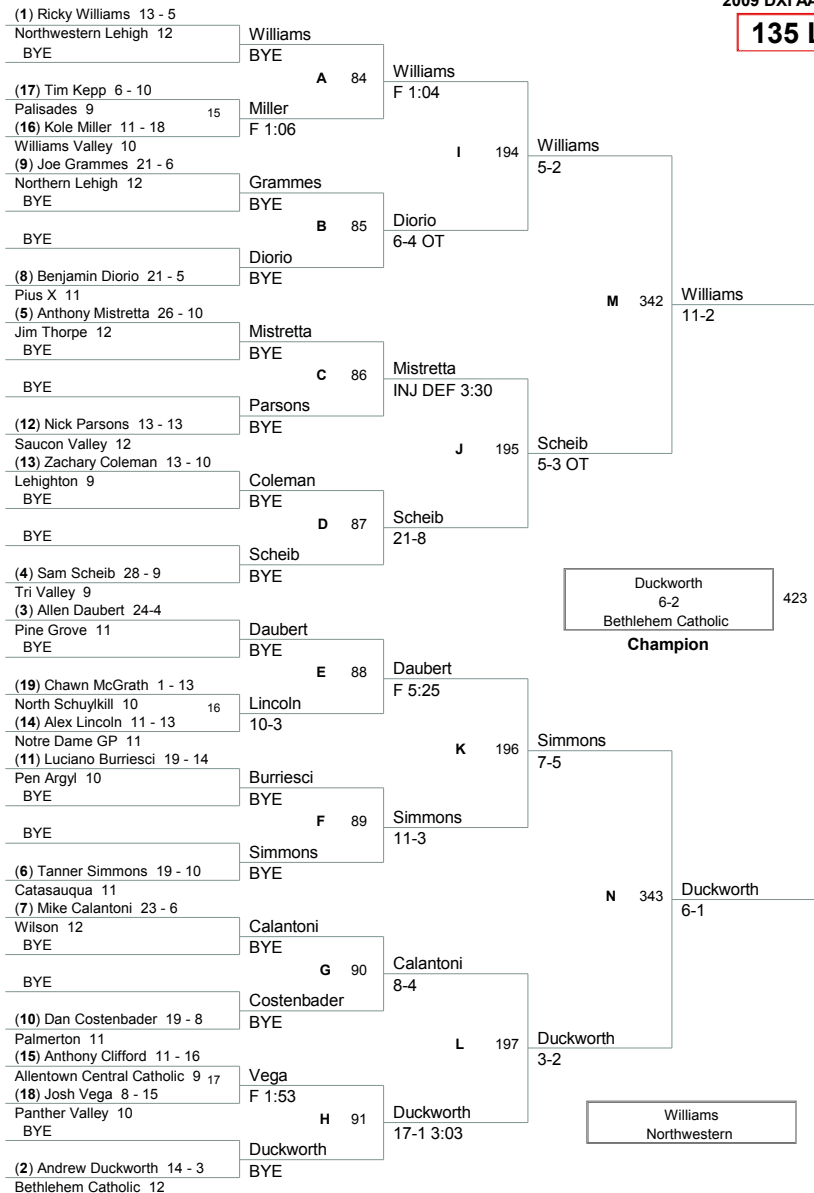

# District XI Wrestling 2008 – 09

AAA Team Championship			
Fri Jan 30	Fri Jan 30	Sat Jan 31	Sat Jan 31
	1 Northampton		
8 Stroudsburg	@ 6:00	1 Northampton 57 -10	
@ 4:30	8 Stroudsburg 66 - 18	@ 1:00 pm	
9 Pleasant Valley			1 Northampton 40 -25
	4 Parkland	4 Parkland 36 - 25	
	@ 7:45		
	5 Liberty		@ 6:00 pm
			1 Northampton 47 - 19
	3 Easton	3 Easton 36 - 15	
	@ 7:45		
	6 Nazareth	@ 1:00 pm	2 Blue Mountain 32 - 29
	2 Blue Mountain	2 Blue Mountain 45 - 28	
7 Whitehall	@ 6:00		
@ 4:30	7 Whitehall 63 - 17		
10 Pocono Mt East			

2009 DXI AA  
2009 DXI AA Division

**112 Lbs**

2009 DXI AA  
2009 DXI AA Division

**125 Lbs**

2009 DXI AA  
2009 DXI AA Division

**130 Lbs**

2009 DXI AA  
2009 DXI AA Division

**135 Lbs**