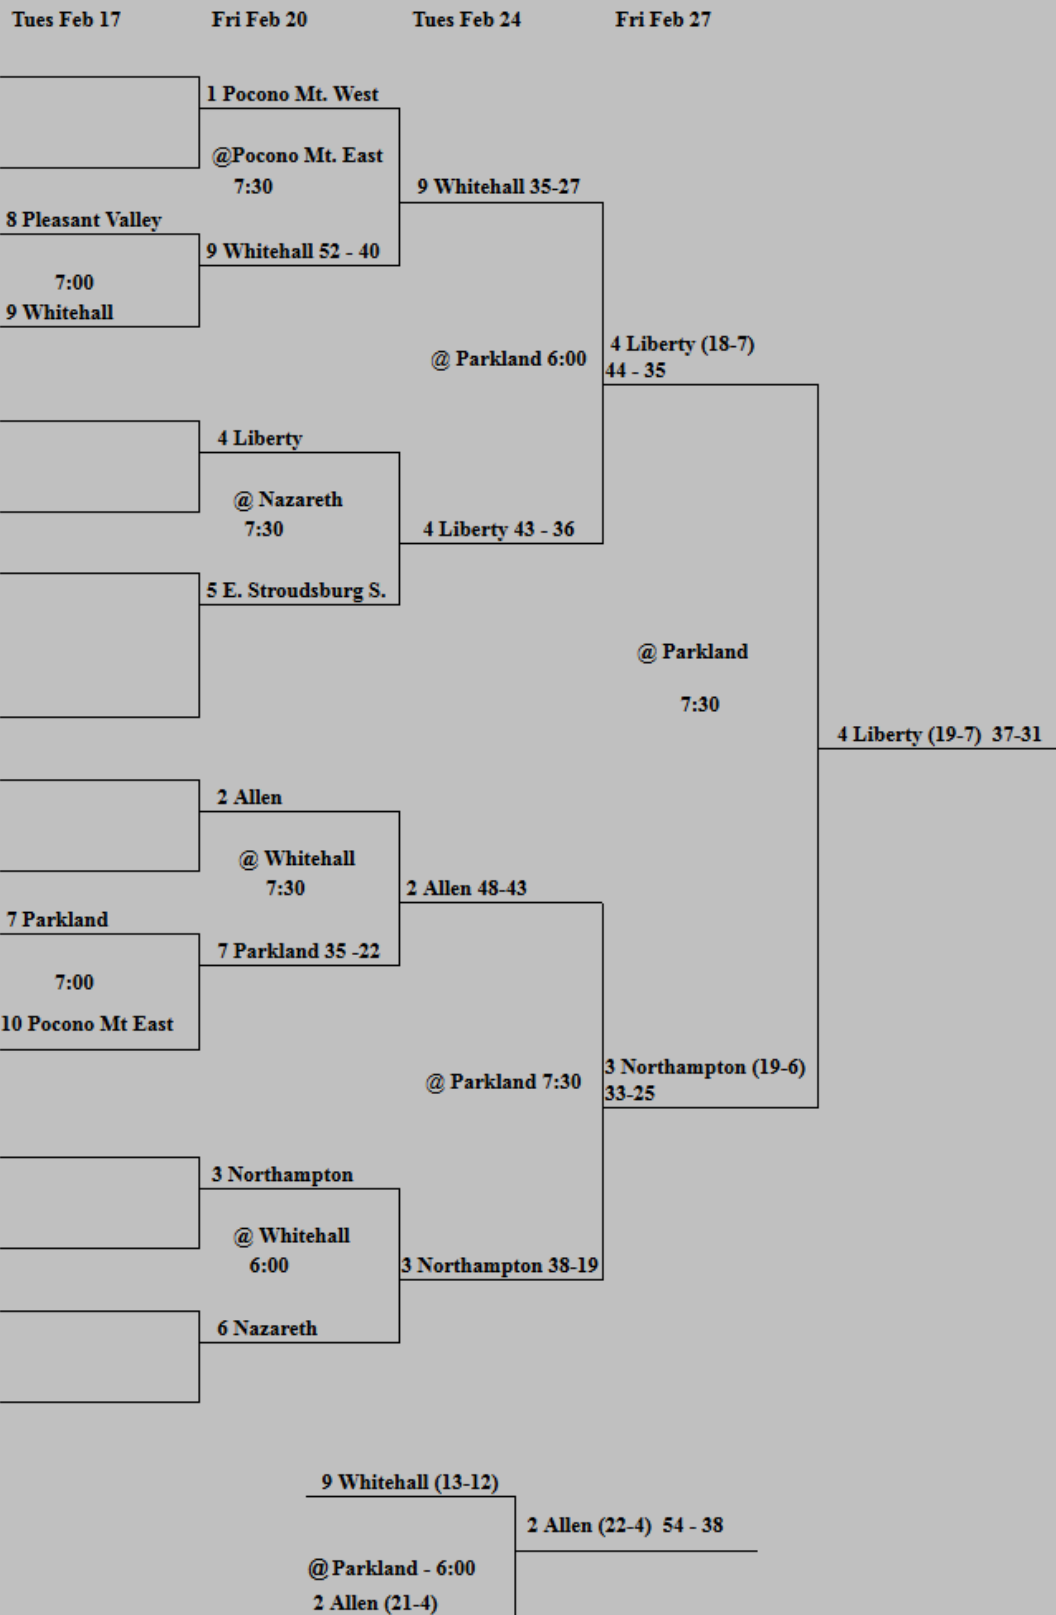

District XI Girls Basketball 2008 – 09

-----Class AAAA-----

Girls AAAA

Class AAA

Girls AAA

Wed Feb 18	Sat Feb 21	Wed Feb 25	Sat Feb 28
	1 Central Catholic		
	@ Allen		
	2:30	1 Central Catholic	
		46 - 23	
8 Northwestern	9 So Lehigh 31 - 27		
7:00			
9 Southern Lehigh		@ Allen	1 Central Catholic
		6:00	(23-3) 45-24
	4 Bethlehem Catholic		
	@Allen		
	1:00	4 Bethlehem	
		Catholic 48-30	
	5 Lehighton		
			@ Shawnee
			Middle School
			Easton 3:00
	2 Bangor		1 Central Catholic
	@ Pleasant Valley		(24-3) 59-31
	4:00	2 Bangor 57 - 45	
7 North Schuylkill	7 No Schuylkill 64-55		
ppd to 2/19 7:00			
10 Wilson		@ Pleasant Valley	
		6:00	2 Bangor (24-2)
			44-30
	3 Northern Lehigh		
	@ Northampton		
	7:30	3 No Lehigh 35-28	
	6 Blue Mountain		

-----Class AA-----

Girls AA

Fri Feb 20

Tues Feb 24

Fri Feb 27

-----Class A-----

Girls A

Wed Feb 18

Sat Feb 21

Wed Feb 25

Sat Feb 28