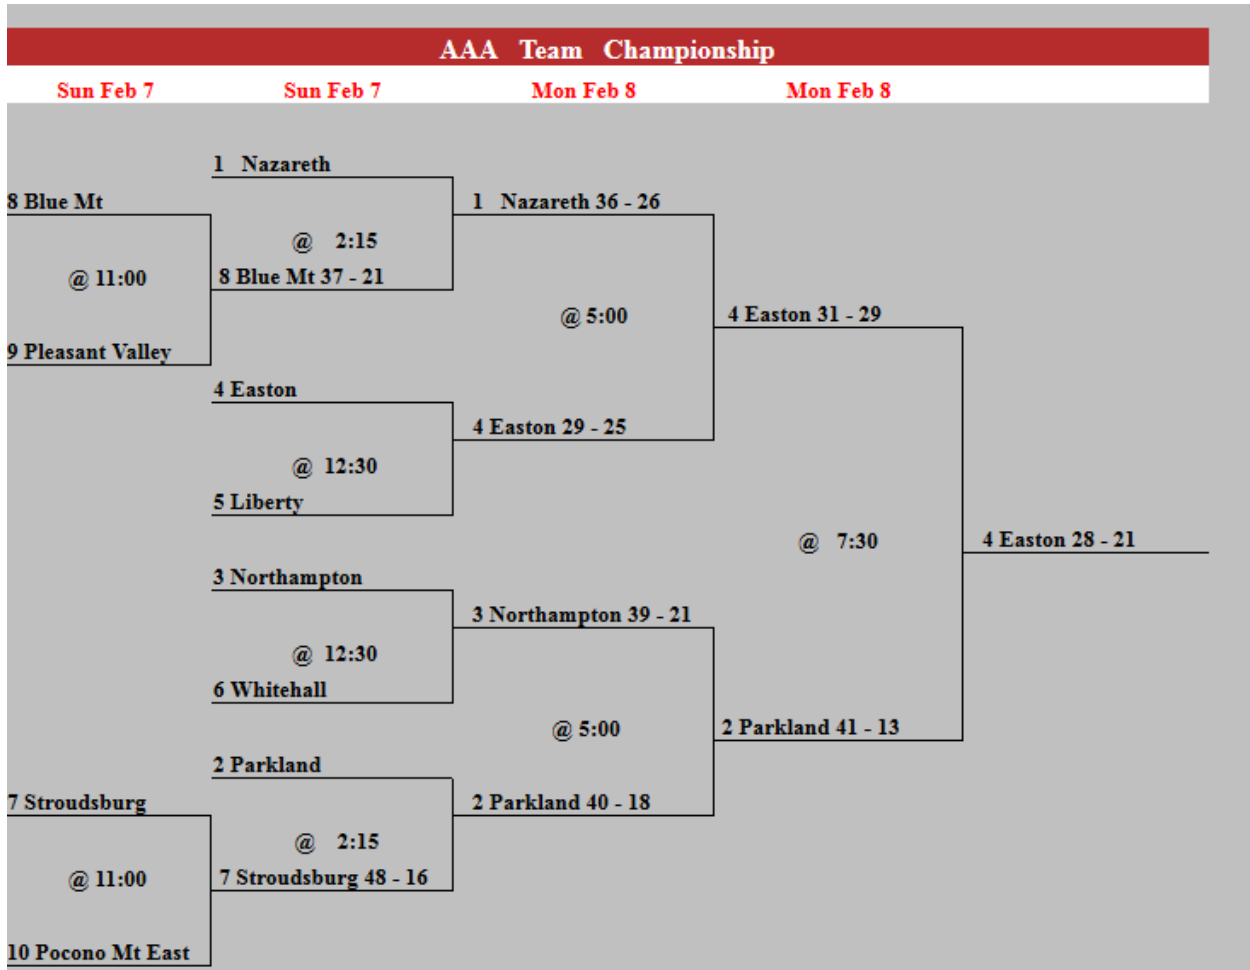

District XI Wrestling 2009 – 10

AA Team Championship

Sun Feb 7

Sun Feb 7

Mon Feb 8

Mon Feb 8

Plc	Points	Team	CH	CO
1	238.5	Parkland	-	-
2	191.5	Nazareth	-	-
3	186.5	Easton	-	-
4	177	Blue Mountain	-	-
5	163	Liberty	-	-
6	149.5	Northampton	-	-
7	109	Pleasant Valley	-	-
8	104	Whitehall	-	-
9	99.5	Stroudsburg	-	-
10	74	Emmaus	-	-
11	60.5	East Stroudsburg South	-	-
12	55	Pocono Mountain East	-	-
13	48	Freedom	-	-
14	37	Pocono Mountain West	-	-
15	33	Allen	-	-
16	31	Bangor	-	-
17	27.5	Dieruff	-	-
18	23.5	Pottsville	-	-
19	19	Southern Lehigh	-	-
20	16	East Stroudsburg North	-	-