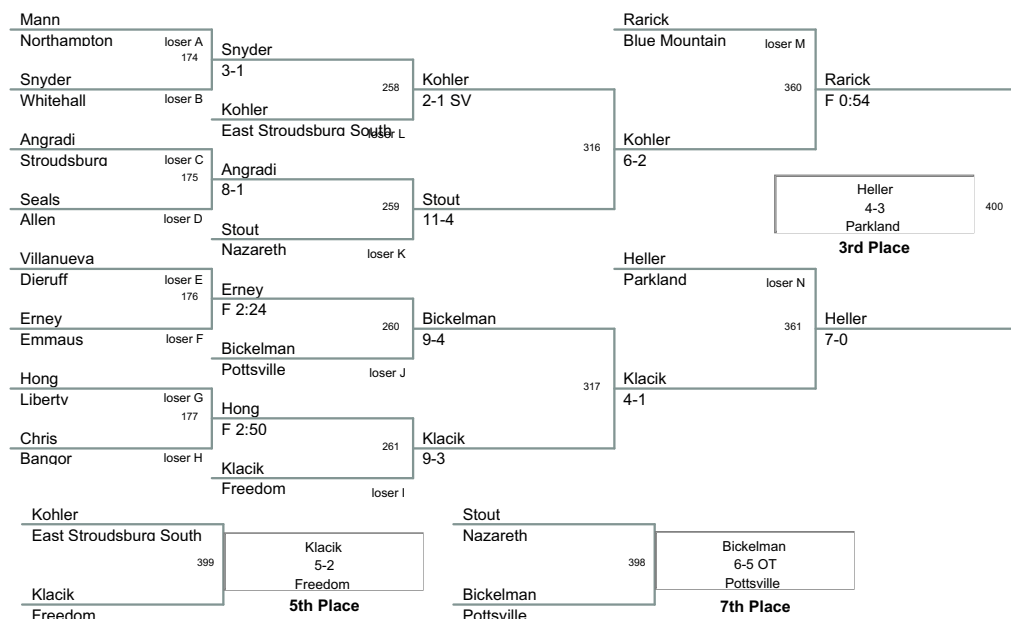

2010 District XI AAA
2010 District X Division

135 Lbs