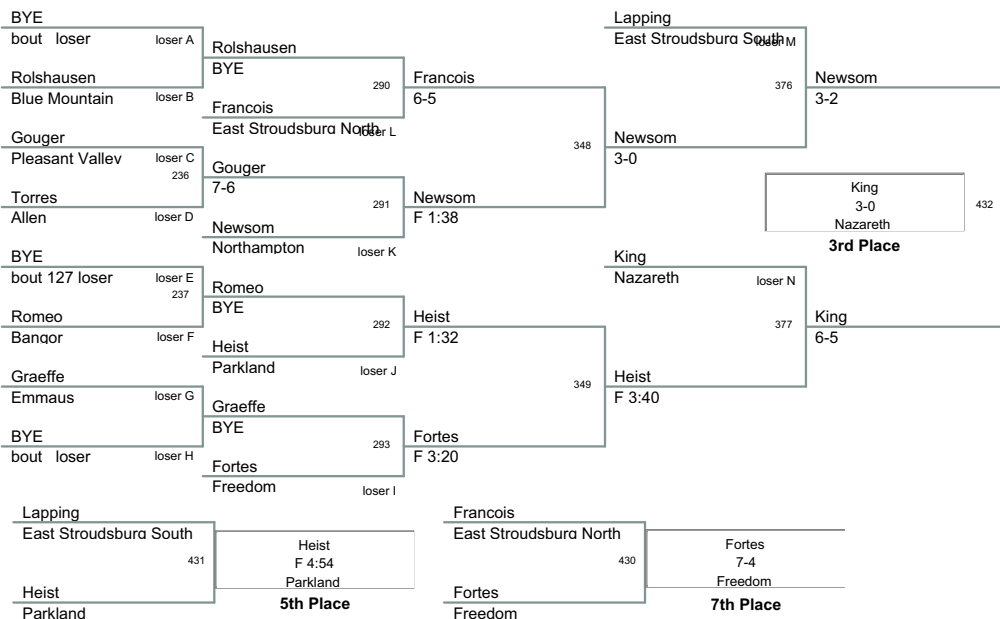

171 Lbs

2010 District XI AAA
2010 District X Division

189 Lbs

2010 District XI AAA
2010 District X Division

215 Lbs

2010 District XI AAA
2010 District X Division

285 Lbs

Plc	Points	Team	CH	CO
1	198	Saucon Valley	-	-
2	177	Pen Argyl	-	-
3	162.5	Bethlehem Catholic	-	-
4	153	Pius X	-	-
5	141	Northern Lehigh	-	-
6	124.5	Lehighton	-	-
7	115	Tri Valley	-	-
8	87	Panther Valley	-	-
9	82	Catasauqua	-	-
10	74	Notre Dame - Green Pond	-	-
11	63.5	Pine Grove Area	-	-
12	59	Northwestern Lehigh	-	-
13	56	Tamaqua	-	-
14	53	North Schuylkill	-	-
15	46.5	Williams Valley	-	-
16	46	Palmerton	-	-
17	40.5	Mahanoy Area	-	-
18	37.5	Allentown Central Cath	-	-
19	36	Wilson Area	-	-
20	24.5	Jim Thorpe	-	-
21	23	Schuylkill Haven	-	-
22	21	Palisades	-	-
23	15.5	Salisbury	-	-