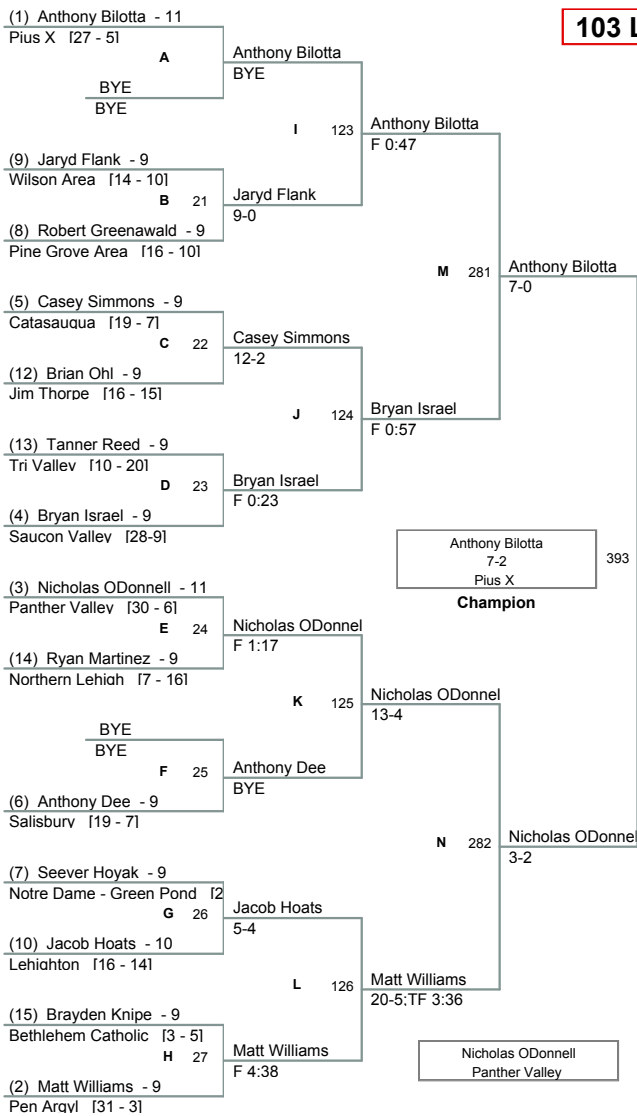

Plc	Points	Team	CH	CO
1	198	Saucon Valley	-	-
2	177	Pen Argyl	-	-
3	162.5	Bethlehem Catholic	-	-
4	153	Pius X	-	-
5	141	Northern Lehigh	-	-
6	124.5	Lehighton	-	-
7	115	Tri Valley	-	-
8	87	Panther Valley	-	-
9	82	Catasauqua	-	-
10	74	Notre Dame - Green Pond	-	-
11	63.5	Pine Grove Area	-	-
12	59	Northwestern Lehigh	-	-
13	56	Tamaqua	-	-
14	53	North Schuylkill	-	-
15	46.5	Williams Valley	-	-
16	46	Palmerton	-	-
17	40.5	Mahanoy Area	-	-
18	37.5	Allentown Central Cath	-	-
19	36	Wilson Area	-	-
20	24.5	Jim Thorpe	-	-
21	23	Schuylkill Haven	-	-
22	21	Palisades	-	-
23	15.5	Salisbury	-	-

Team Scores ALL divisions @ Sun, 28 Feb 2010 22:57:02

District XI AA
District XI AA Division

103 Lbs