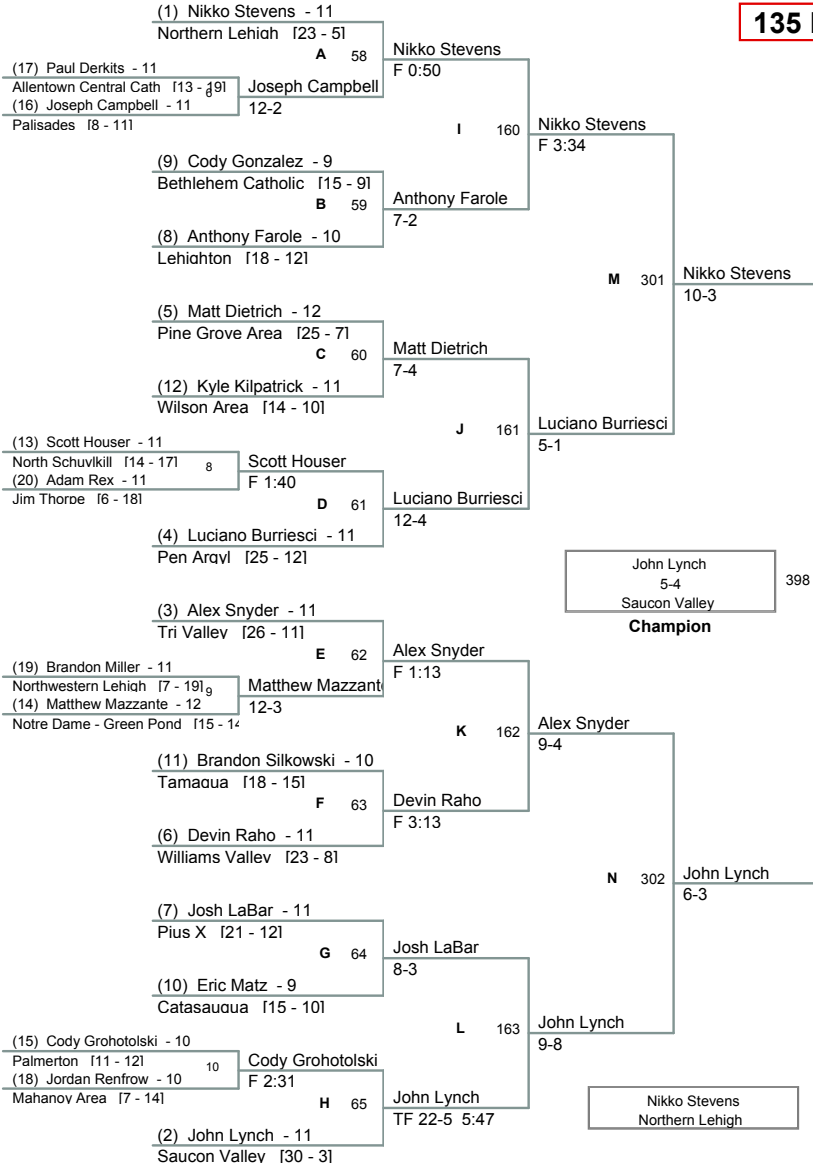

125 Lbs

District XI AA
District XI AA Division

130 Lbs

District XI AA
District XI AA Division

135 Lbs

District XI AA
District XI AA Division

140 Lbs

District XI AA
District XI AA Division