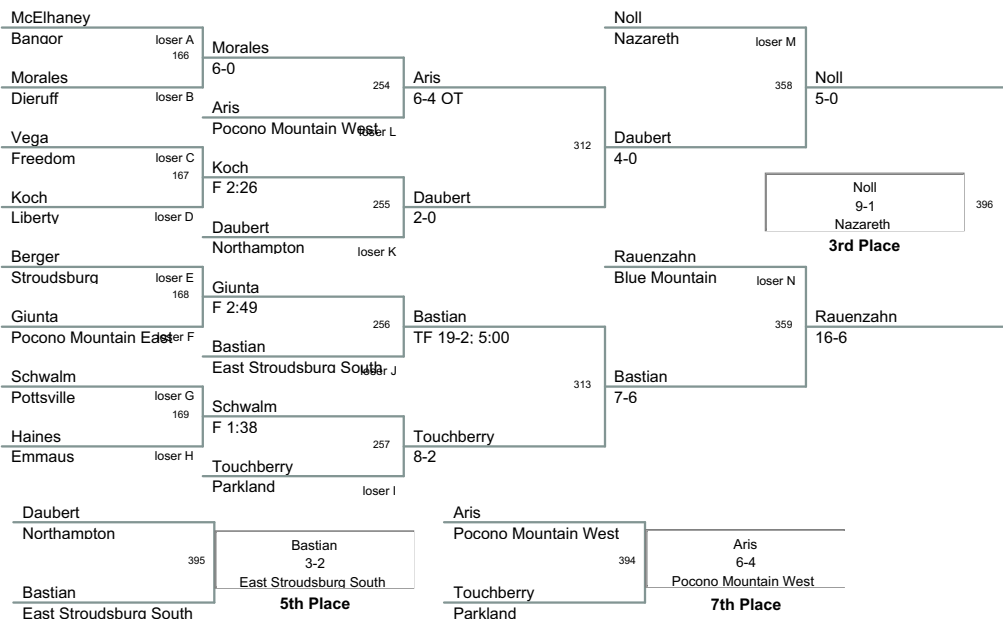

2010 District XI AAA
2010 District X Division

130 Lbs