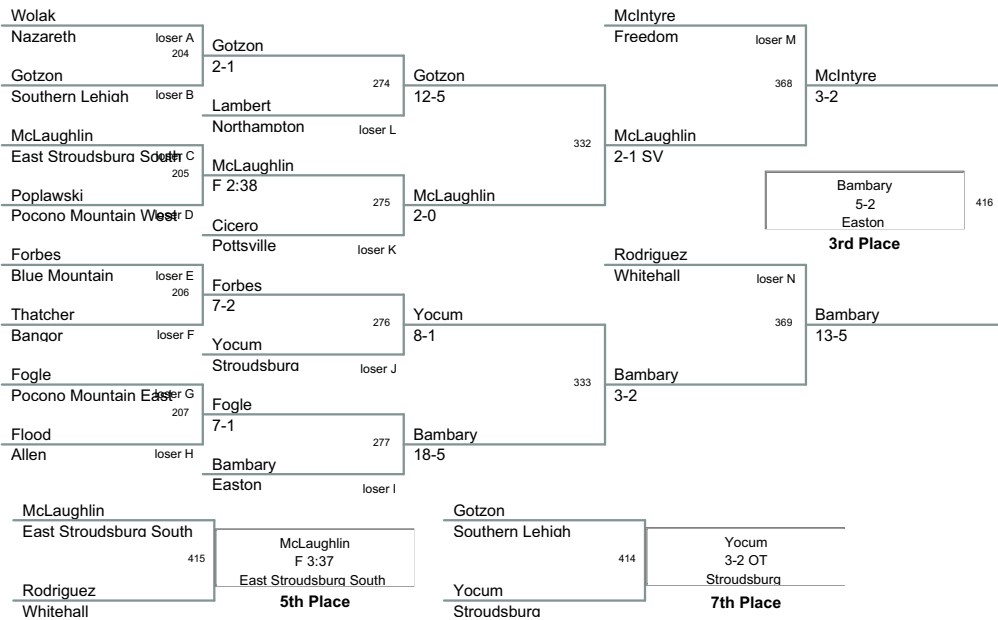

2010 District XI AAA
2010 District X Division

160 Lbs