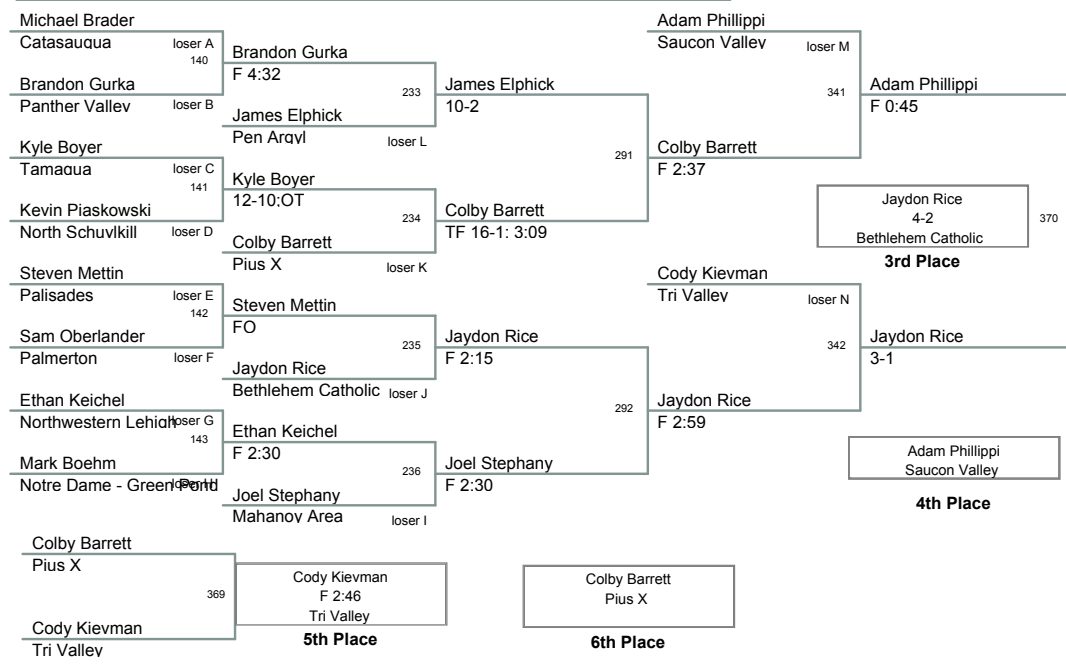

Team Scores ALL divisions @ Sun, 28 Feb 2010 22:57:02

District XI AA
District XI AA Division

103 Lbs

District XI AA
District XI AA Division

112 Lbs

District XI AA
District XI AA Division

119 Lbs

District XI AA
District XI AA Division