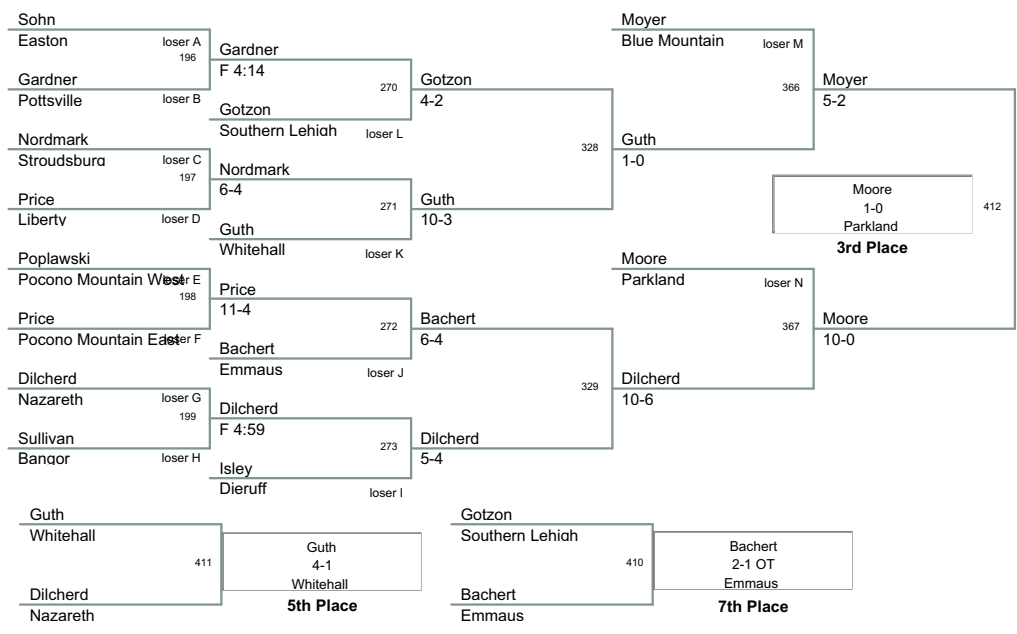

2010 District XI AAA
2010 District X Division

152 Lbs