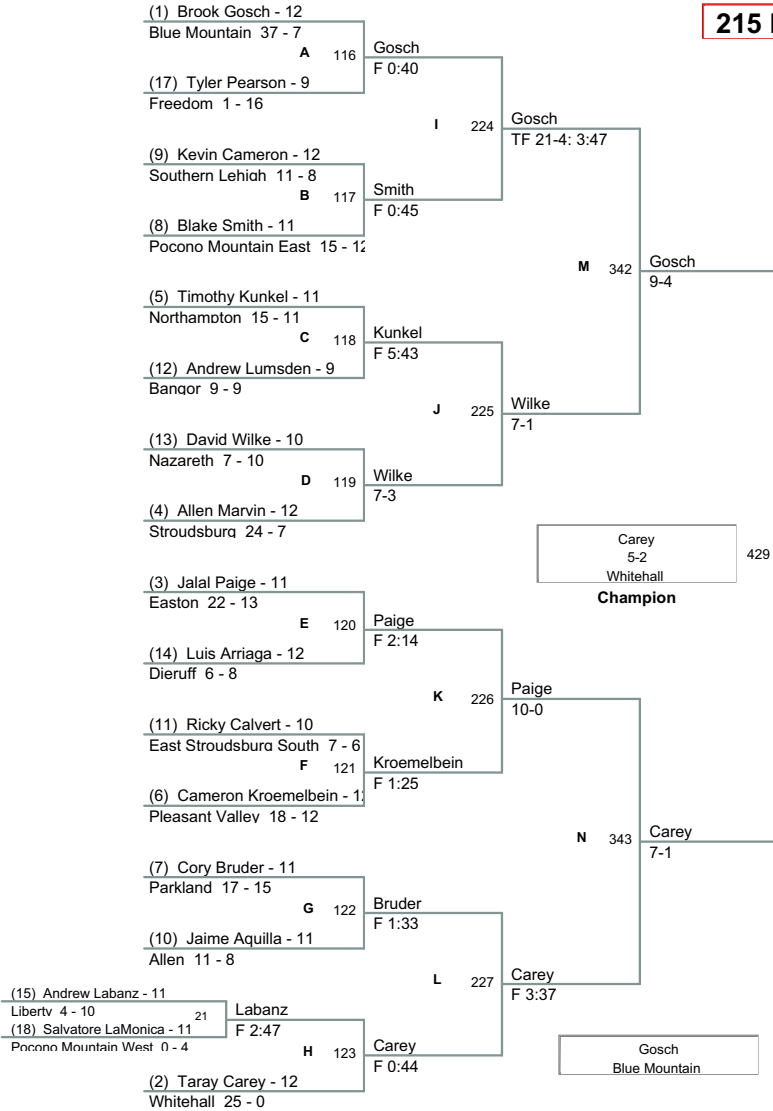

171 Lbs

2010 District XI AAA
2010 District X Division

189 Lbs

2010 District XI AAA
2010 District X Division

215 Lbs

2010 District XI AAA
2010 District X Division

285 Lbs

Plc	Points	Team	CH	CO
1	198	Saucon Valley	-	-
2	177	Pen Argyl	-	-
3	162.5	Bethlehem Catholic	-	-
4	153	Pius X	-	-
5	141	Northern Lehigh	-	-
6	124.5	Lehighton	-	-
7	115	Tri Valley	-	-
8	87	Panther Valley	-	-
9	82	Catasauqua	-	-
10	74	Notre Dame - Green Pond	-	-
11	63.5	Pine Grove Area	-	-
12	59	Northwestern Lehigh	-	-
13	56	Tamaqua	-	-
14	53	North Schuylkill	-	-
15	46.5	Williams Valley	-	-
16	46	Palmerton	-	-
17	40.5	Mahanoy Area	-	-
18	37.5	Allentown Central Cath	-	-
19	36	Wilson Area	-	-
20	24.5	Jim Thorpe	-	-
21	23	Schuylkill Haven	-	-
22	21	Palisades	-	-
23	15.5	Salisbury	-	-