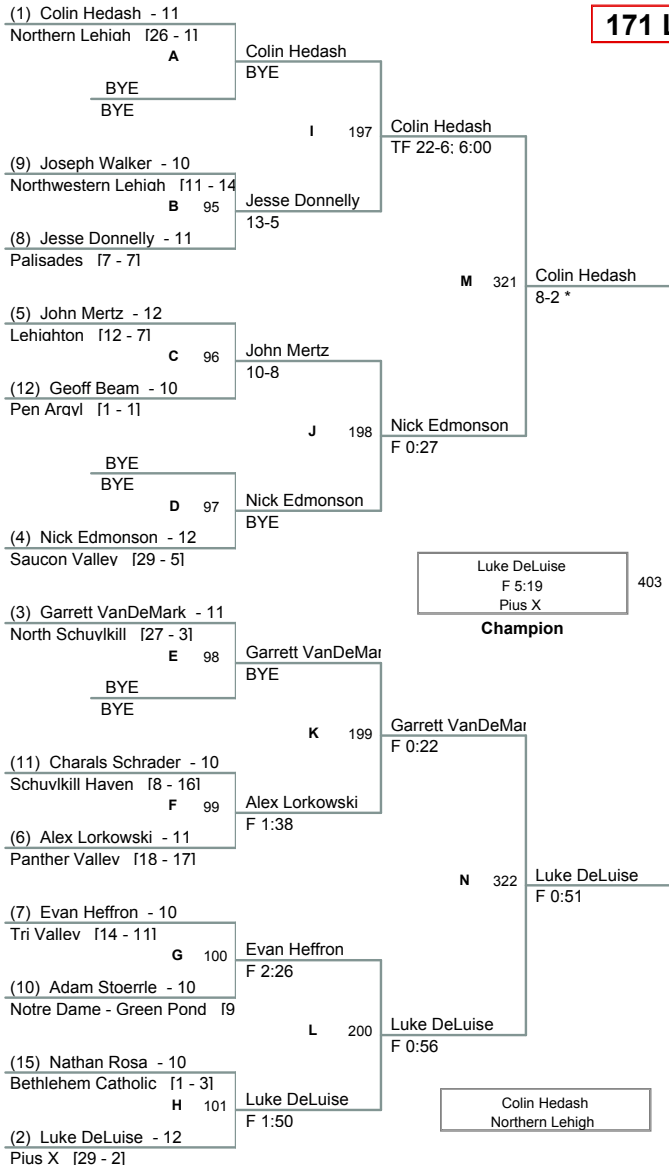

District XI Wrestling 2009 – 10

AA Team Championship

Sun Feb 7

Sun Feb 7

Mon Feb 8

Mon Feb 8

Plc	Points	Team	CH	CO
1	238.5	Parkland	-	-
2	191.5	Nazareth	-	-
3	186.5	Easton	-	-
4	177	Blue Mountain	-	-
5	163	Liberty	-	-
6	149.5	Northampton	-	-
7	109	Pleasant Valley	-	-
8	104	Whitehall	-	-
9	99.5	Stroudsburg	-	-
10	74	Emmaus	-	-
11	60.5	East Stroudsburg South	-	-
12	55	Pocono Mountain East	-	-
13	48	Freedom	-	-
14	37	Pocono Mountain West	-	-
15	33	Allen	-	-
16	31	Bangor	-	-
17	27.5	Dieruff	-	-
18	23.5	Pottsville	-	-
19	19	Southern Lehigh	-	-
20	16	East Stroudsburg North	-	-

145 Lbs

District XI AA
District XI AA Division

152 Lbs

District XI AA
District XI AA Division

160 Lbs

District XI AA
District XI AA Division

171 Lbs

District XI AA
District XI AA Division