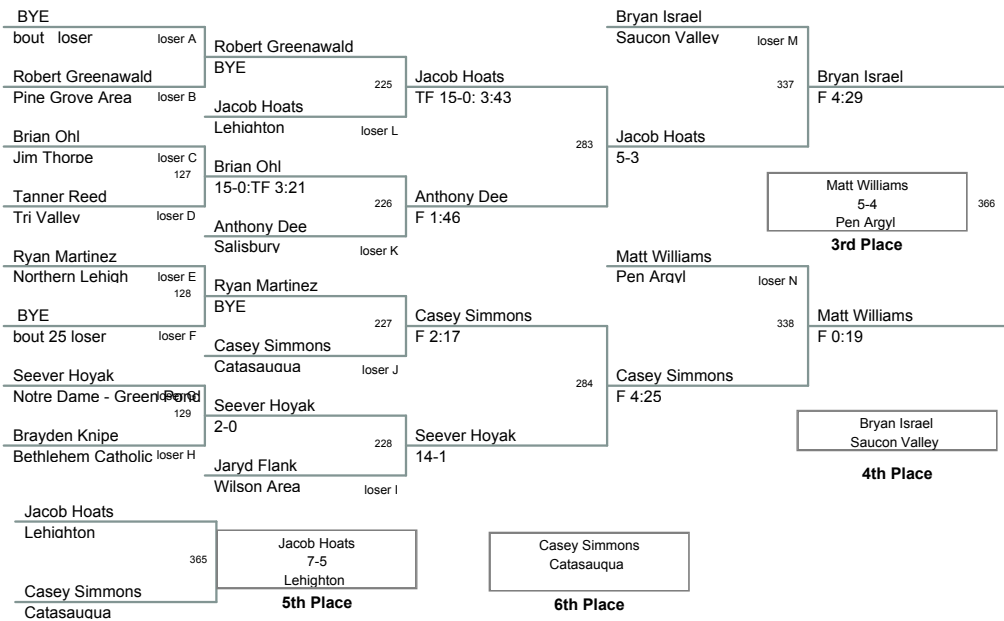

Plc	Points	Team	CH	CO
1	198	Saucon Valley	-	-
2	177	Pen Argyl	-	-
3	162.5	Bethlehem Catholic	-	-
4	153	Pius X	-	-
5	141	Northern Lehigh	-	-
6	124.5	Lehighton	-	-
7	115	Tri Valley	-	-
8	87	Panther Valley	-	-
9	82	Catasauqua	-	-
10	74	Notre Dame - Green Pond	-	-
11	63.5	Pine Grove Area	-	-
12	59	Northwestern Lehigh	-	-
13	56	Tamaqua	-	-
14	53	North Schuylkill	-	-
15	46.5	Williams Valley	-	-
16	46	Palmerton	-	-
17	40.5	Mahanoy Area	-	-
18	37.5	Allentown Central Cath	-	-
19	36	Wilson Area	-	-
20	24.5	Jim Thorpe	-	-
21	23	Schuylkill Haven	-	-
22	21	Palisades	-	-
23	15.5	Salisbury	-	-

Team Scores ALL divisions @ Sun, 28 Feb 2010 22:57:02

District XI AA
District XI AA Division

103 Lbs