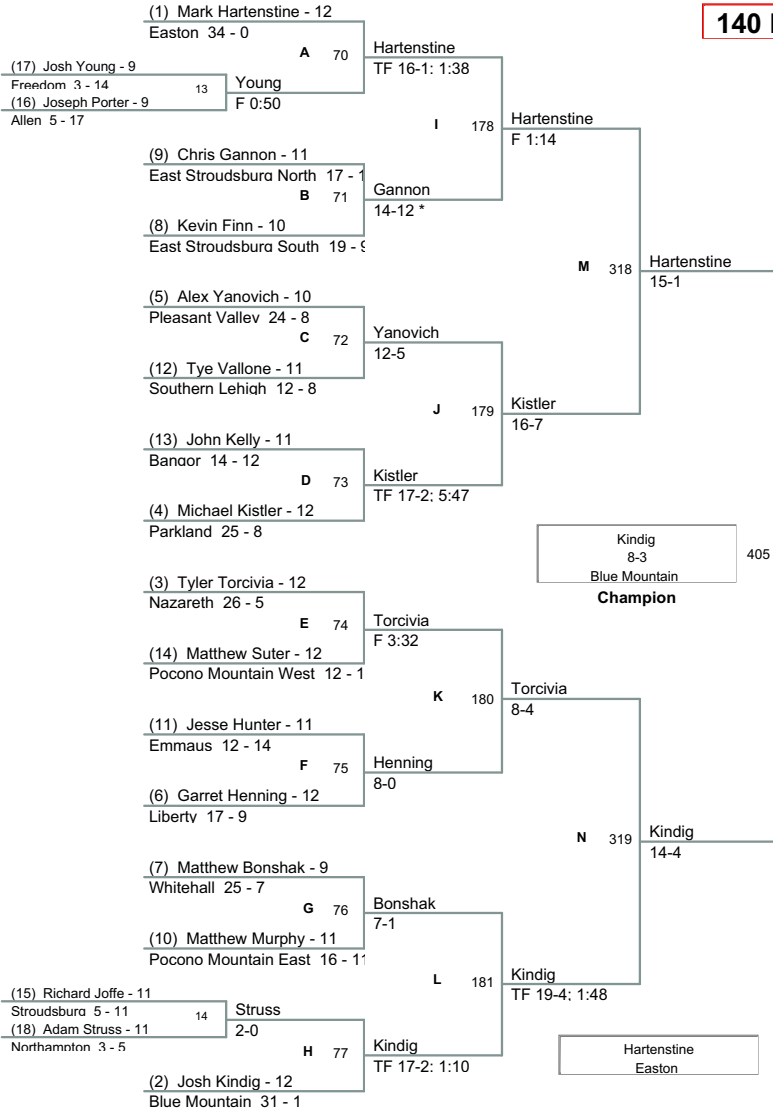

2010 District XI AAA
2010 District X Division

140 Lbs