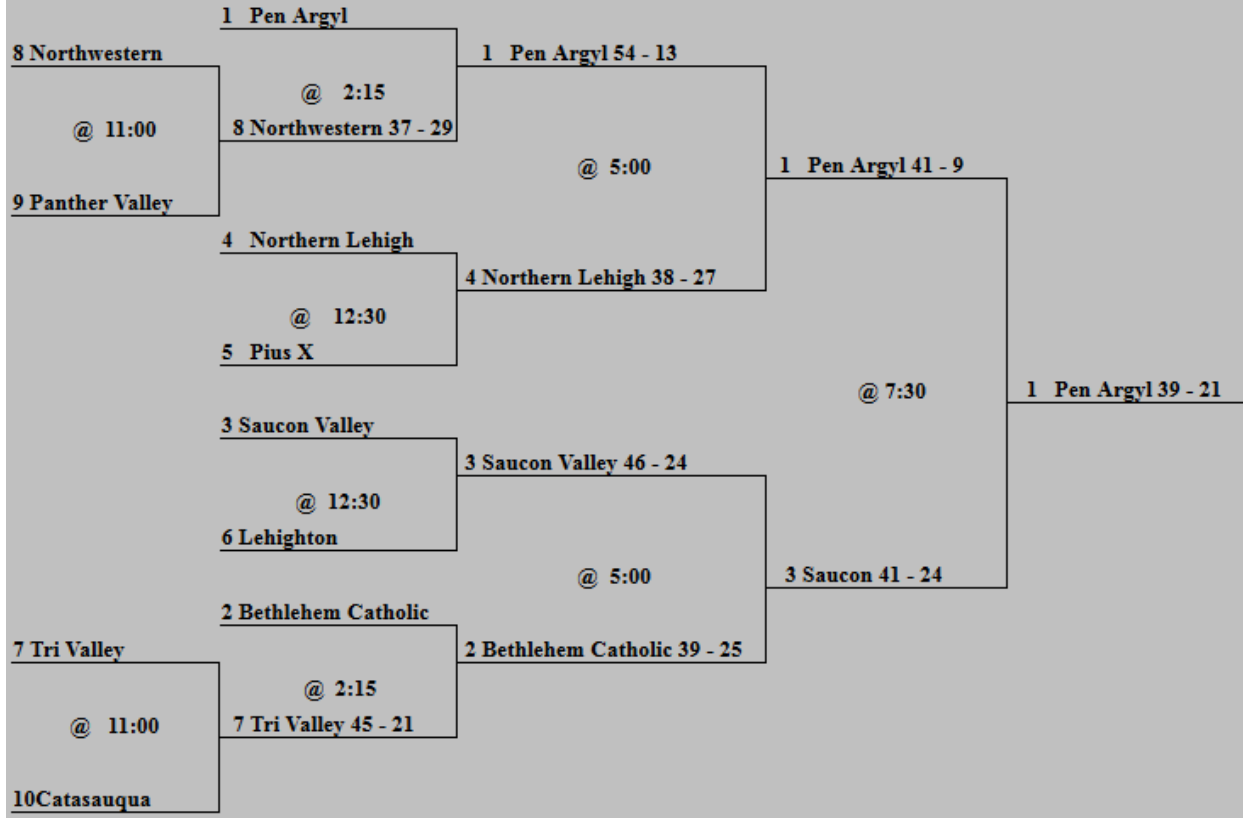

District XI Wrestling 2009 – 10

AA Team Championship

Sun Feb 7

Sun Feb 7

Mon Feb 8

Mon Feb 8

Plc	Points	Team	CH	CO
1	238.5	Parkland	-	-
2	191.5	Nazareth	-	-
3	186.5	Easton	-	-
4	177	Blue Mountain	-	-
5	163	Liberty	-	-
6	149.5	Northampton	-	-
7	109	Pleasant Valley	-	-
8	104	Whitehall	-	-
9	99.5	Stroudsburg	-	-
10	74	Emmaus	-	-
11	60.5	East Stroudsburg South	-	-
12	55	Pocono Mountain East	-	-
13	48	Freedom	-	-
14	37	Pocono Mountain West	-	-
15	33	Allen	-	-
16	31	Bangor	-	-
17	27.5	Dieruff	-	-
18	23.5	Pottsville	-	-
19	19	Southern Lehigh	-	-
20	16	East Stroudsburg North	-	-