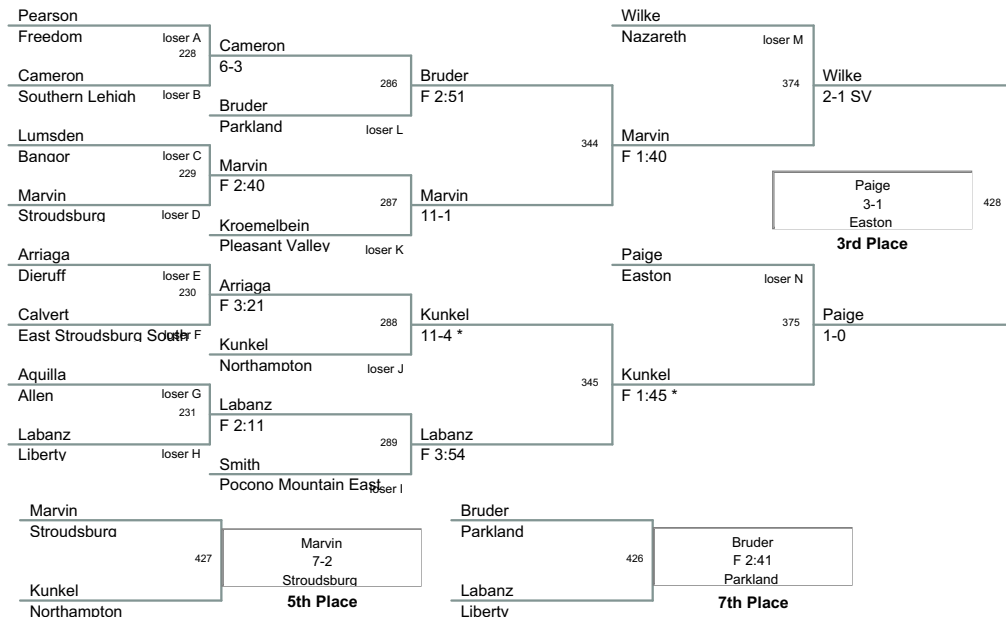

171 Lbs

2010 District XI AAA
2010 District X Division

189 Lbs

2010 District XI AAA
2010 District X Division

215 Lbs

2010 District XI AAA
2010 District X Division

285 Lbs

Plc	Points	Team	CH	CO
1	198	Saucon Valley	-	-
2	177	Pen Argyl	-	-
3	162.5	Bethlehem Catholic	-	-
4	153	Pius X	-	-
5	141	Northern Lehigh	-	-
6	124.5	Lehighton	-	-
7	115	Tri Valley	-	-
8	87	Panther Valley	-	-
9	82	Catasauqua	-	-
10	74	Notre Dame - Green Pond	-	-
11	63.5	Pine Grove Area	-	-
12	59	Northwestern Lehigh	-	-
13	56	Tamaqua	-	-
14	53	North Schuylkill	-	-
15	46.5	Williams Valley	-	-
16	46	Palmerton	-	-
17	40.5	Mahanoy Area	-	-
18	37.5	Allentown Central Cath	-	-
19	36	Wilson Area	-	-
20	24.5	Jim Thorpe	-	-
21	23	Schuylkill Haven	-	-
22	21	Palisades	-	-
23	15.5	Salisbury	-	-