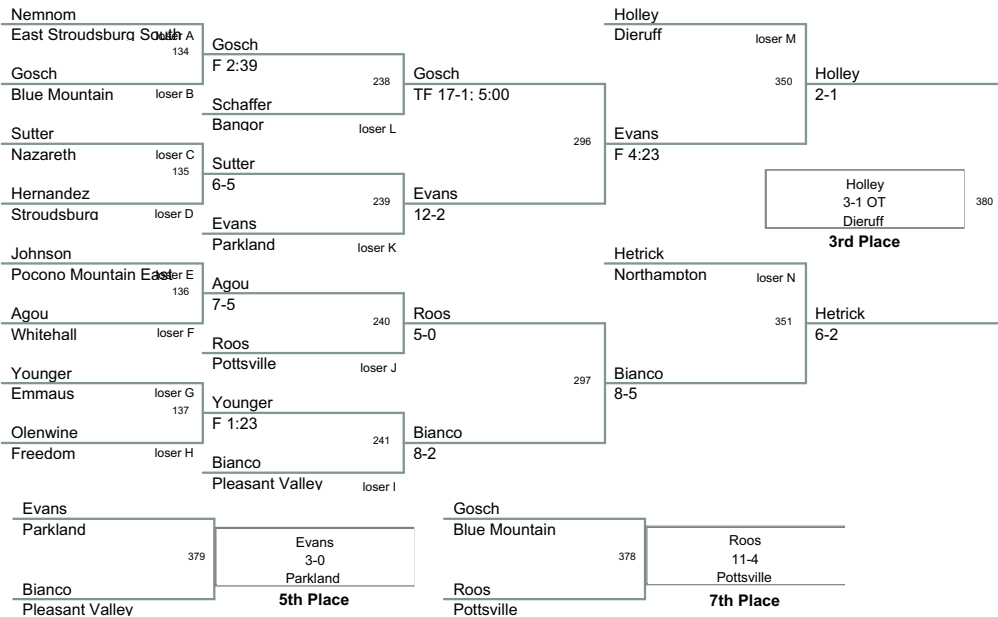

2010 District XI AAA
2010 District X Division

103 Lbs