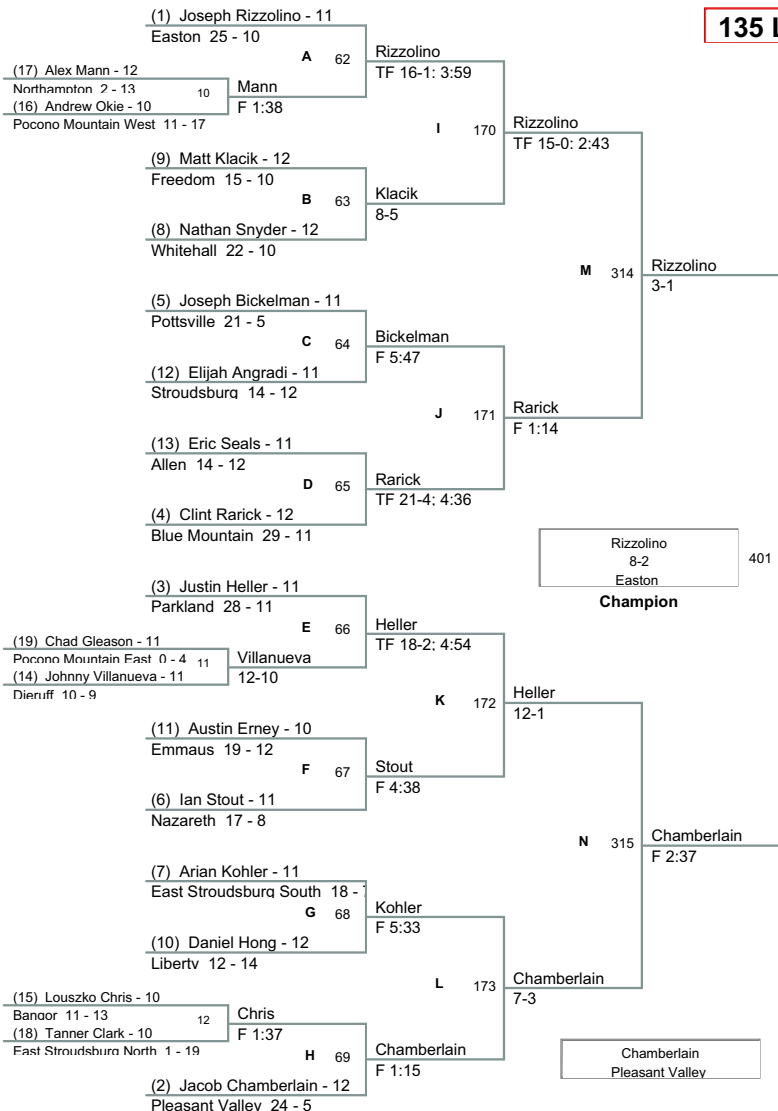

2010 District XI AAA
2010 District X Division

135 Lbs