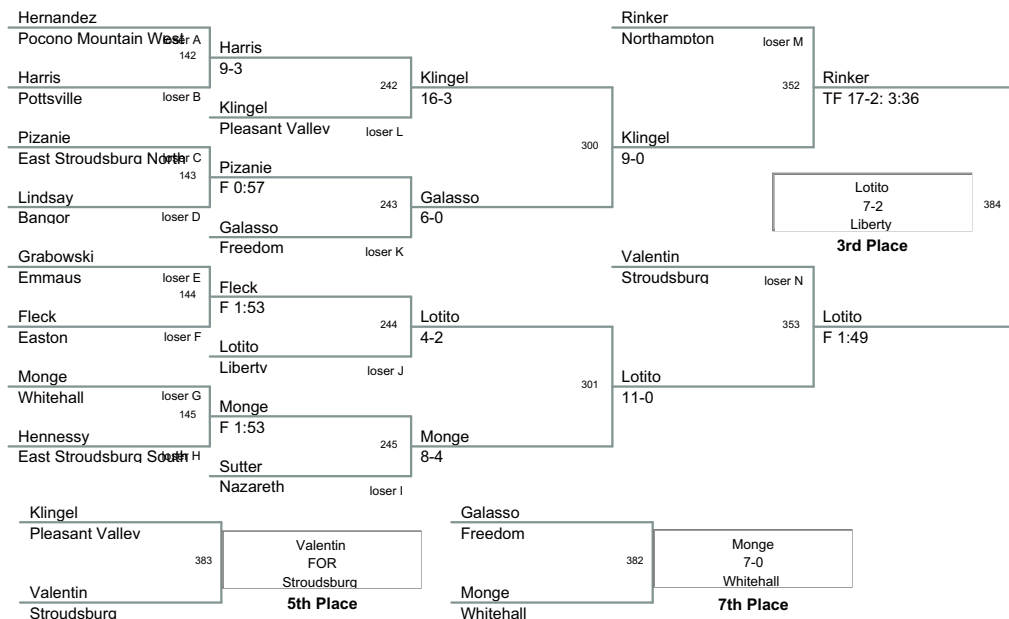

2010 District XI AAA
2010 District X Division

112 Lbs