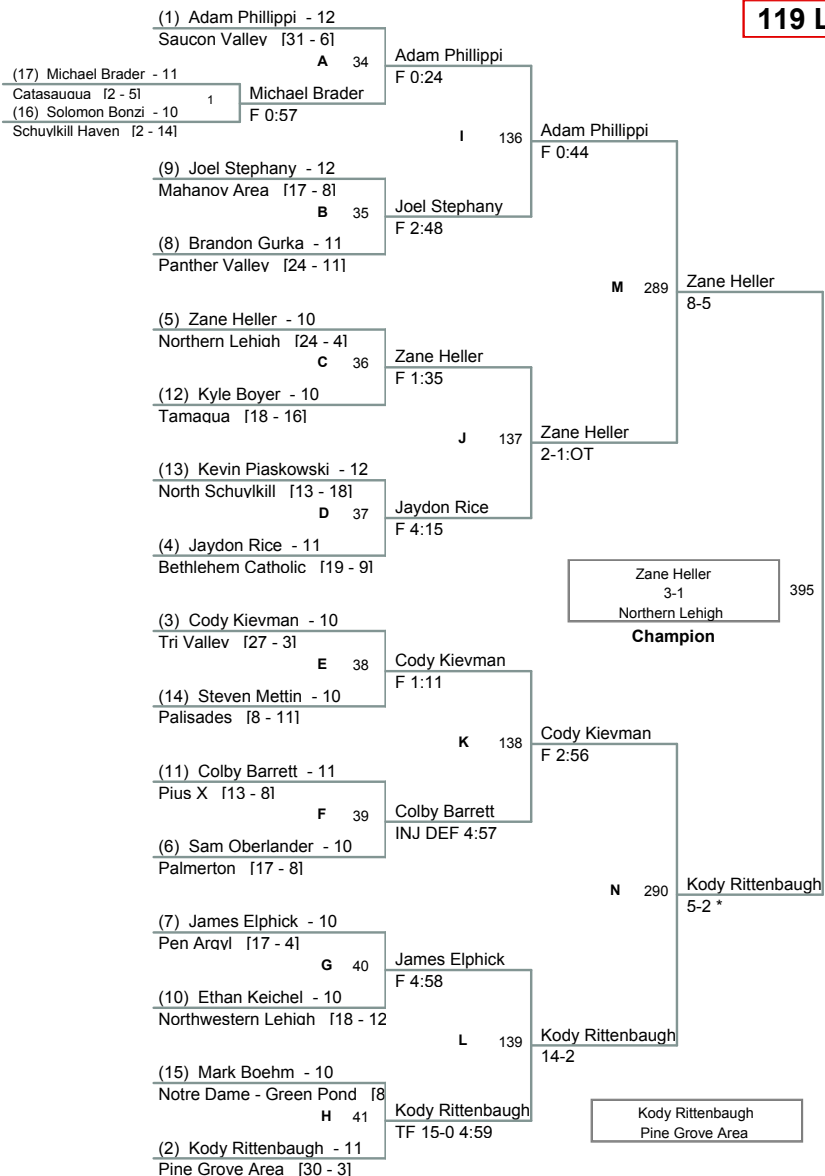

District XI AA
District XI AA Division

119 Lbs