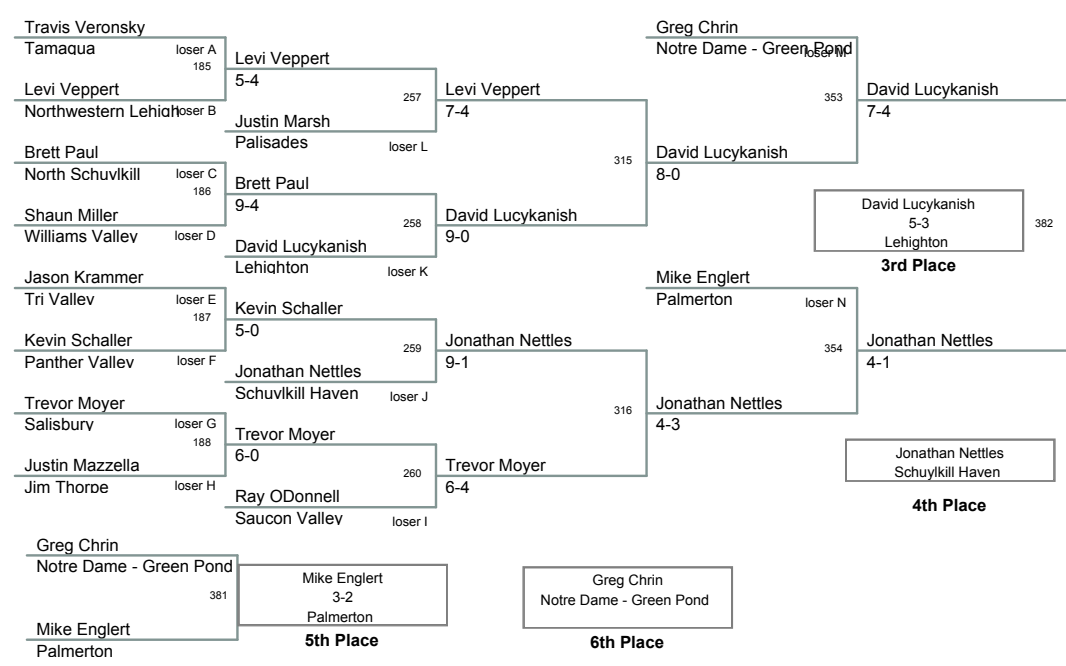

District XI AA
District XI AA Division

152 Lbs