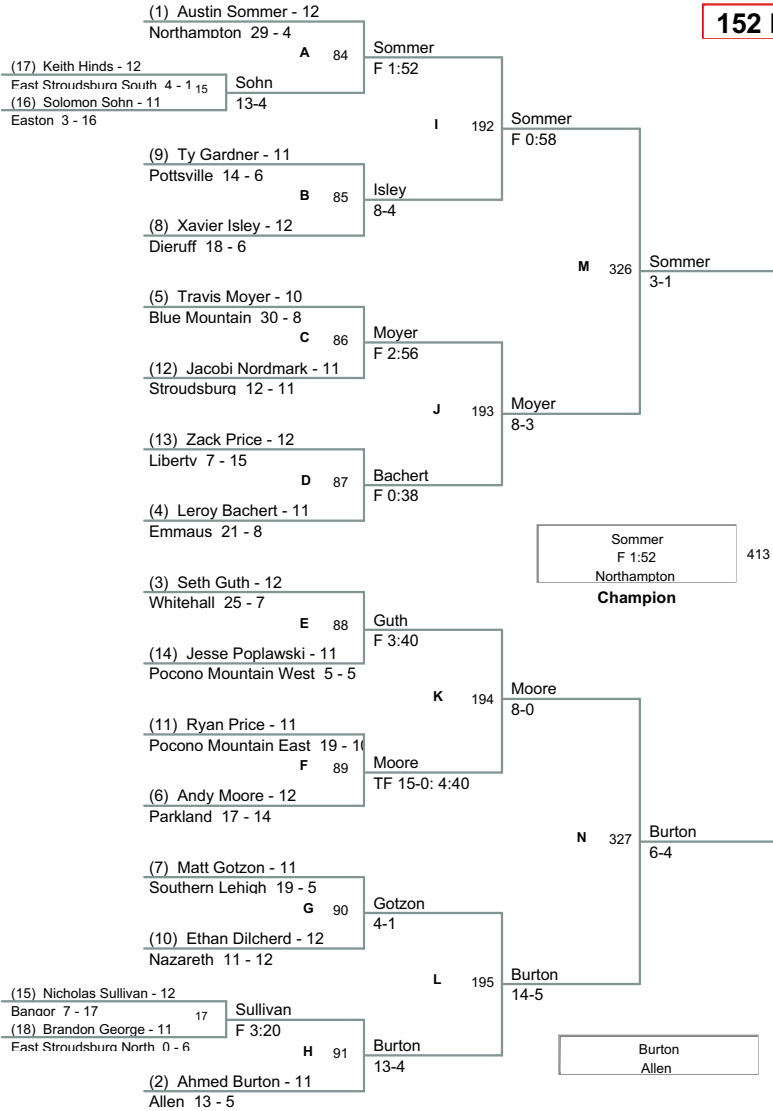

2010 District XI AAA
2010 District X Division

152 Lbs