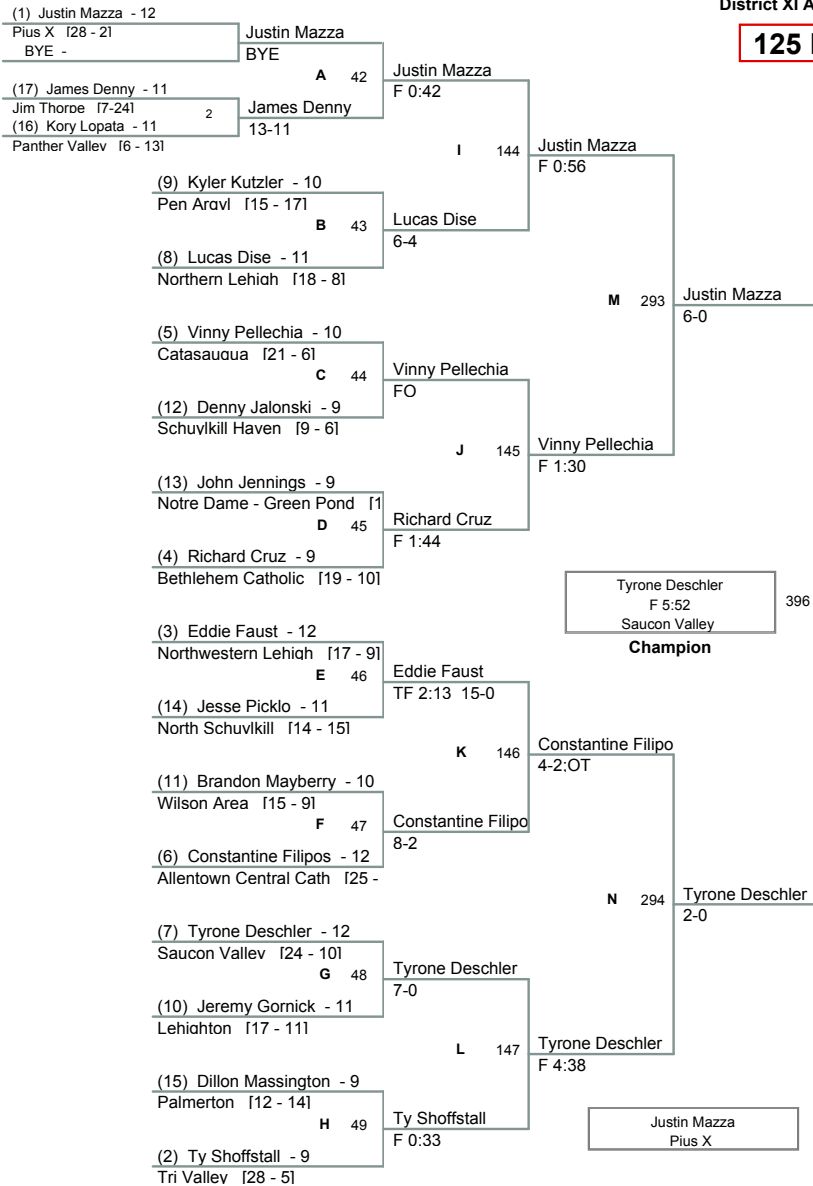

District XI AA
District XI AA Division

125 Lbs