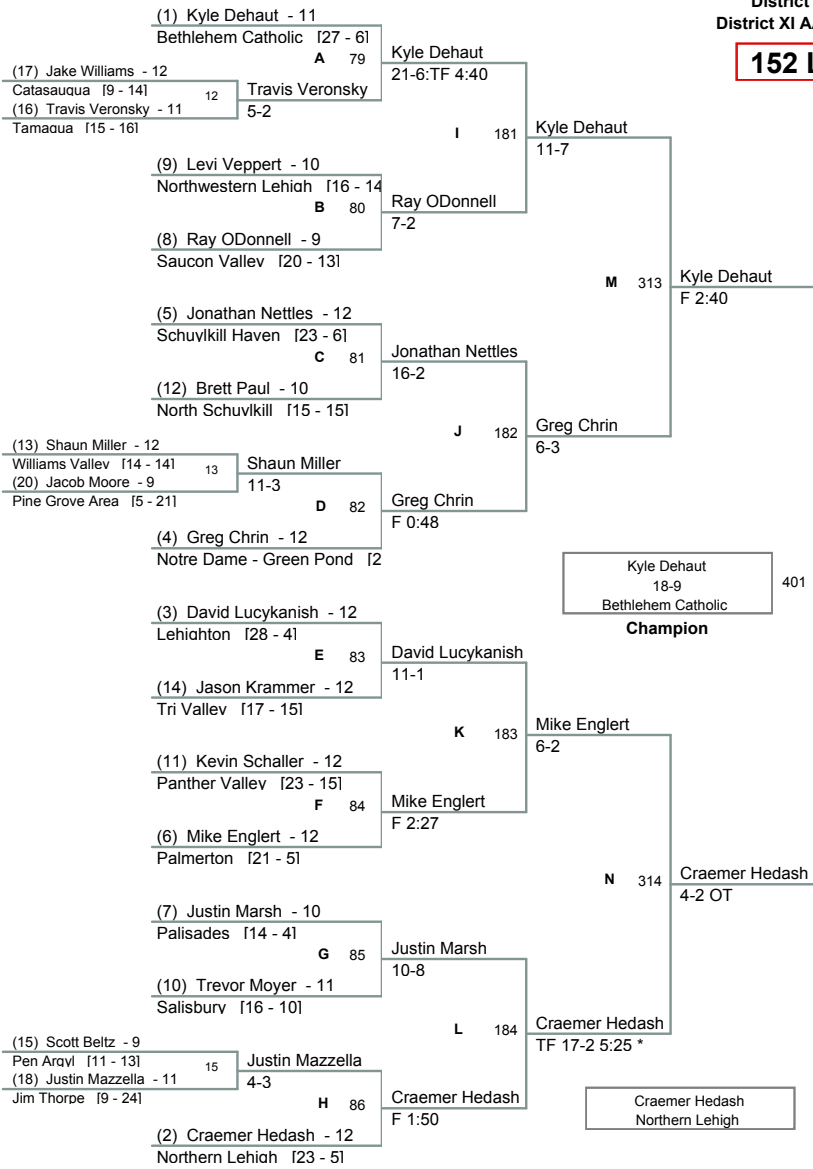

District XI AA
District XI AA Division

152 Lbs