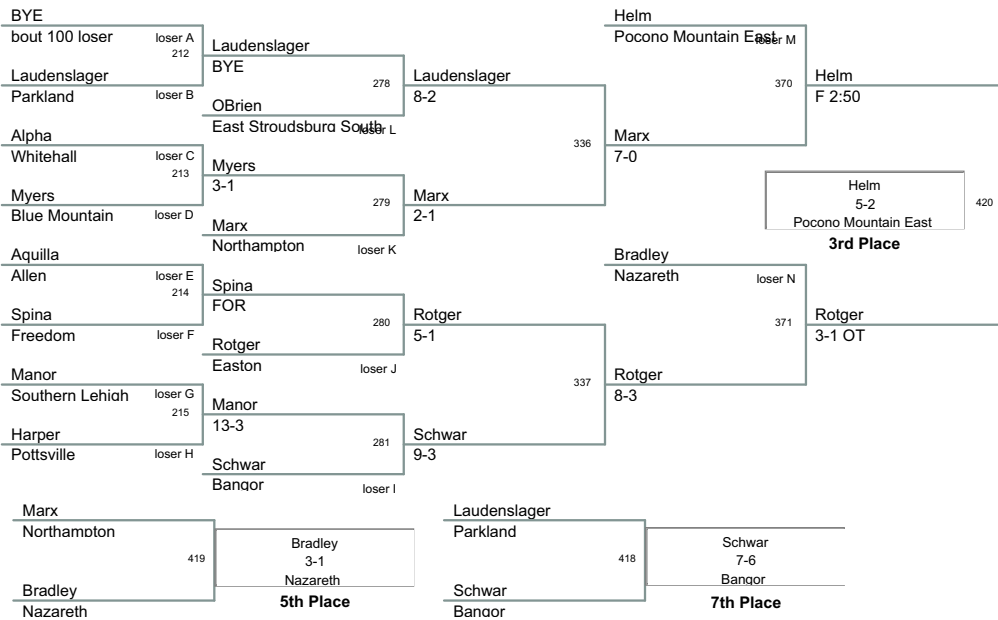

171 Lbs

2010 District XI AAA
2010 District X Division

189 Lbs

2010 District XI AAA
2010 District X Division

215 Lbs

2010 District XI AAA
2010 District X Division

285 Lbs

Plc	Points	Team	CH	CO
1	198	Saucon Valley	-	-
2	177	Pen Argyl	-	-
3	162.5	Bethlehem Catholic	-	-
4	153	Pius X	-	-
5	141	Northern Lehigh	-	-
6	124.5	Lehighton	-	-
7	115	Tri Valley	-	-
8	87	Panther Valley	-	-
9	82	Catasauqua	-	-
10	74	Notre Dame - Green Pond	-	-
11	63.5	Pine Grove Area	-	-
12	59	Northwestern Lehigh	-	-
13	56	Tamaqua	-	-
14	53	North Schuylkill	-	-
15	46.5	Williams Valley	-	-
16	46	Palmerton	-	-
17	40.5	Mahanoy Area	-	-
18	37.5	Allentown Central Cath	-	-
19	36	Wilson Area	-	-
20	24.5	Jim Thorpe	-	-
21	23	Schuylkill Haven	-	-
22	21	Palisades	-	-
23	15.5	Salisbury	-	-