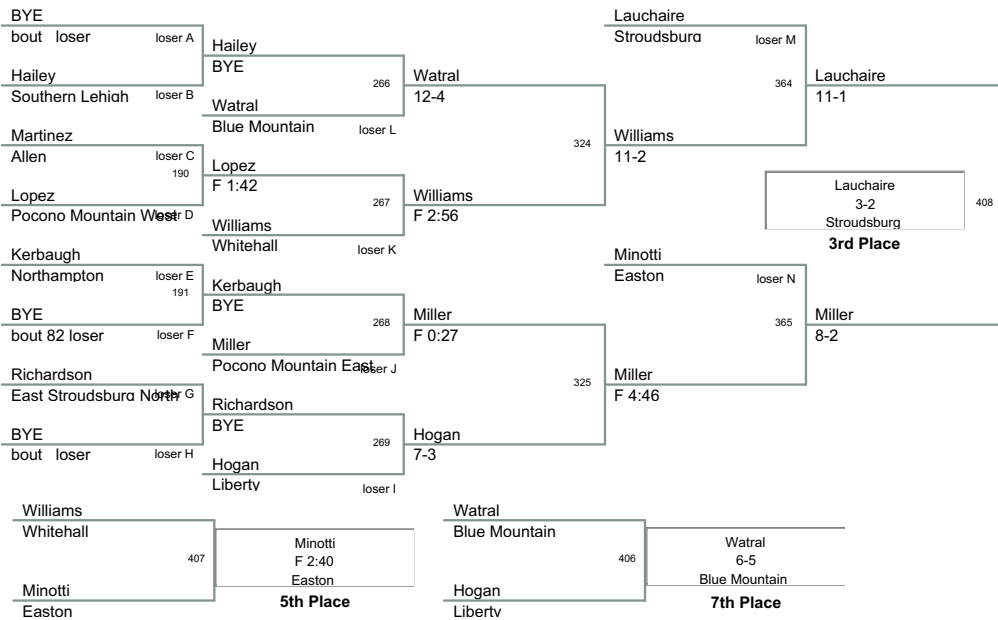

2010 District XI AAA
2010 District X Division

145 Lbs