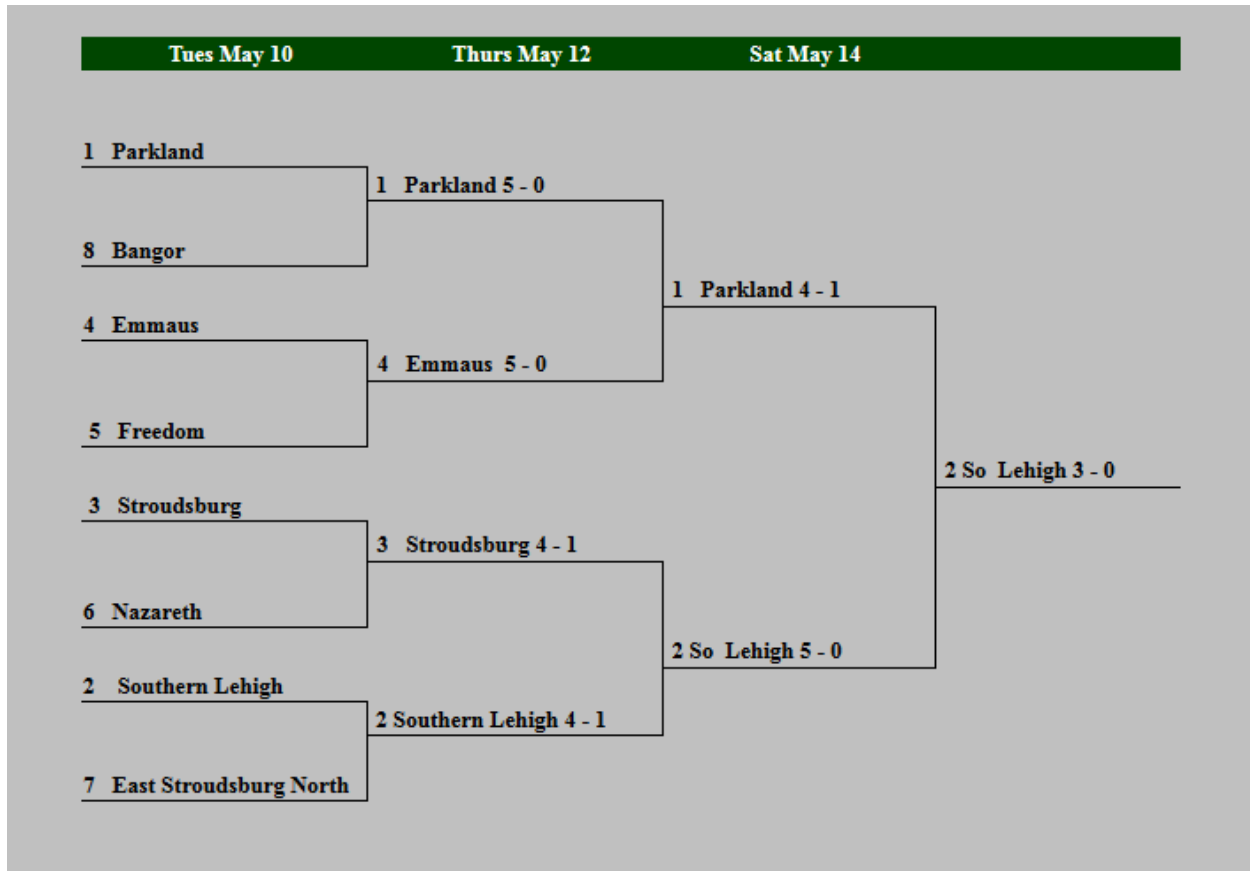

District XI Boys Tennis 2010 – 11

AAA

AA

Tues May 10	Thurs May 12	Sat May 14
	1 Moravian	
4 Blue Mt	4 Blue Mt 3 - 2	1 Moravian 5 - 0
5 Notre Dame GP		
3 Bethlehem Catholic	3 Bethlehem Catholic 4 - 1	1 Moravian 4 - 0
6 Notre Dame ES		2 Allentown Central Catholic 3 - 2
2 Allentown Central Catholic	2 Allentown Central Catholic 4 - 1	
7 Salisbury		

Quarterfinal Round

Semifinal Round

Final Round

Quarterfinal Round

Semifinal Round

Final Round