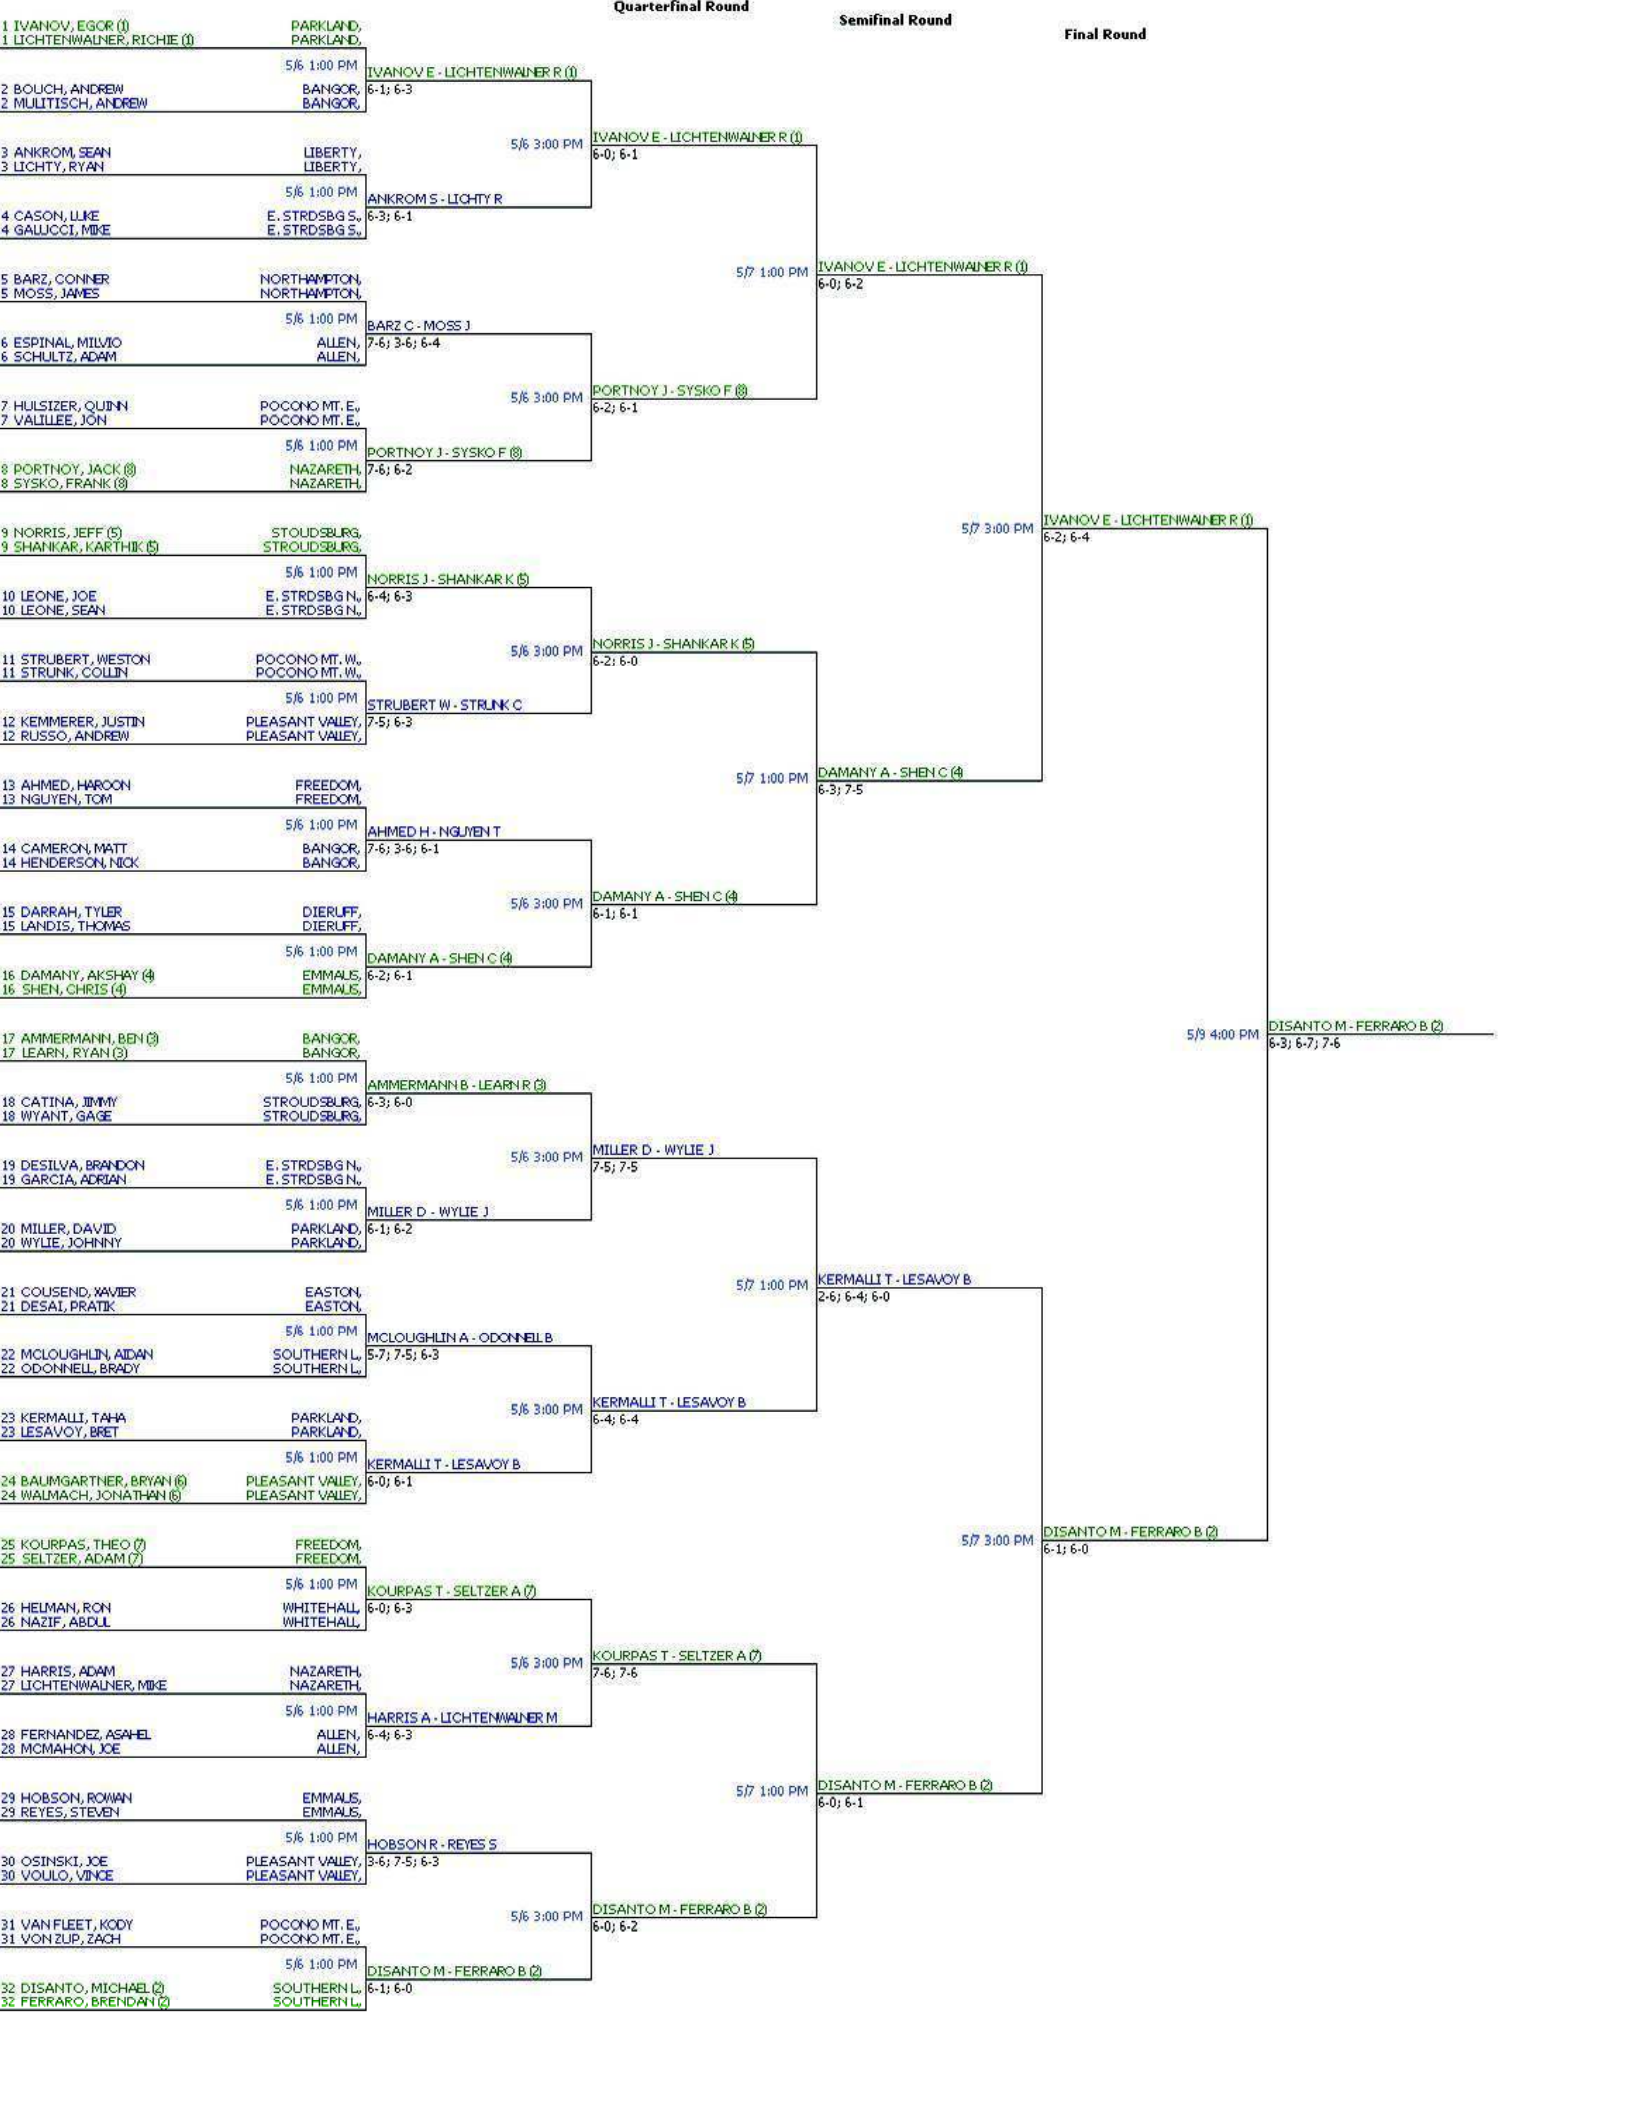

District XI Boys Tennis 2010 – 11

AAA

AA

Tues May 10	Thurs May 12	Sat May 14
	1 Moravian	
4 Blue Mt	4 Blue Mt 3 - 2	1 Moravian 5 - 0
5 Notre Dame GP		
3 Bethlehem Catholic	3 Bethlehem Catholic 4 - 1	1 Moravian 4 - 0
6 Notre Dame ES		2 Allentown Central Catholic 3 - 2
2 Allentown Central Catholic	2 Allentown Central Catholic 4 - 1	
7 Salisbury		

Quarterfinal Round

Semifinal Round

Final Round

Quarterfinal Round

Semifinal Round

Final Round