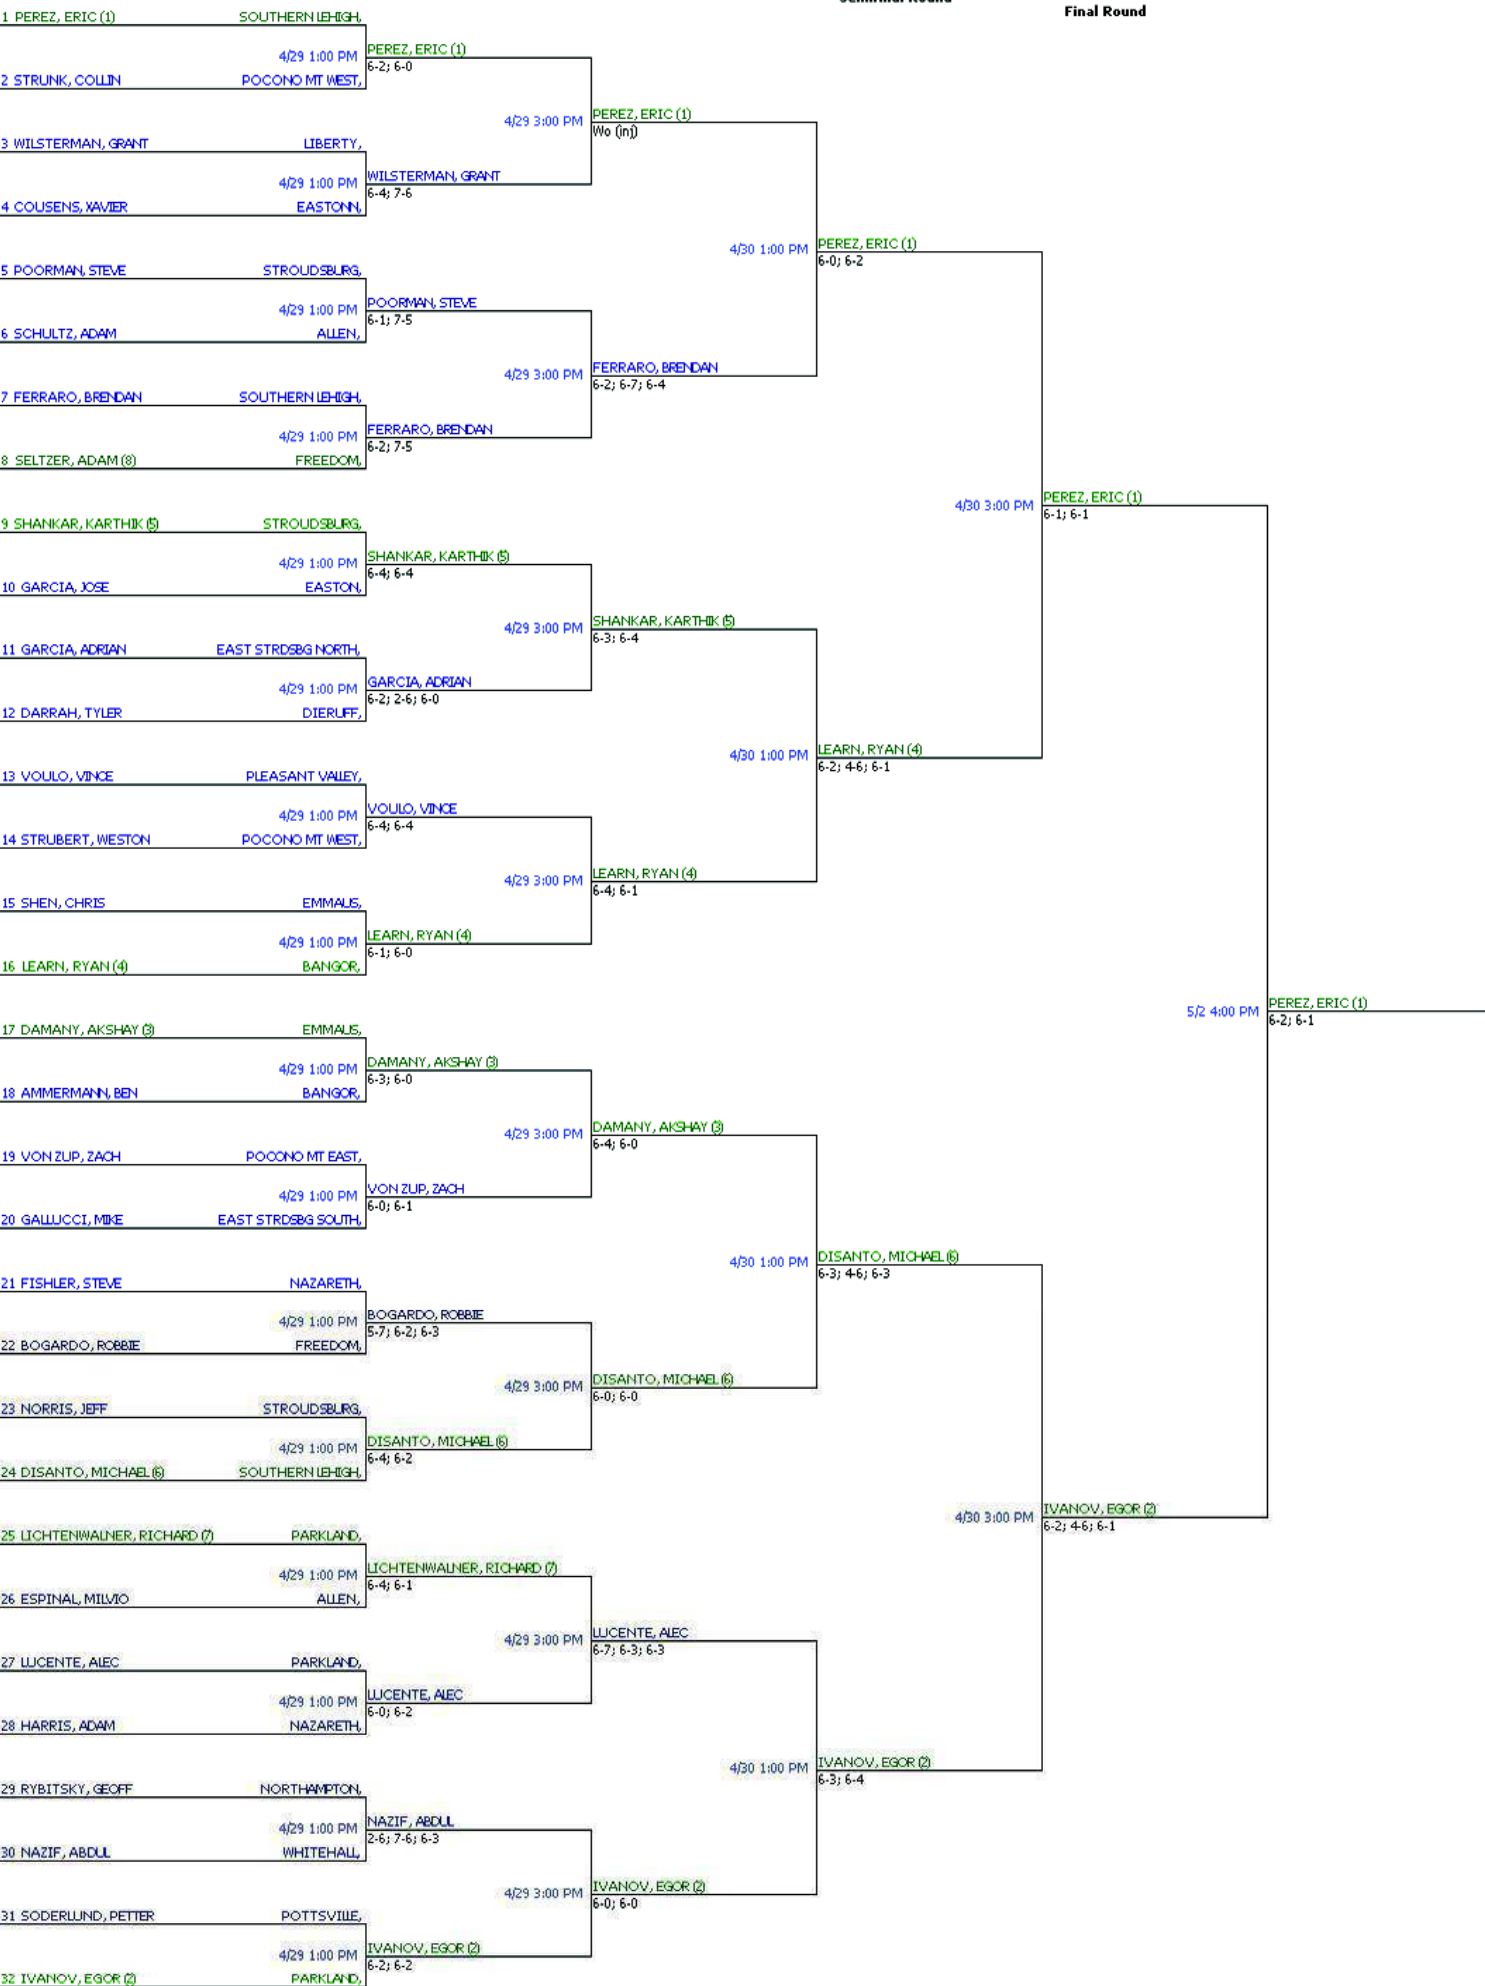

District XI Boys Tennis 2010 – 11

AAA

AA

Tues May 10	Thurs May 12	Sat May 14
	1 Moravian	
4 Blue Mt	4 Blue Mt 3 - 2	1 Moravian 5 - 0
5 Notre Dame GP		
3 Bethlehem Catholic	3 Bethlehem Catholic 4 - 1	1 Moravian 4 - 0
6 Notre Dame ES		2 Allentown Central Catholic 3 - 2
2 Allentown Central Catholic	2 Allentown Central Catholic 4 - 1	
7 Salisbury		

Quarterfinal Round

Semifinal Round

Final Round

Quarterfinal Round

Semifinal Round

Final Round