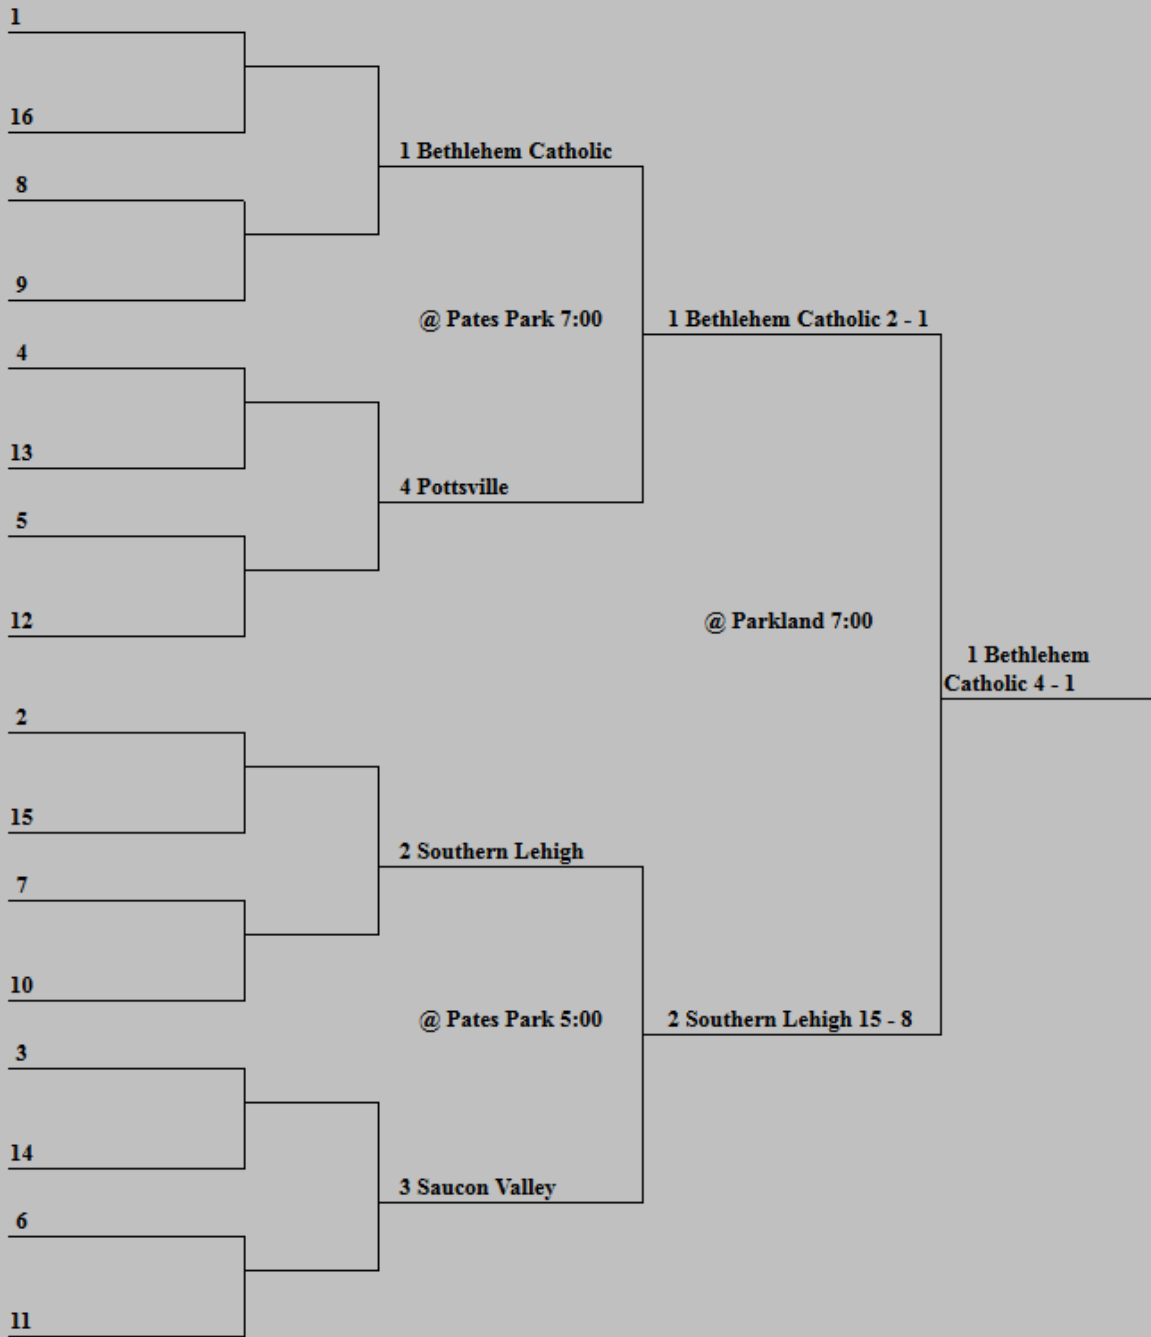

District XI Softball 2010 – 11

-----Class AAAA-----

Girls AAAA

-----Class AAA-----

Girls AAA

Thurs May 26

Tues May 31

-----Class AA-----

Girls AA

-----**Class A**-----

Girls A