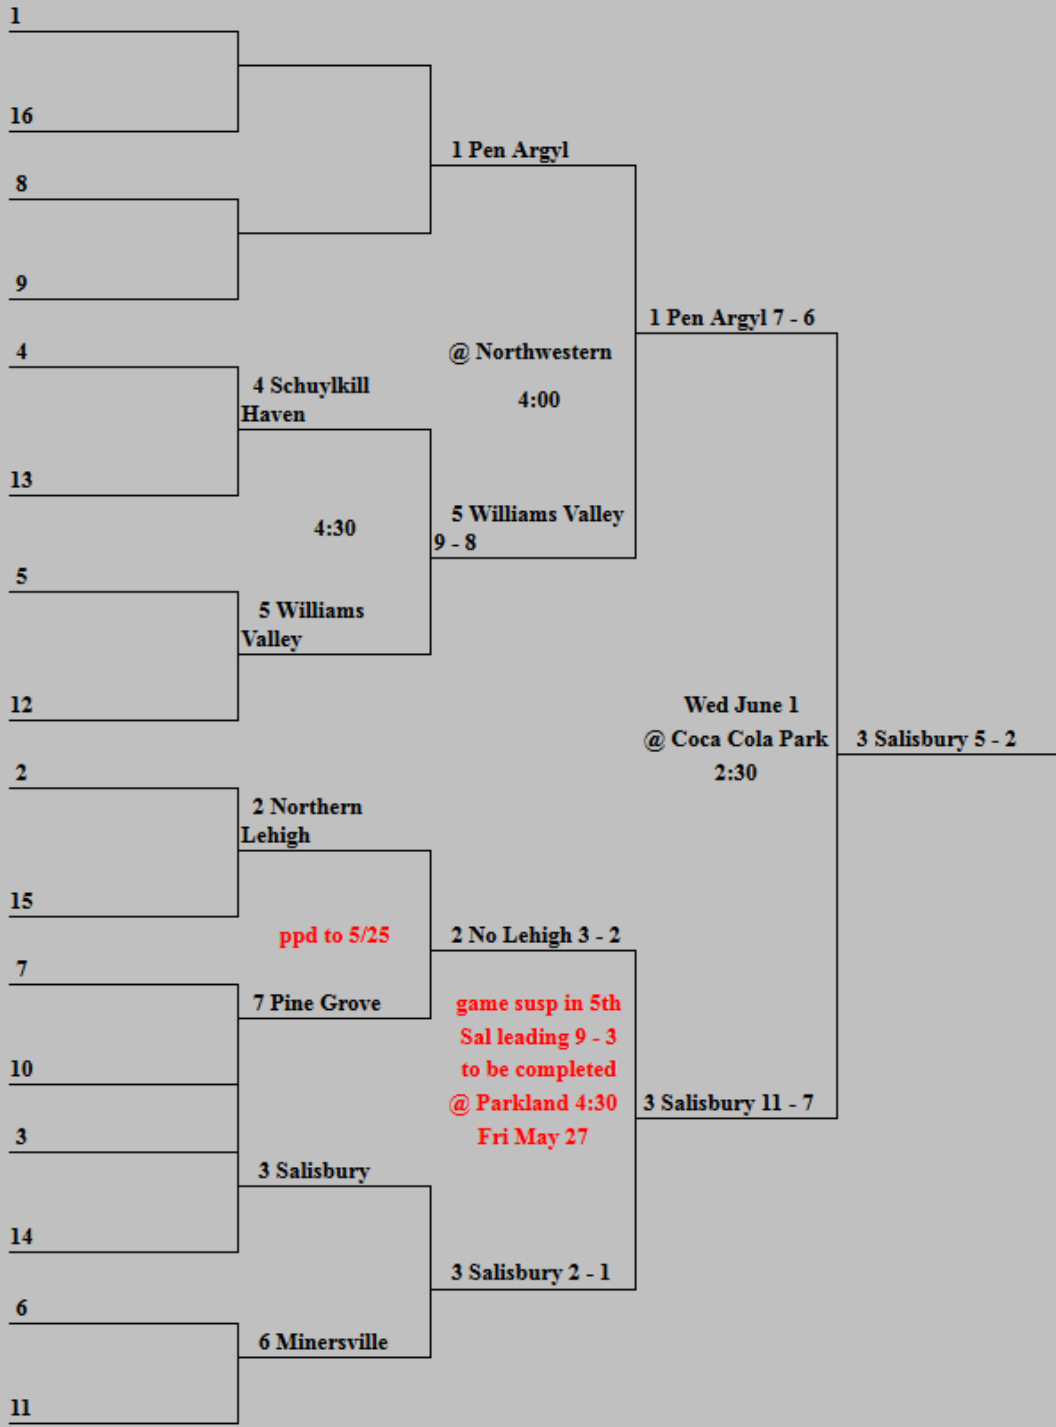

Class AAA

Boys AAA

	Mon May 23	Tues May 24	Thurs May 26	Week of May 31
1		1 Blue Mt		
16		@ Pottsville 5:00	1 Blue Mt 5 - 1	
8		8 Palisades		
9			@ Pine Grove 4:00	1 Blue Mt 10 - 3
4		4 Southern Lehigh		
13		ppd to 5/25 @ Limeport 4:00	4 So Lehigh 8 - 3	
5		5 North Schuylkill		
12				Tues May 31 @ Coca Cola Park 5:00
2		2 Allentown Central Catholic		1 Blue Mt 7 - 3
15		ppd to 5/25 @ Limeport 7:00	7 Pottsville 7 - 0	
7		7 Pottsville		
10			@ Parkland 4:00	7 Pottsville 9 - 0
3		3 Lehighton		
14		3:00	6 Northwestern 13-9	
6		6 Northwestern		
11				

Boys AA

Mon May 23   Tues May 24   Thurs May 26   Week of May 31