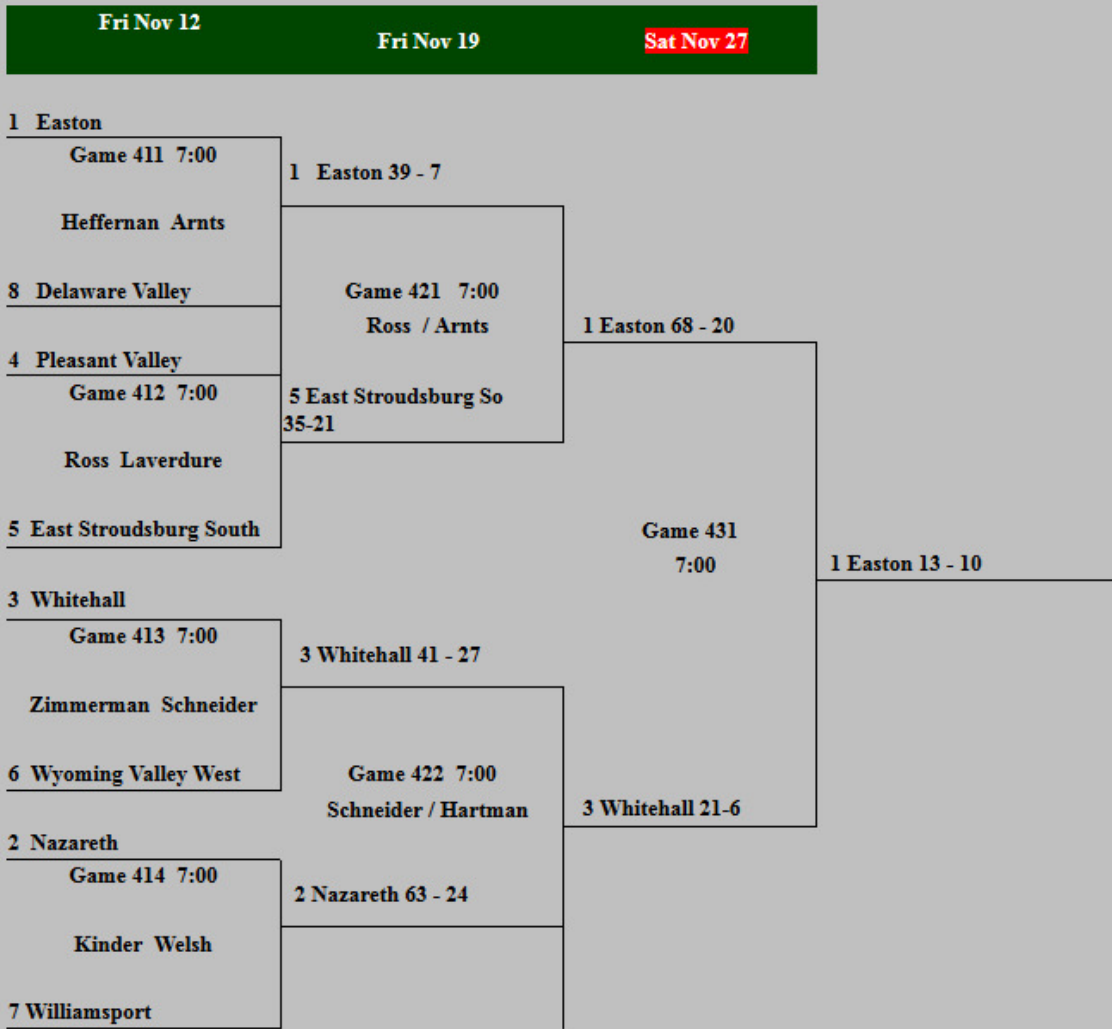

District XI Football 2010 – 11

-----Class AAAA-----

District XI AAAA Playoff Bracket

-----Class AAA-----

District XI AAA Playoff Bracket

Fri Nov 12		Fri Nov 19	
1 Allentown Central Catholic	Game 311 7:00	1 Allentown Central Catholic 55 - 20	
	Nemes Ketner		
4 Blue Mt		Game 321 7:00	
		Nemes / Harakal	1 Allentown Central Catholic 41- 0
2 Pottsville	Game 312 7:00	3 So Lehigh 21 - 19	
	Wabby Harakal		
3 Southern Lehigh			

-----Class AA-----

District XI AA Playoff Bracket

Sat Nov 13		Sat Nov 20	
1 Northern Lehigh	Game 211 7:00	1 Northern Lehigh 34-19	
	Zimmerman Arnts		
4 Jim Thorpe		Game 221 7:00	
		Zimmerman / TBD	1 Northern Lehigh 25-23
2 Pen Argyl	Game 212 1:00	3 North Schuylkill 35 -23	
	Nemes Welsh		
3 North Schuylkill			

District XI A Playoff Bracket