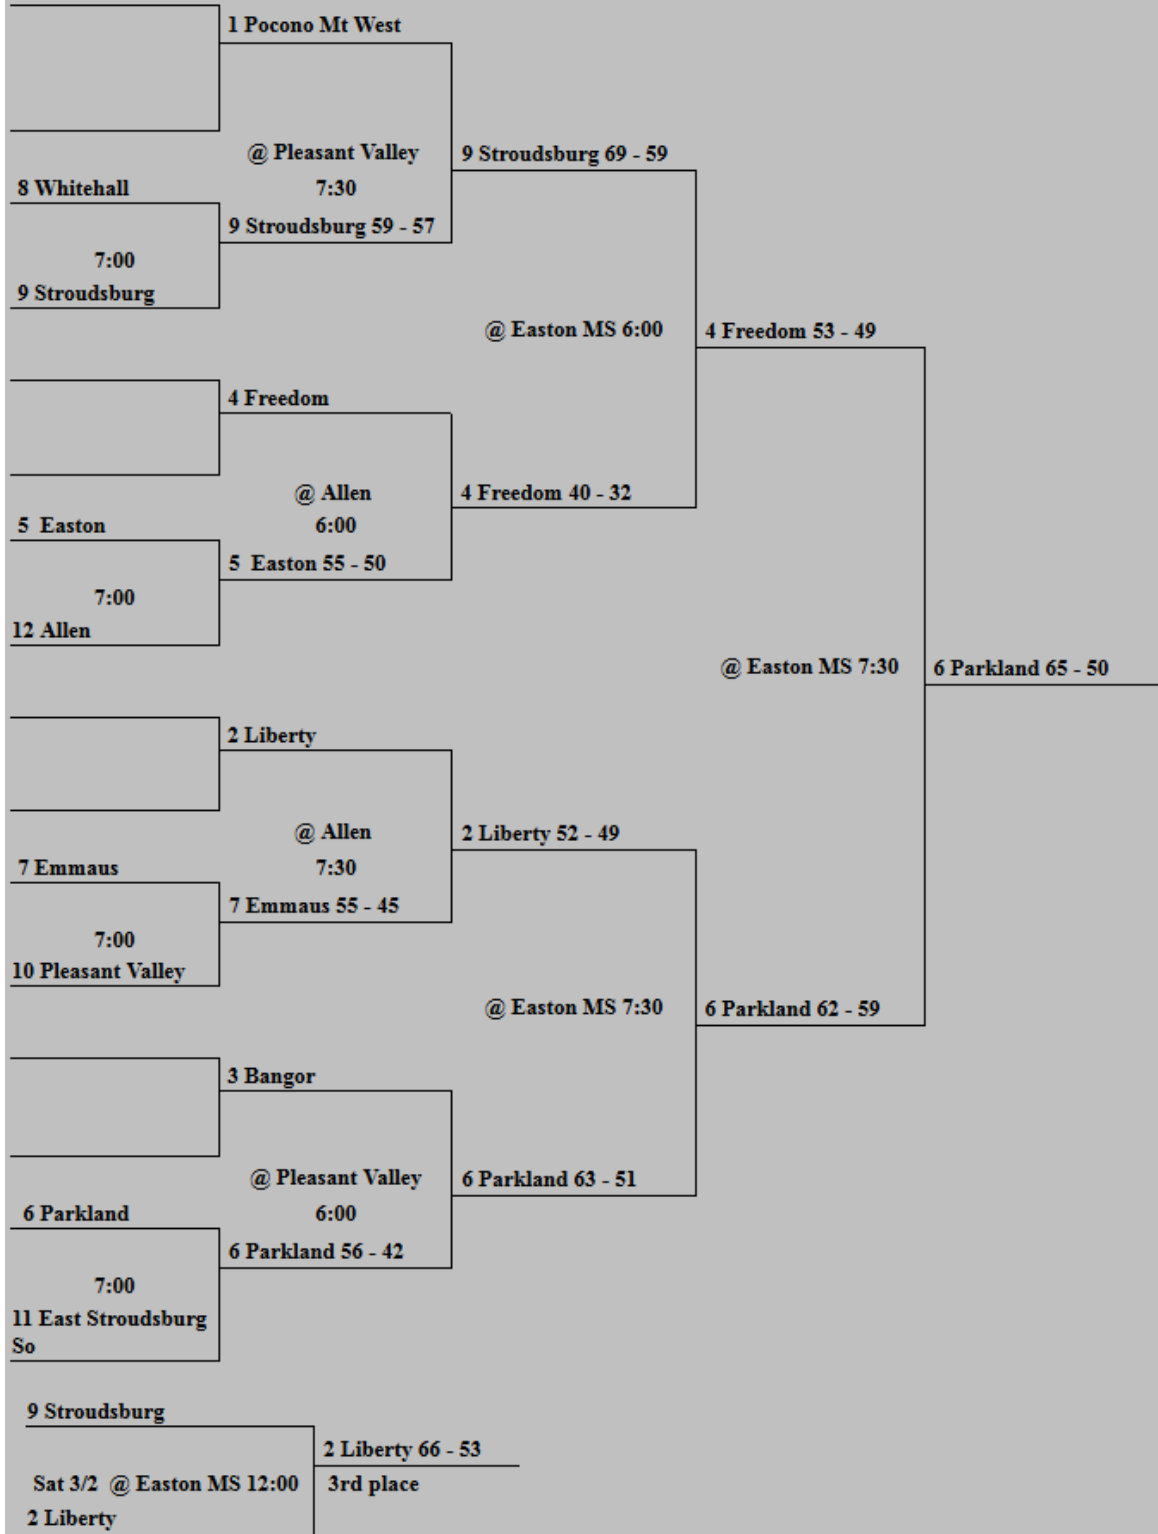

District XI Boys Basketball 2012 – 13

-----Class AAAA-----

Wed Feb 20	Sat Feb 23	Wed Feb 27	Sat Mar 2
------------	------------	------------	-----------

-----Class AAA-----

Tues Feb 19 Fri Feb 22 Tues Feb 26 Fri Mar 1

-----Class AA-----

Wed Feb 20

Sat Feb 23

Wed Feb 27

Sat Mar 2

-----**Class A**-----

Tues Feb 19 Fri Feb 22 Tues Feb 26 Fri Mar 1