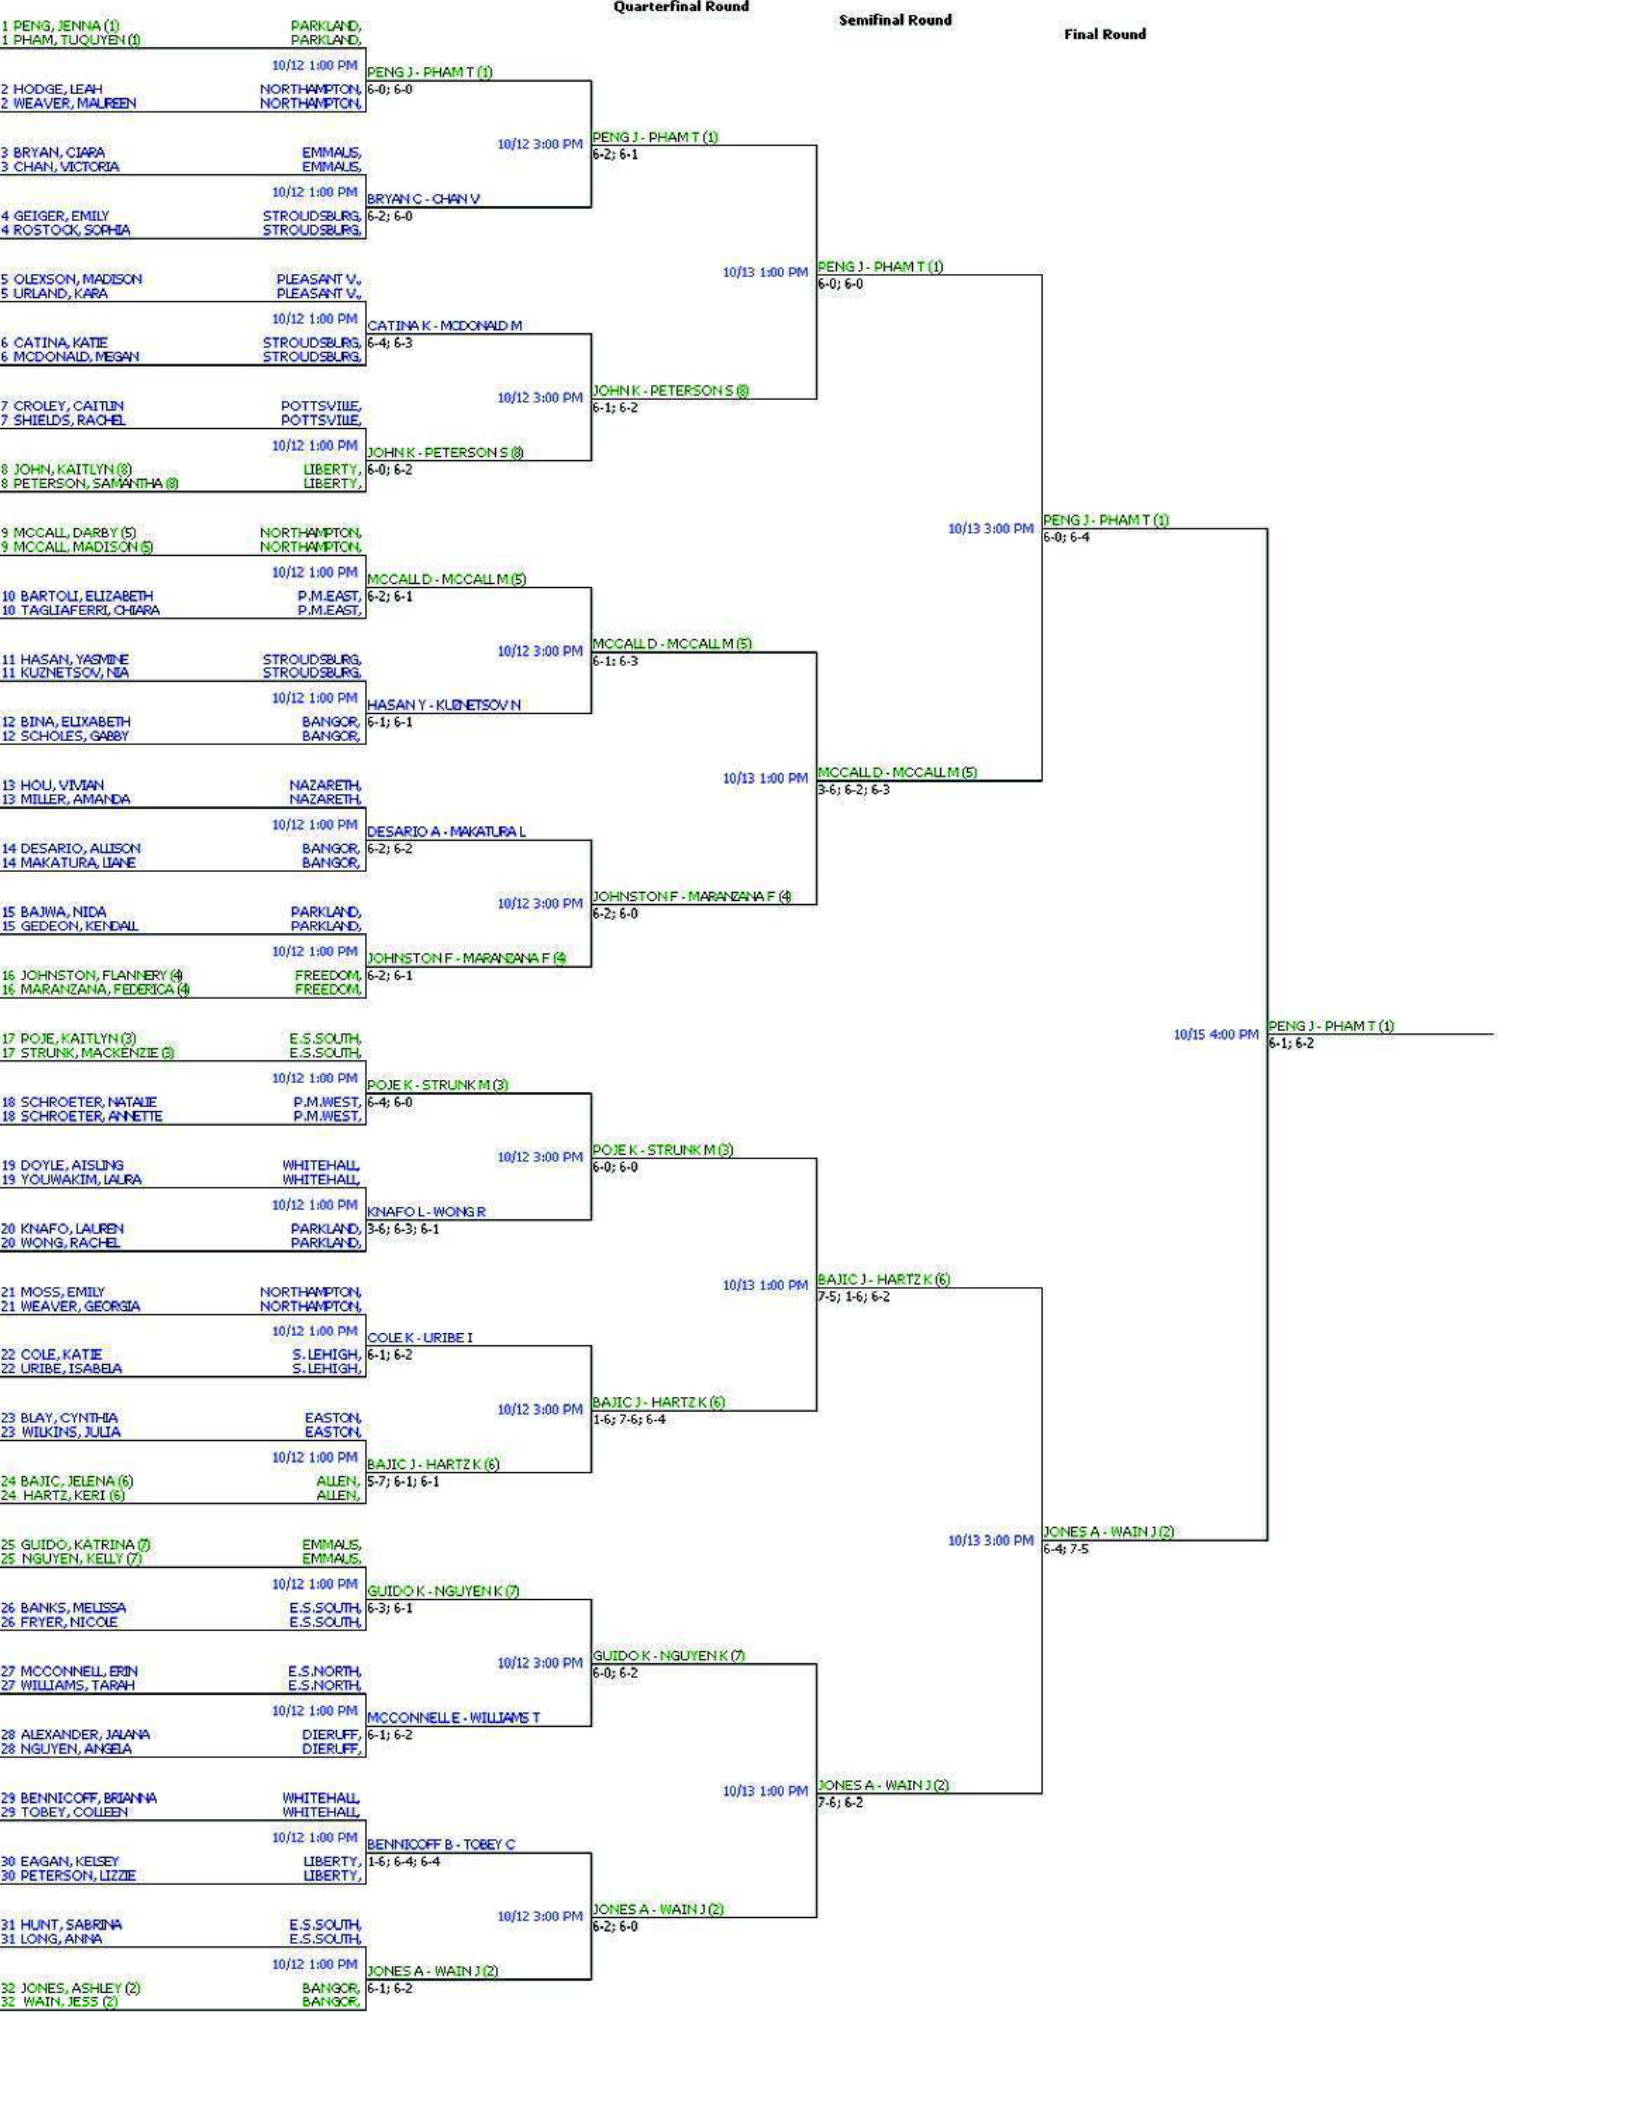

AA Team Championship

Note - All quarterfinal and semifinal round matches are at the site of the better seeded team

Note - All quarterfinal round games will be played at 3:00 pm

Tues Oct 16 3:00 Thurs Oct 18 3:00 Sat Oct 20

1 Moravian Academy

8 Tamaqua

1 Moravian Academy 5 - 0

5 Palisades

4 Central Catholic

4 Central Catholic 4 - 1

1 Moravian Academy 4 - 1

@ West End RQ 1:00

3 Blue Mt

6 Saucon Valley

3 Blue Mt 3 - 2

2 Bethlehem Catholic 4 - 1

7 Notre Dame ES

2 Bethlehem Catholic

2 Bethlehem Catholic 5 - 0

1 Moravian Academy 3 - 2

Quarterfinal Round

Semifinal Round

Final Round

Quarterfinal Round

Semifinal Round

Final Round