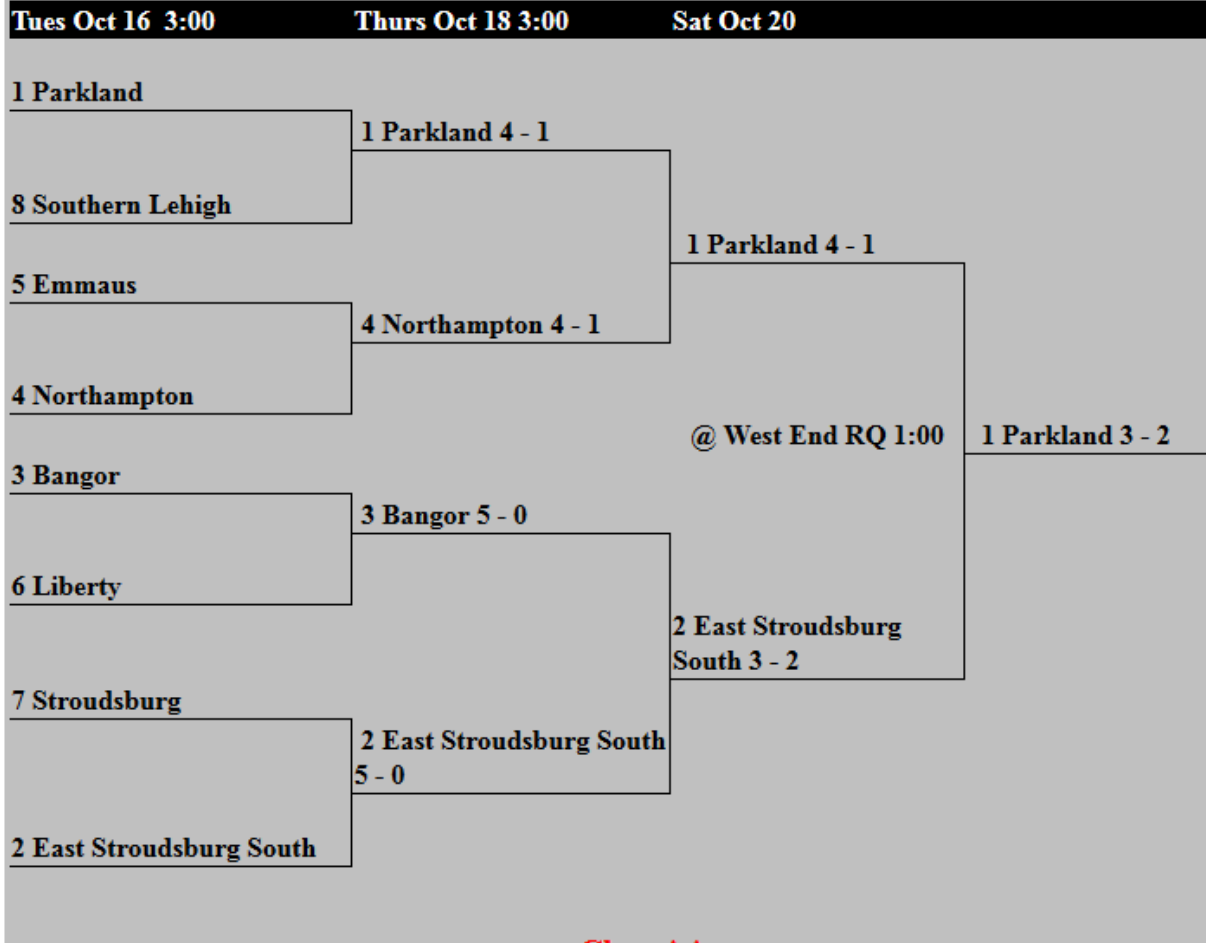

AA Team Championship

Note - All quarterfinal and semifinal round matches are at the site of the better seeded team

Note - All quarterfinal round games will be played at 3:00 pm

Tues Oct 16 3:00 Thurs Oct 18 3:00 Sat Oct 20

Quarterfinal Round

Semifinal Round

Final Round

Quarterfinal Round

Semifinal Round

Final Round