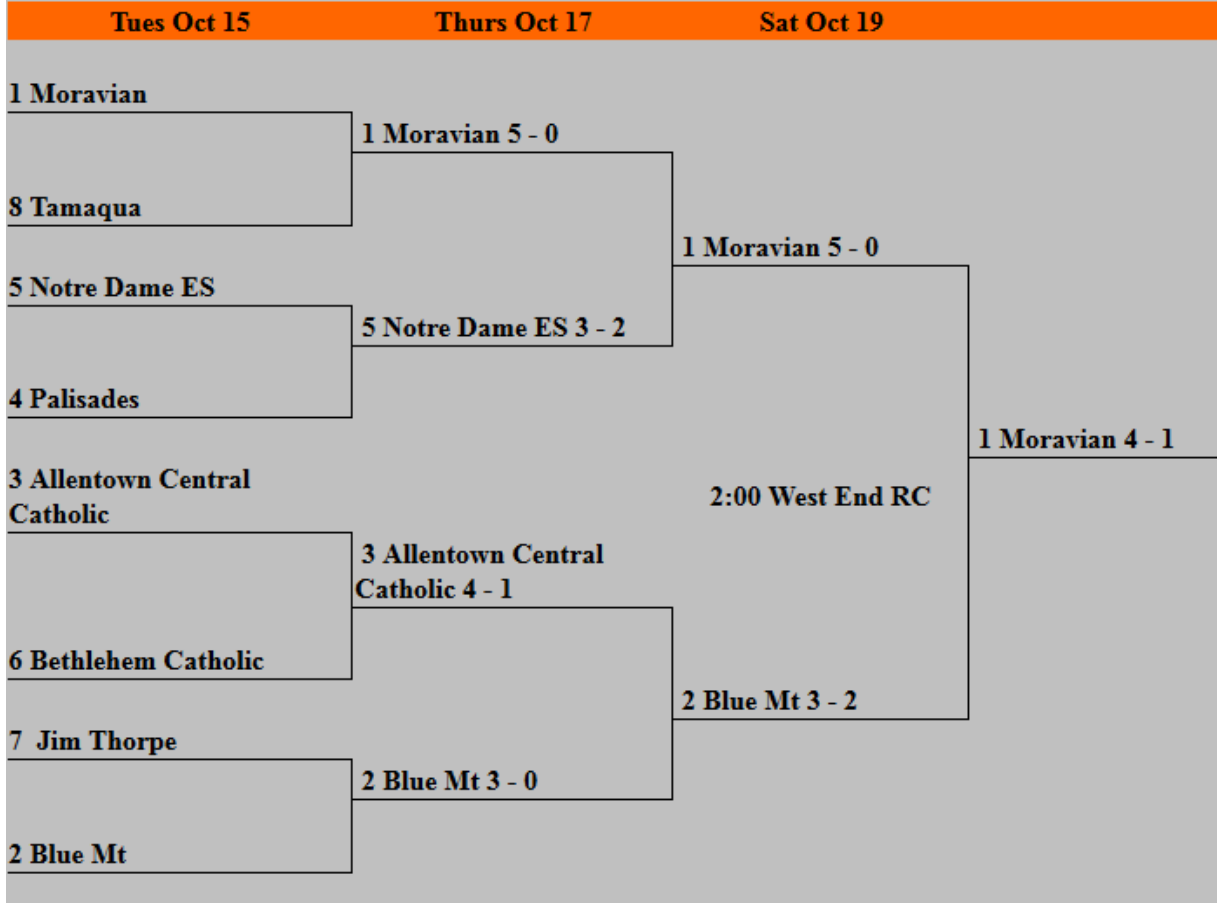

District XI Girls Tennis 2013-14

**AAA Team Championship**

Note - All quarterfinal and semifinal round matches are at the site of the better seeded team

Note - All quarterfinal round games will be played at 3:00 pm

**AA Team Championship**

Note - All quarterfinal and semifinal round matches are at the site of the better seeded team

Note - All quarterfinal round games will be played at 3:00 pm

FIRST ROUND  
Thursday, October 3rd