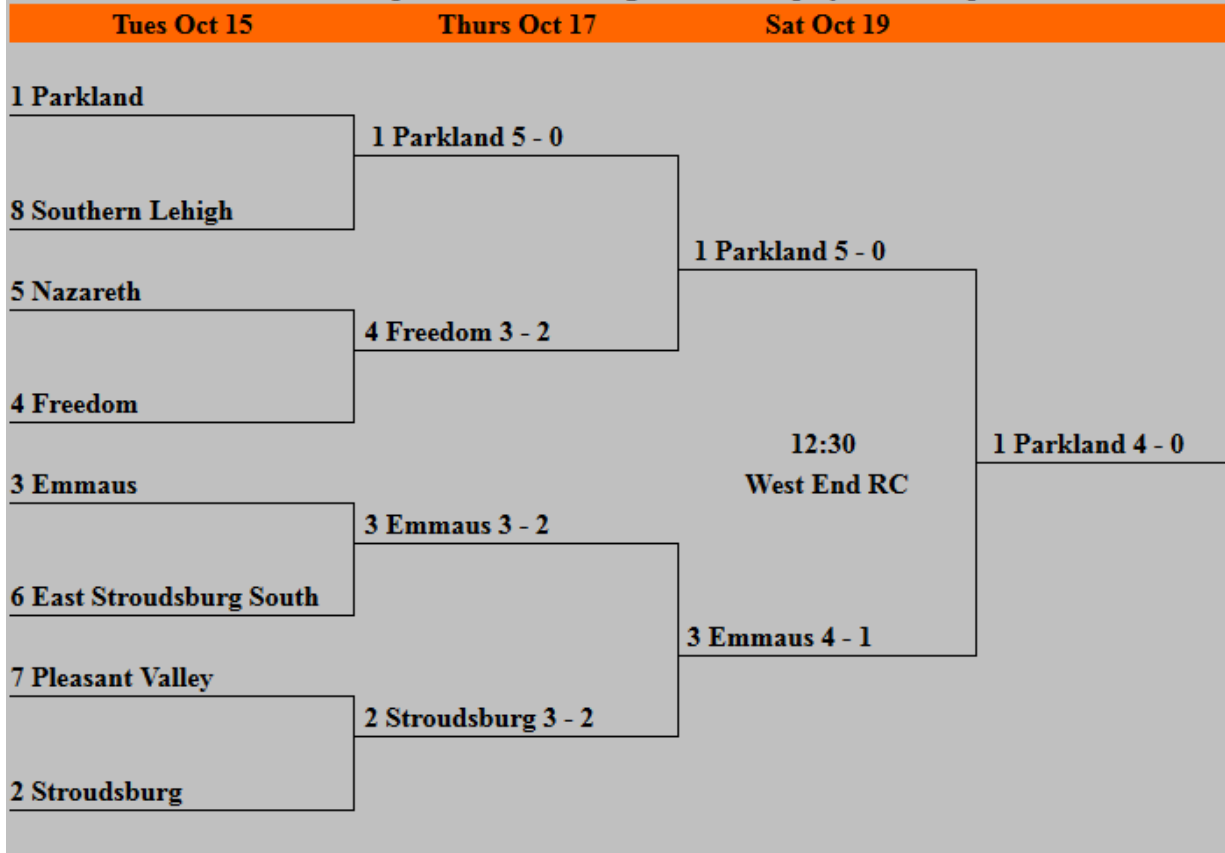

**AA Team Championship**

Note - All quarterfinal and semifinal round matches are at the site of the better seeded team

Note - All quarterfinal round games will be played at 3:00 pm

FIRST ROUND  
Thursday, October 3rd